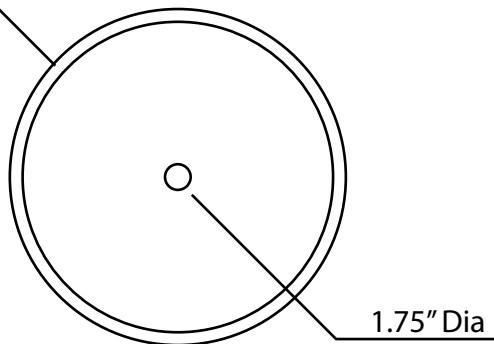

# ANZZI™

Perfection is our Tradition™

---

16.5" Dia

LS-AZ055

ANZZI VESSEL SINK DIMENSIONS

---

Visit us at [www.ANZZI.com](http://www.ANZZI.com)  
or call us at 1-844-44-ANZZI

# Vessel Faucet Options from ANZZI™

---

Copy & Paste the ID code into Home Depot's search bar.

Model: L-AZ022

Finish: Chrome  
ID: 206786209

Model: L-AZ040

Finish: Chrome & Brushed Nickel  
ID: 206786230  
ID: 206786231