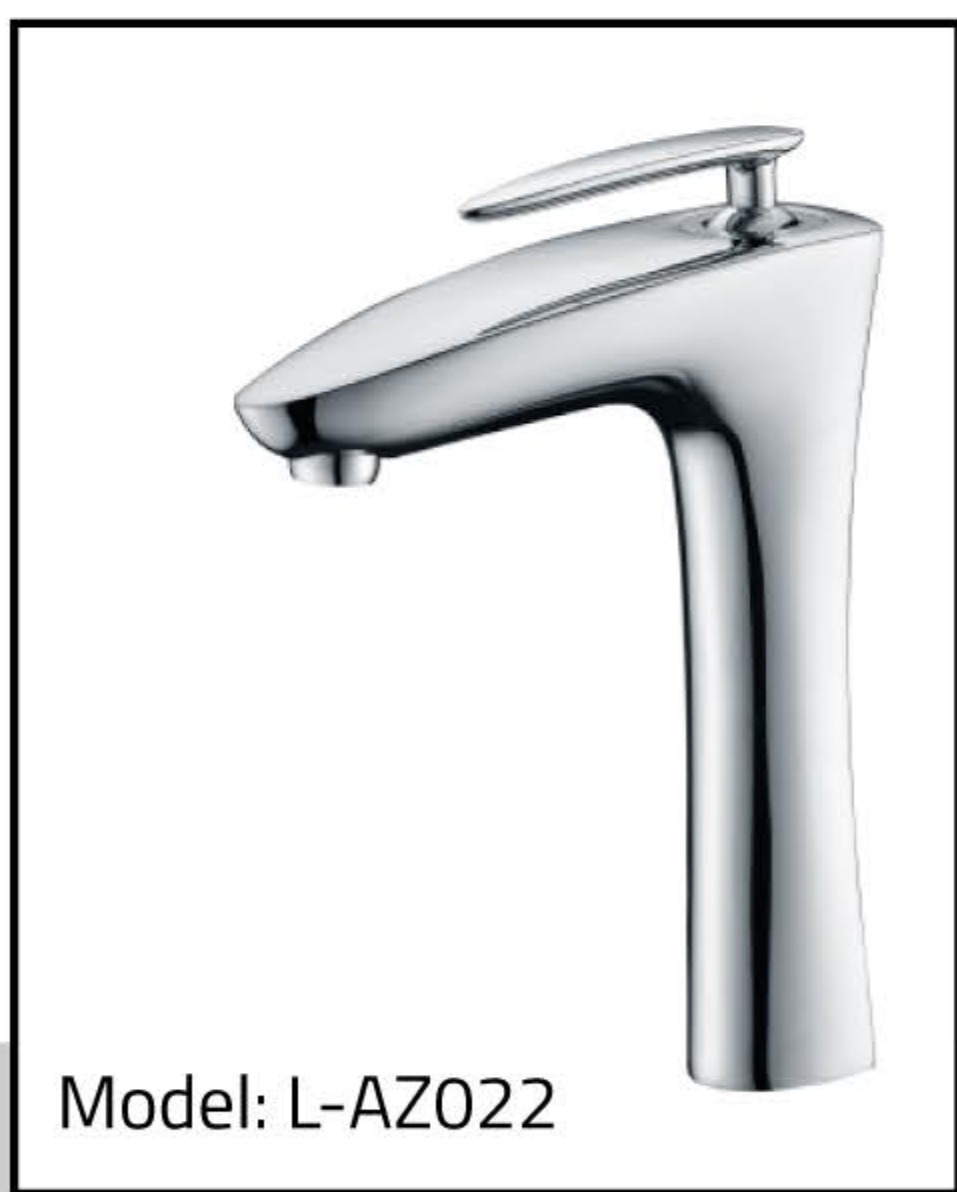

# ANZZI™

Perfection is our Tradition™

---

16.5" Dia

LS-AZ055

---

## Vessel Faucet Options from ANZZI™

---

Finish: Chrome  
ID: 206786209

Finish: Chrome & Brushed Nickel  
ID: 206786230  
ID: 206786231

Finish: Chrome & Brushed Nickel  
ID: 206786220  
ID: 206786221

Finish: Chrome & Brushed Nickel  
ID: 206786218  
ID: 206786219

Finish: Chrome & Brushed Nickel  
ID: 206786216  
ID: 206786217