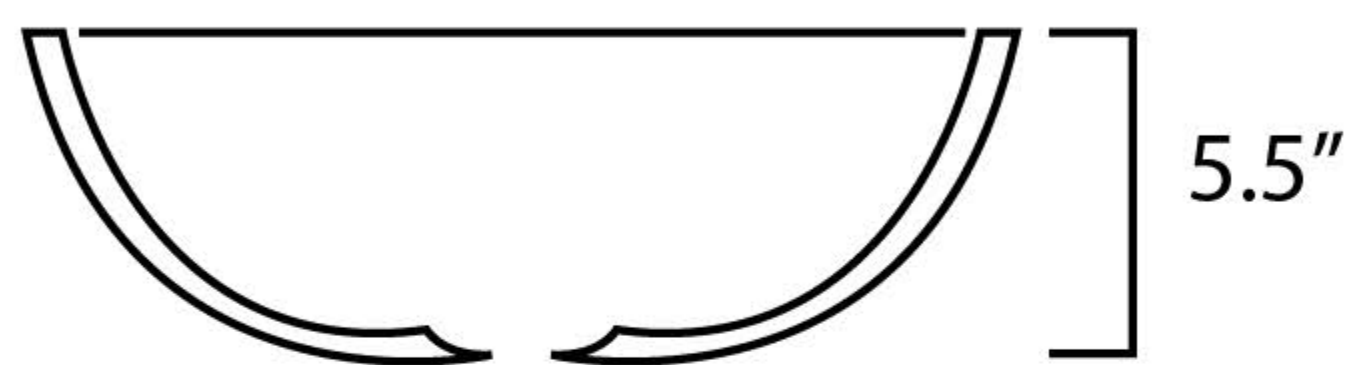

ANZZI™

Perfection is our Tradition™

16.5" Dia

LS-AZ055

ANZZI VESSEL SINK DIMENSIONS

Visit us at www.ANZZI.com
or call us at 1-844-44-ANZZI

Measurements are approximate and subject to change.