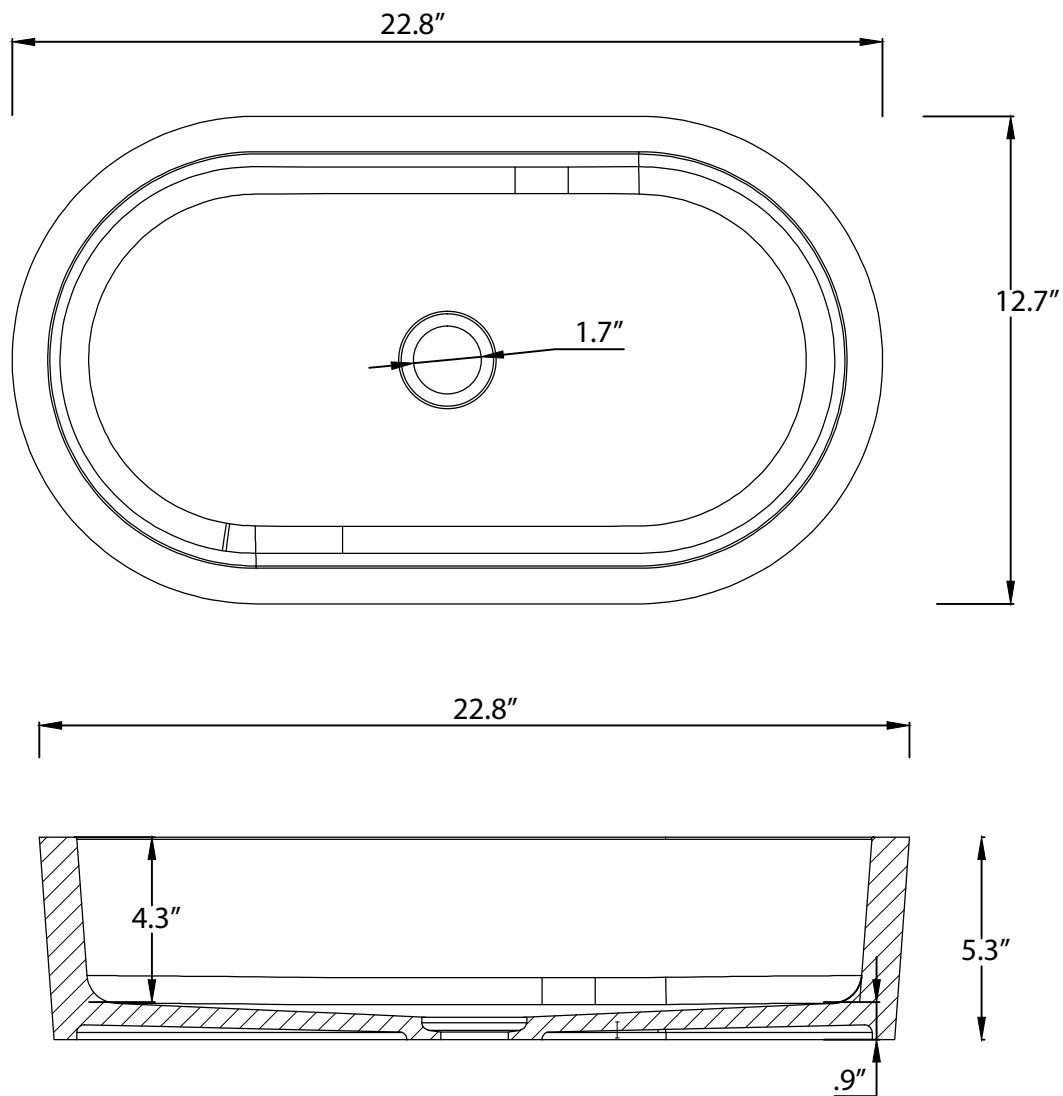

ANZZI™

LS-AZ607

ANZZI™ Stone
Bathroom Lavatory
Vessel Sink

Length: 22.8"

Height: 5.3 in.

Weight: 59.5 lbs

Finish: White Matte

www.ANZZI.com
1-844-44-ANZZI