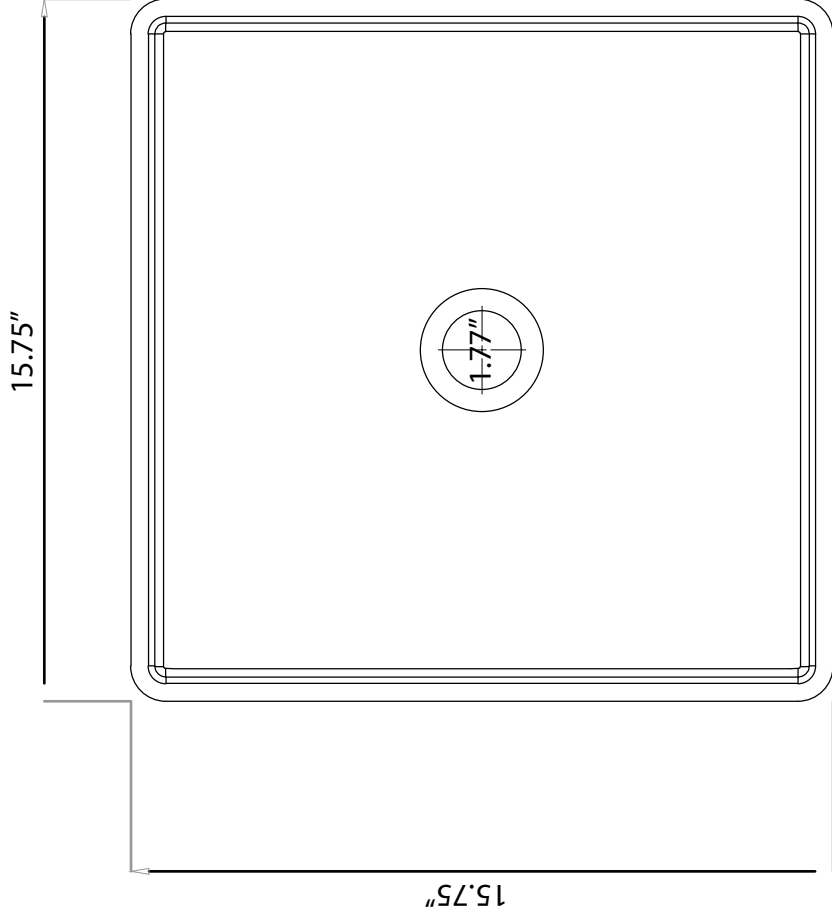

ANZZI™

LS-AZ607

ANZZI™ Stone  
Bathroom Lavatory  
Vessel Sink

Length: 15.75"

Height: 3.9 in.

Weight: 44 lbs

Finish: White Matte

[www.ANZZI.com](http://www.ANZZI.com)  
1-844-44-ANZZI