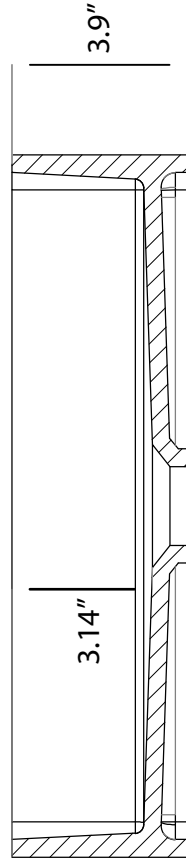

ANZZI™

LS-AZ607

ANZZI™ Stone  
Bathroom Lavatory  
Vessel Sink

Length: 15.75"

Height: 3.9 in.

Weight: 44 lbs

Finish: White Matte

[www.ANZZI.com](http://www.ANZZI.com)  
1-844-44-ANZZI