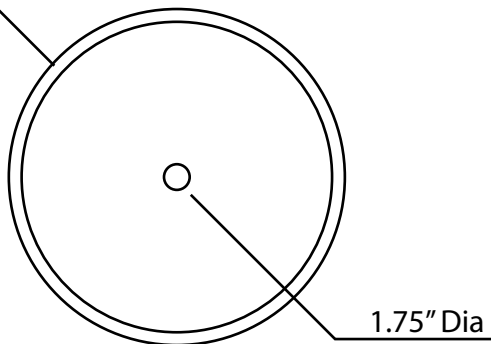

ANZZI™

Perfection is our Tradition™

16.5" Dia

LS-AZ030

ANZZI VESSEL SINK DIMENSIONS

Visit us at www.ANZZI.com
or call us at 1-844-44-ANZZI

Measurements are approximate and subject to change.

Vessel Faucet Options from ANZZI™

Copy & Paste the ID code into Home Depot's search bar.

Model: L-AZ022

Finish: Chrome
ID: 206786209

Model: L-AZ040

Finish: Chrome & Brushed Nickel
ID: 206786230
ID: 206786231

Model: L-AZ097

Finish: Chrome & Brushed Nickel
ID: 206786220
ID: 206786221

Model: L-AZ096

Finish: Chrome & Brushed Nickel
ID: 206786218
ID: 206786219

Model: L-AZ095

Finish: Chrome & Brushed Nickel
ID: 206786216
ID: 206786217