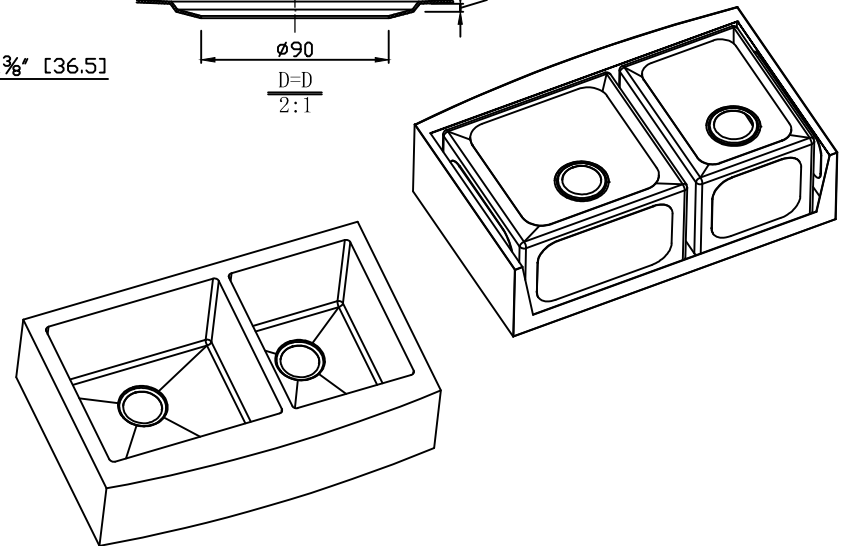

Model: K-AZ3320-4A

Dimensions: 32.875 in. L x 20.75 in. W x 10 in. H

Basin Depth: 10 in.

Search the model IDs below to find out more about the dynamic Kitchen Faucet options available through ANZZI.

**Finishes:** CH,BN  
**MODEL:** KF-AZ034  
KF-AZ034BN