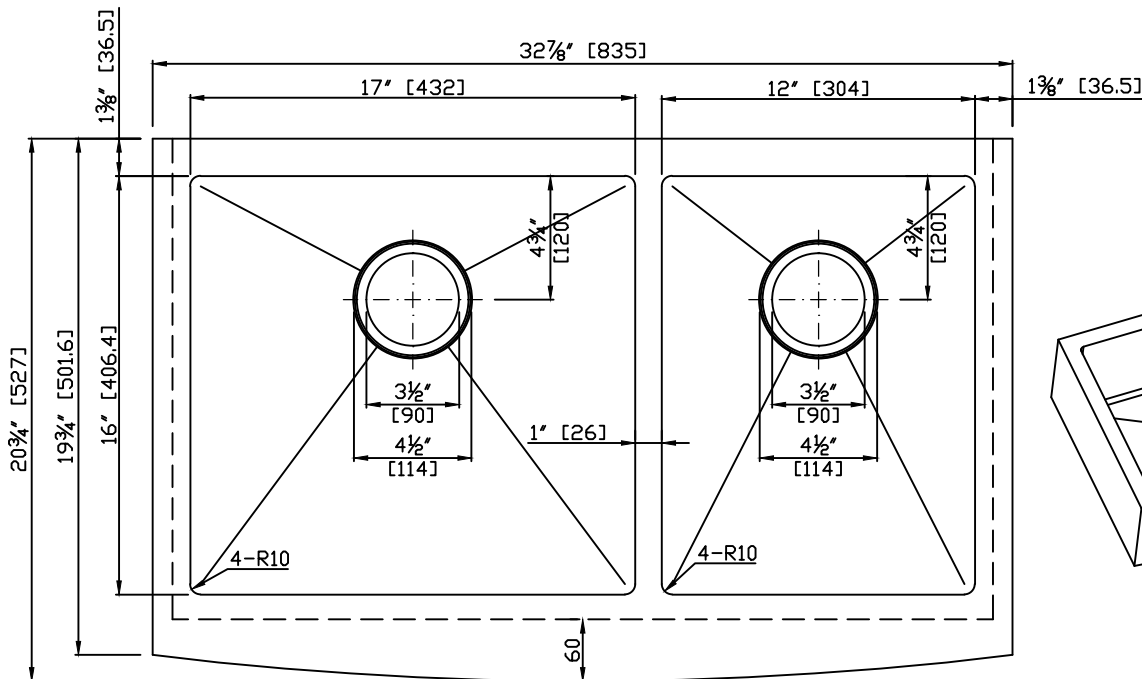

Model: K-AZ3320-4A

Dimensions: 32.875 in. L x 20.75 in. W x 10 in. H

Basin Depth: 10 in.

Search the model IDs below to find out more about the dynamic Kitchen Faucet options available through ANZZI.

**Finishes:** CH,BN  
**MODEL:** KF-AZ034  
KF-AZ034BN