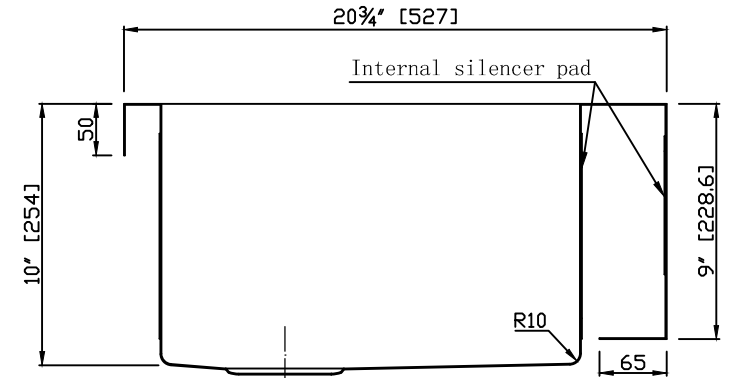

Model: K-AZ3320-4A

Dimensions: 32.875 in. L x 20.75 in. W x 10 in. H

Basin Depth: 10 in.

Search the model IDs below to find out more about the dynamic Kitchen Faucet options available through ANZZI.

**Finishes:** CH,BN  
**MODEL:** KF-AZ034  
KF-AZ034BN