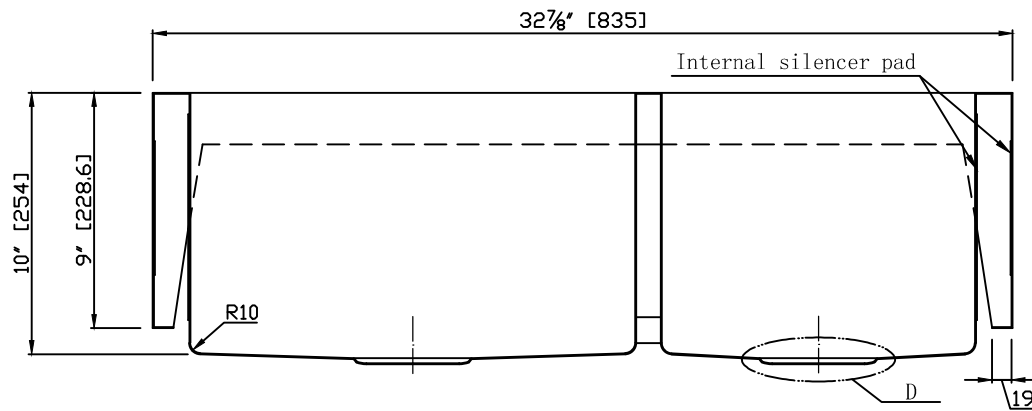

Model: K-AZ3320-4A

Dimensions: 32.875 in. L x 20.75 in. W x 10 in. H

Basin Depth: 10 in.

Search the model IDs below to find out more about the dynamic Kitchen Faucet options available through ANZZI.

**Finishes:** CH,BN  
**MODEL:** KF-AZ034  
KF-AZ034BN