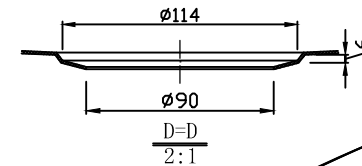

Model: K-AZ3320-4A

Dimensions: 32.875 in. L x 20.75 in. W x 10 in. H

Basin Depth: 10 in.

Search the model IDs below to find out more about the dynamic Kitchen Faucet options available through ANZZI.

**Finishes:** CH,BN  
**MODEL:** KF-AZ034  
KF-AZ034BN