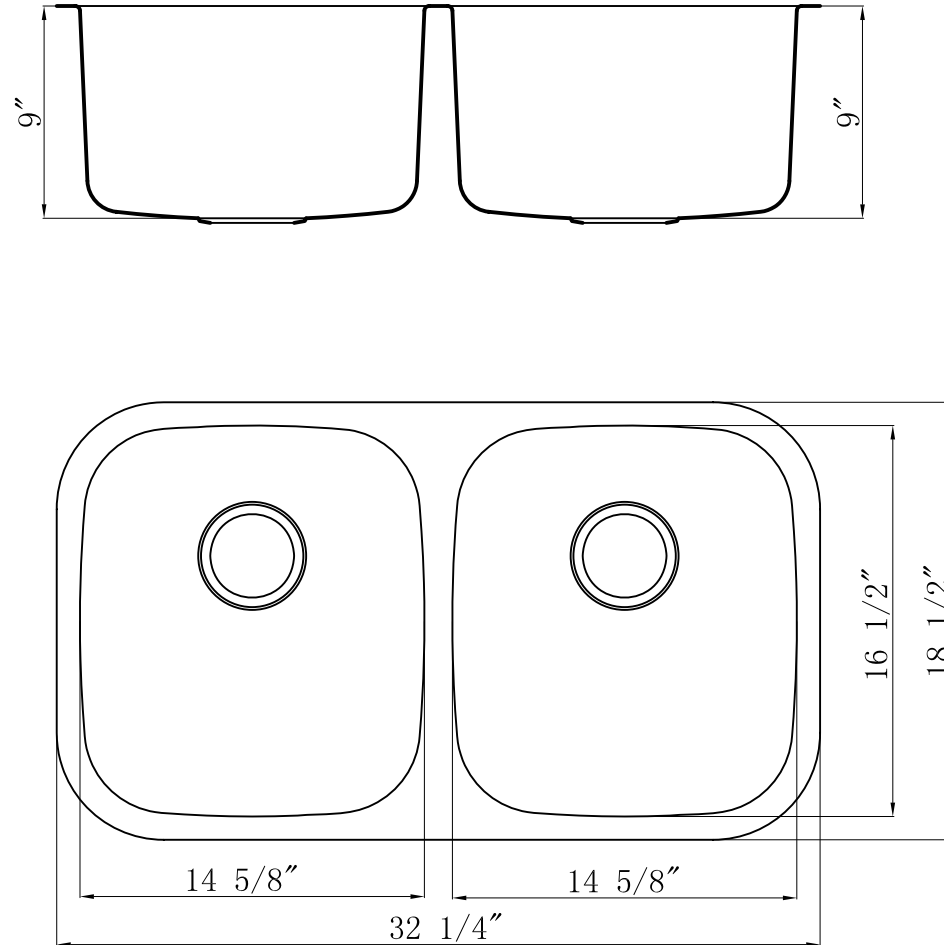

Model: K-AZ3218-2B

Dimensions: 32.25 in. L x 18.5 in. W x 9 in. H

Basin Depth: 9 in.

Search the model IDs below to find out more about the dynamic Kitchen Faucet options available through ANZZI.

Finishes: CH,BN
MODEL: KF-AZ034
KF-AZ034BN