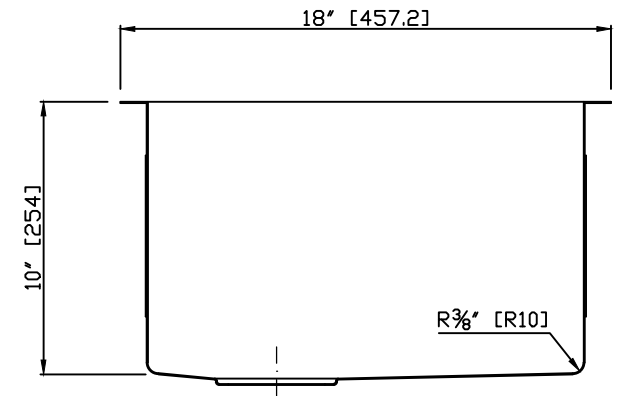

Model: K-AZ3018-1A

Dimensions: 30 in. L x 18 in. W x 10 in. H

Basin Depth: 10 in.

Search the model IDs below to find out more about the dynamic Kitchen Faucet options available through ANZZI.

Finishes: CH,BN
MODEL: KF-AZ034
KF-AZ034BN