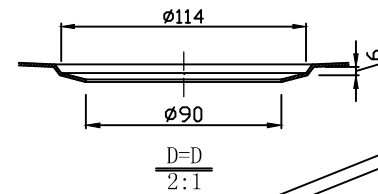

Model: K-AZ3018-1A

Dimensions: 30 in. L x 18 in. W x 10 in. H

Basin Depth: 10 in.

Search the model IDs below to find out more about the dynamic Kitchen Faucet options available through ANZZI.

Finishes: CH,BN
MODEL: KF-AZ034
KF-AZ034BN