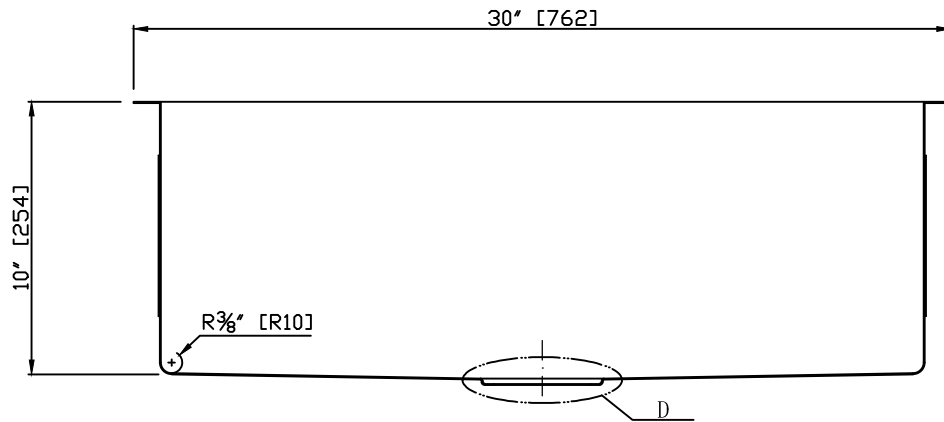

Model: K-AZ3018-1A

Dimensions: 30 in. L x 18 in. W x 10 in. H

Basin Depth: 10 in.

Search the model IDs below to find out more about the dynamic Kitchen Faucet options available through ANZZI.

Finishes: CH,BN
MODEL: KF-AZ034
KF-AZ034BN