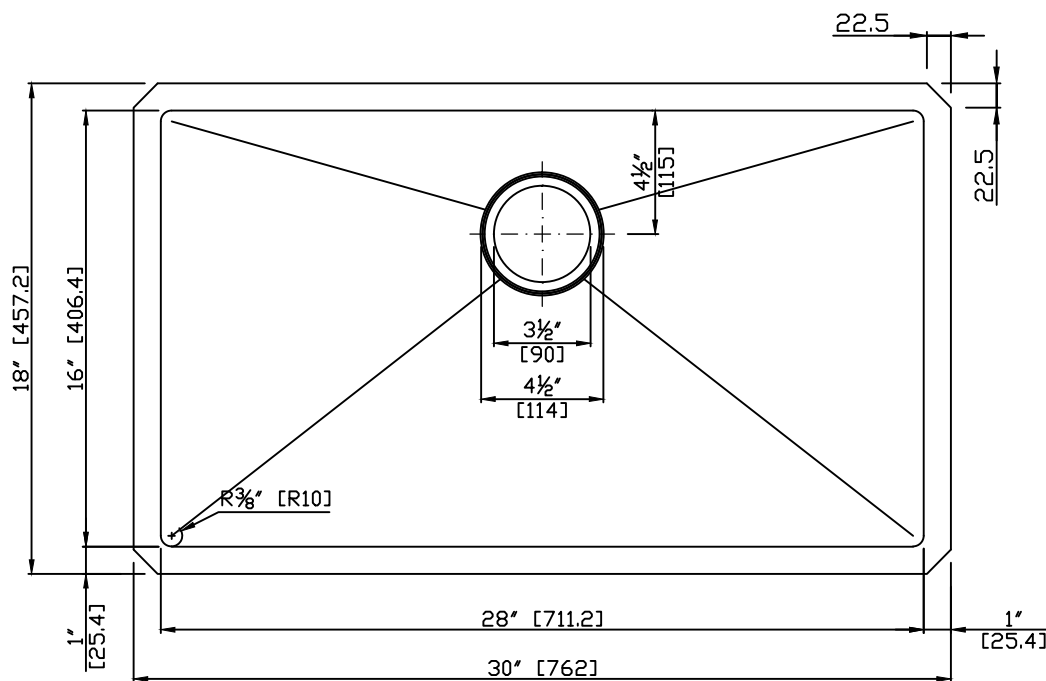

Model: K-AZ3018-1A

Dimensions: 30 in. L x 18 in. W x 10 in. H

Basin Depth: 10 in.

Search the model IDs below to find out more about the dynamic Kitchen Faucet options available through ANZZI.

Finishes: CH,BN
MODEL: KF-AZ034
KF-AZ034BN