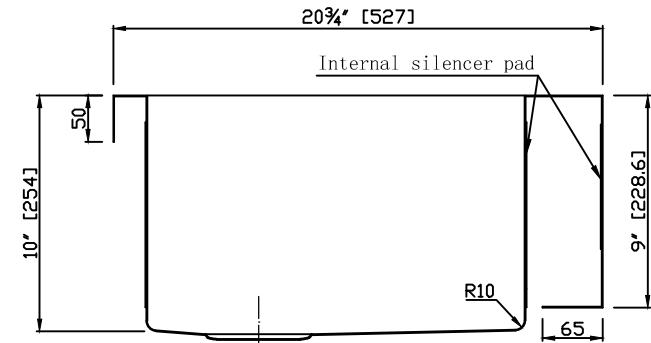

Model: K-AZ3620-3A

Dimensions: 35.875 in. L x 20.75 in. W x 10 in. H

Basin Depth: 10 in.

Search the model IDs below to find out more about the dynamic Kitchen Faucet options available through ANZZI.

**Finishes:** CH,BN  
**MODEL:** KF-AZ034  
KF-AZ034BN