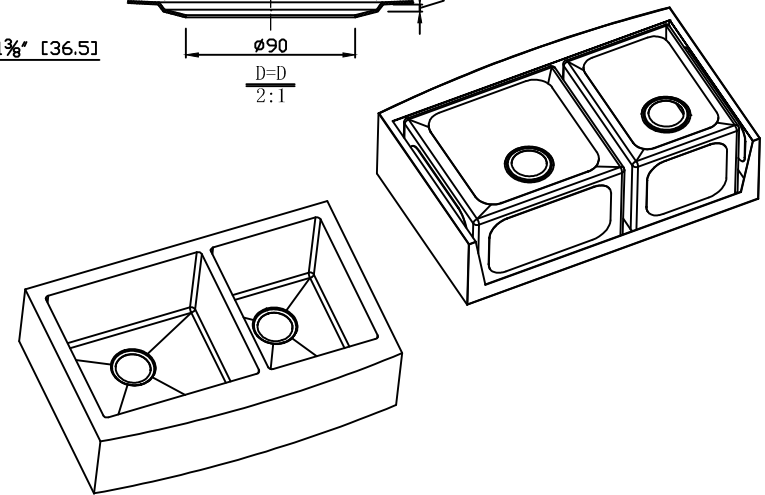

Model: K-AZ3620-3A

Dimensions: 35.875 in. L x 20.75 in. W x 10 in. H

Basin Depth: 10 in.

Search the model IDs below to find out more about the dynamic Kitchen Faucet options available through ANZZI.

**Finishes:** CH,BN  
**MODEL:** KF-AZ034  
KF-AZ034BN