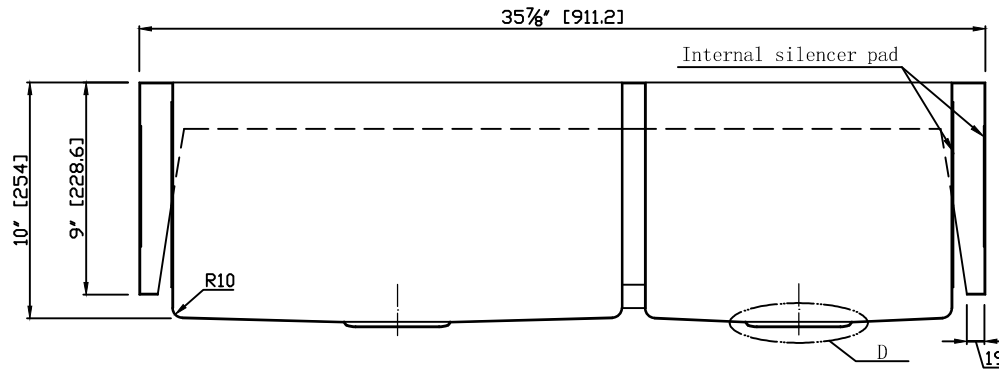

Model: K-AZ3620-3A

Dimensions: 35.875 in. L x 20.75 in. W x 10 in. H

Basin Depth: 10 in.

Search the model IDs below to find out more about the dynamic Kitchen Faucet options available through ANZZI.

**Finishes:** CH,BN  
**MODEL:** KF-AZ034  
KF-AZ034BN