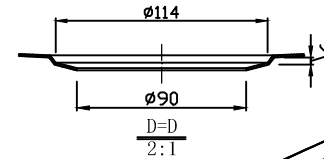

Model: K-AZ3620-3A

Dimensions: 35.875 in. L x 20.75 in. W x 10 in. H

Basin Depth: 10 in.

Search the model IDs below to find out more about the dynamic Kitchen Faucet options available through ANZZI.

**Finishes:** CH,BN  
**MODEL:** KF-AZ034  
KF-AZ034BN