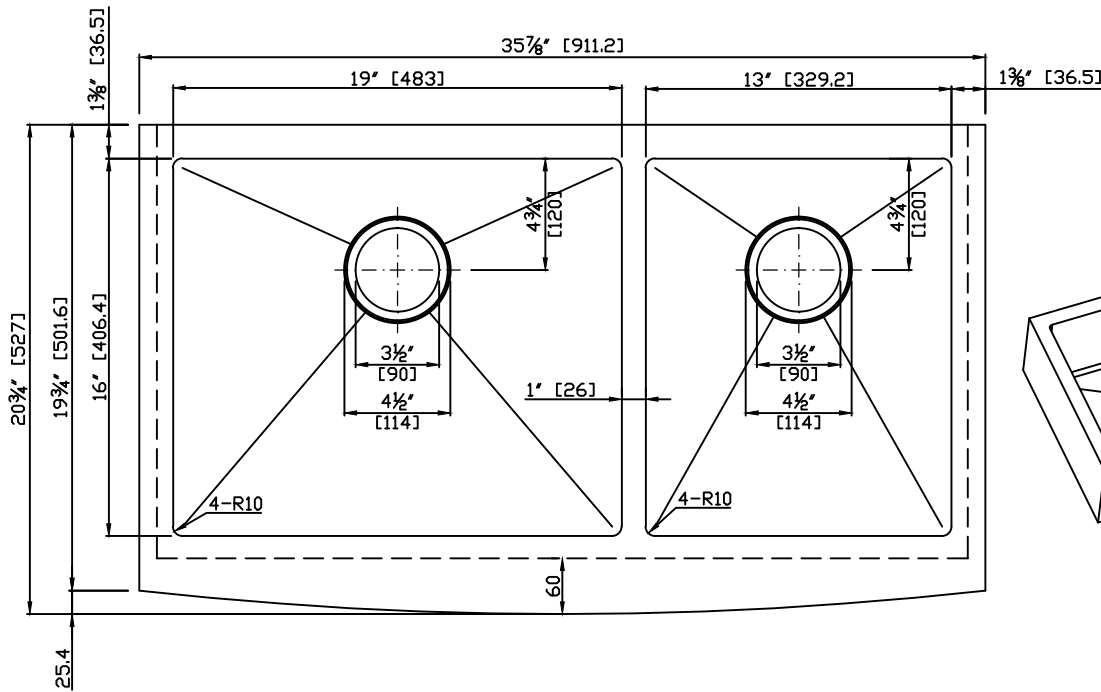

Model: K-AZ3620-3A

Dimensions: 35.875 in. L x 20.75 in. W x 10 in. H

Basin Depth: 10 in.

Search the model IDs below to find out more about the dynamic Kitchen Faucet options available through ANZZI.

**Finishes:** CH,BN  
**MODEL:** KF-AZ034  
KF-AZ034BN