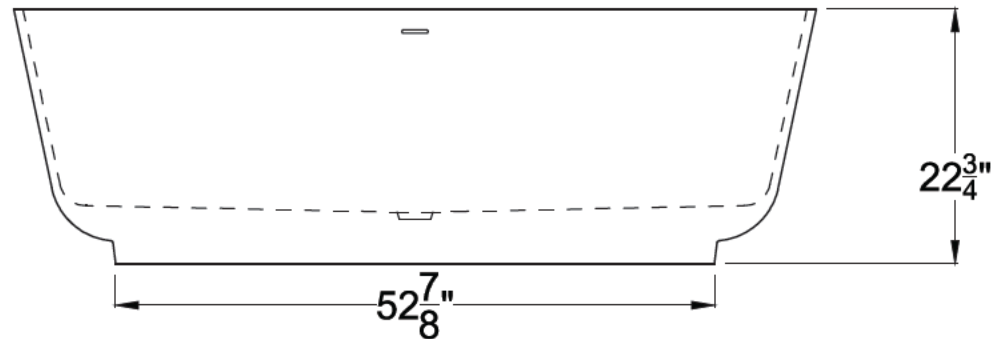

ANZZI™

SABBIA

Freestanding Bathtub
FT-AZ511

Dimensions:

31.5" L x 70.8" W x 22.75" H

Weight: 407 lb.

Material: ANZZI Stone™ Resin

Capacity: 82 gal

For more information visit

www.ANZZI.com or call

1-844-44-ANZZI

Perfection is our Tradition™