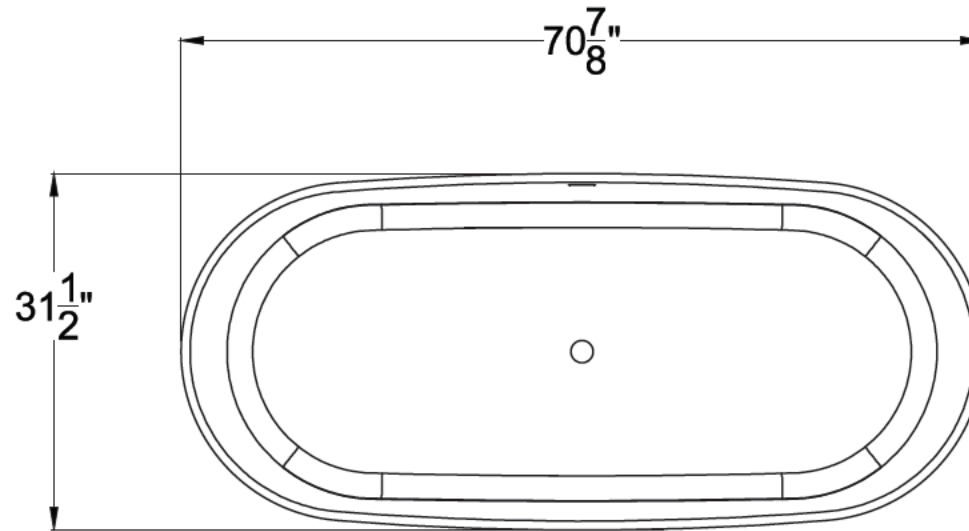

ANZZI™

SABBIA

Freestanding Bathtub
FT-AZ511

Dimensions:

31.5" L x 70.8" W x 22.75" H

Weight: 407 lb.

Material: ANZZI Stone™ Resin

Capacity: 82 gal

For more information visit

www.ANZZI.com or call

1-844-44-ANZZI

Perfection is our Tradition™