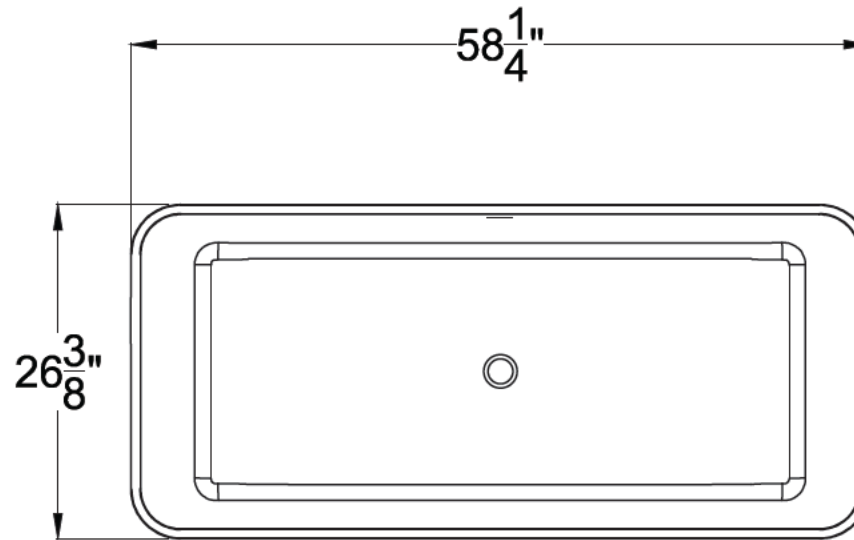

ANZZI™

CENERE

Freestanding Bathtub
FT-AZ501

Dimensions:

26.4" L x 58.25" W x 21.5" H

Weight: 330 lb.

Material: ANZZI Stone™ Resin

Capacity: 82 gal

For more information visit

www.ANZZI.com or call

1-844-44-ANZZI

Perfection is our Tradition™