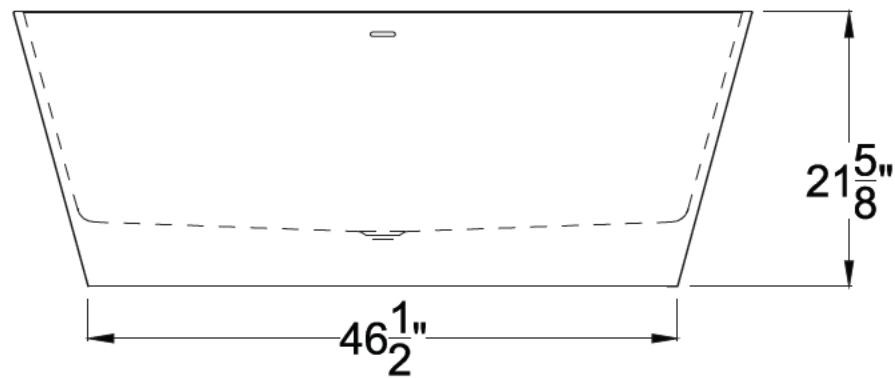

ANZZI™

CENERE

Freestanding Bathtub
FT-AZ501

Dimensions:

26.4" L x 58.25" W x 21.5" H

Weight: 330 lb.

Material: ANZZI Stone™ Resin

Capacity: 82 gal

For more information visit

www.ANZZI.com or call

1-844-44-ANZZI

Perfection is our Tradition™