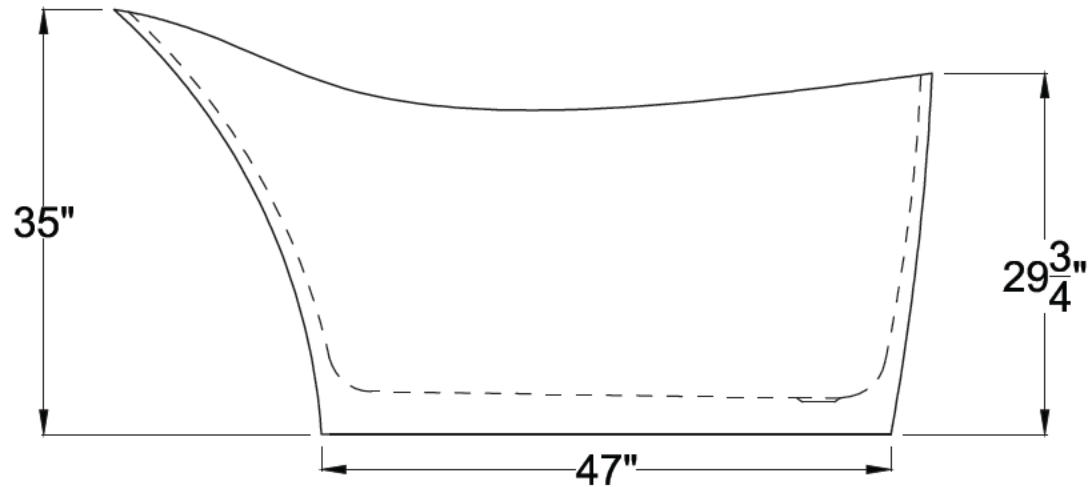

ANZZI™

**ALTO**  
Freestanding Bathtub  
FT-AZ507

Dimensions:  
28.75" L x 67.5" W x 35" H

Weight: 418 lb.  
Material: ANZZI Stone™ Resin  
Capacity: 82 gal

For more information visit  
[www.ANZZI.com](http://www.ANZZI.com) or call  
1-844-44-ANZZI