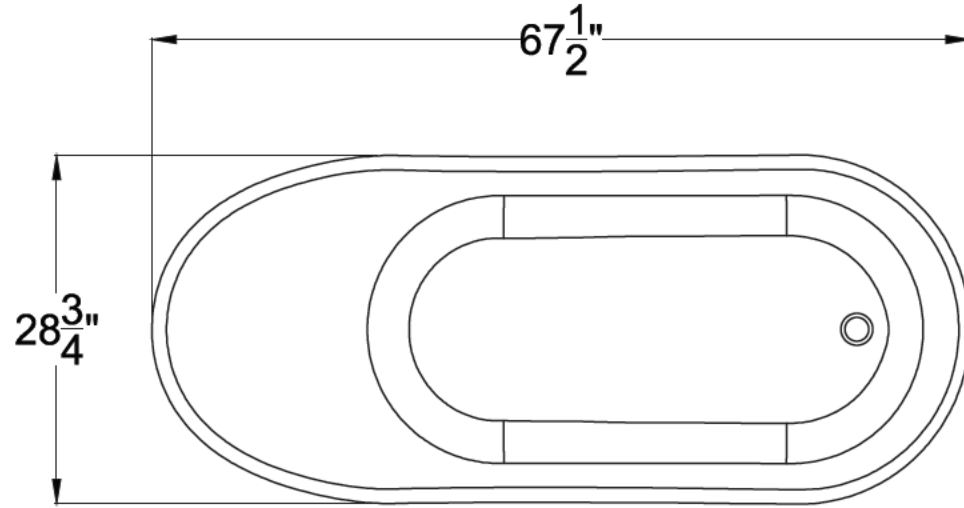

ANZZI™

**ALTO**  
Freestanding Bathtub  
FT-AZ507

Dimensions:  
28.75" L x 67.5" W x 35" H

Weight: 418 lb.  
Material: ANZZI Stone™ Resin  
Capacity: 82 gal

For more information visit  
[www.ANZZI.com](http://www.ANZZI.com) or call  
1-844-44-ANZZI