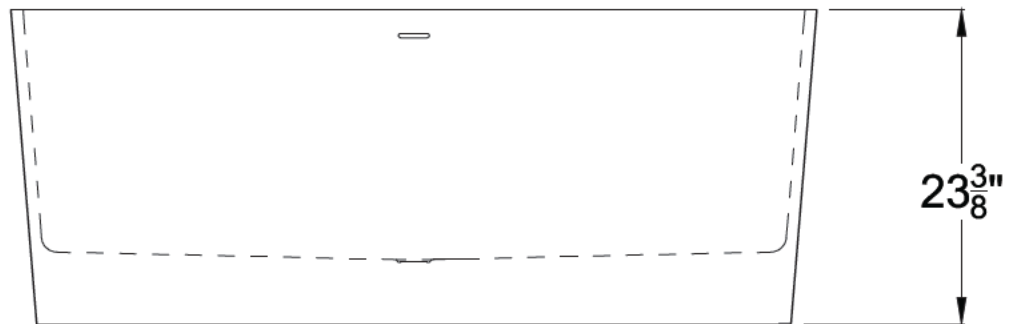

ANZZI™

ROCCIA

Freestanding Bathtub
FT-AZ505

Dimensions:

31.2" L x 61.4" W x 23.4" H

Weight: 330 lb.

Material: ANZZI Stone™ Resin

Capacity: 82 gal

For more information visit

www.ANZZI.com or call

1-844-44-ANZZI

Perfection is our Tradition™