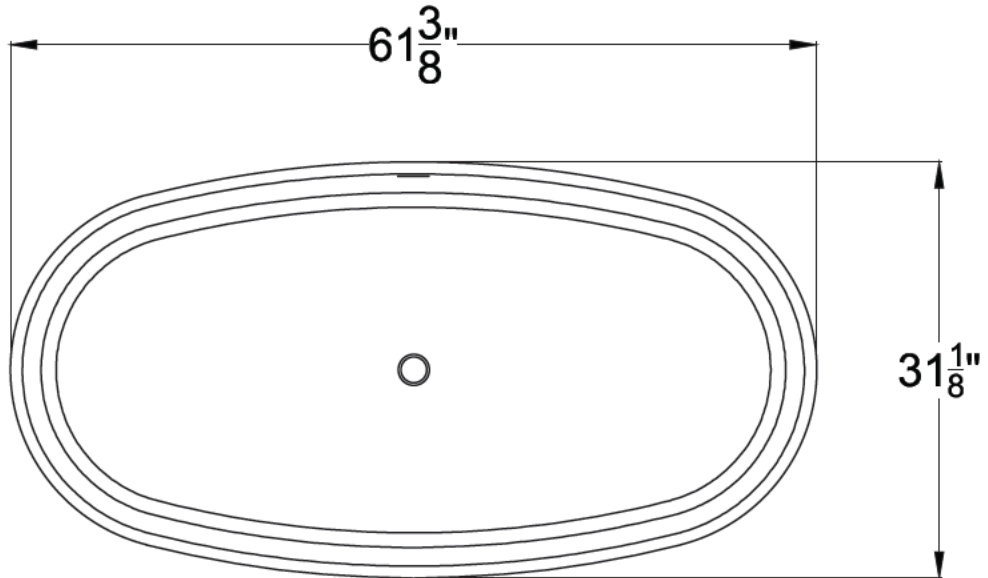

ANZZI™

ROCCIA

Freestanding Bathtub
FT-AZ505

Dimensions:

31.2" L x 61.4" W x 23.4" H

Weight: 330 lb.

Material: ANZZI Stone™ Resin

Capacity: 82 gal

For more information visit

www.ANZZI.com or call

1-844-44-ANZZI

Perfection is our Tradition™