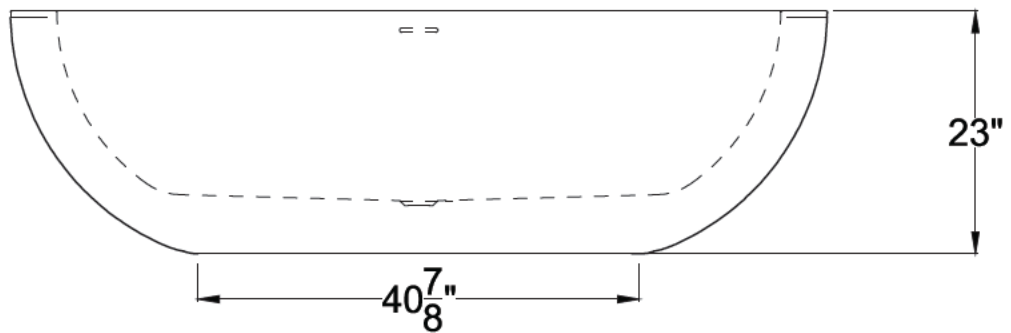

ANZZI™

LUSO

Freestanding Bathtub
FT-AZ504

Dimensions:

40.5" L x 75.5" W x 23" H

Weight: 363 lb.

Material: ANZZI Stone™ Resin

Capacity: 66 gal

For more information visit

www.ANZZI.com or call

1-844-44-ANZZI

Perfection is our Tradition™