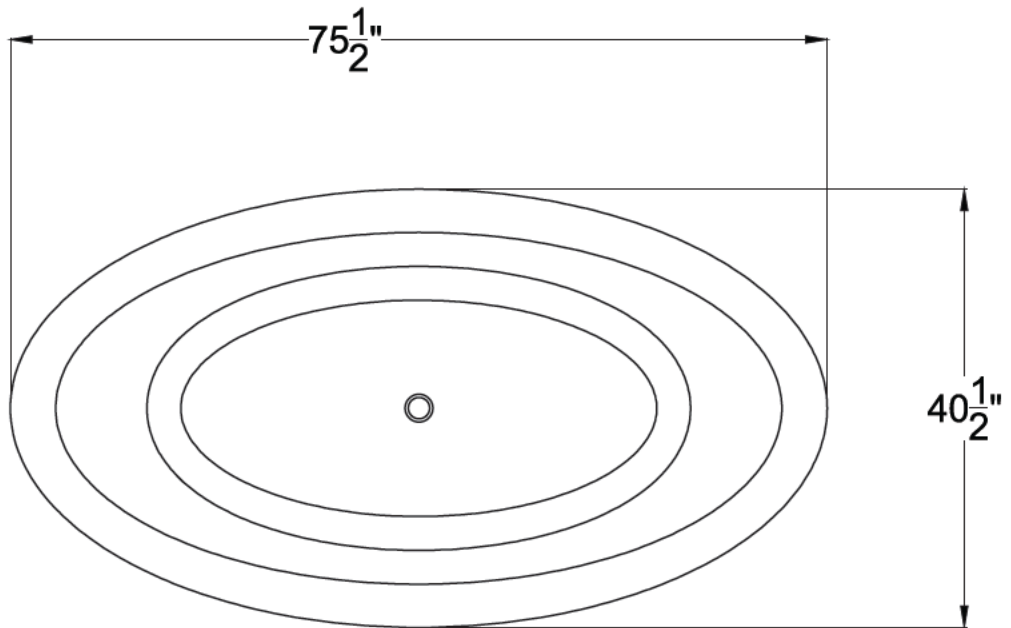

ANZZI™

LUSO

Freestanding Bathtub
FT-AZ504

Dimensions:

40.5" L x 75.5" W x 23" H

Weight: 363 lb.

Material: ANZZI Stone™ Resin

Capacity: 66 gal

For more information visit

www.ANZZI.com or call

1-844-44-ANZZI

Perfection is our Tradition™