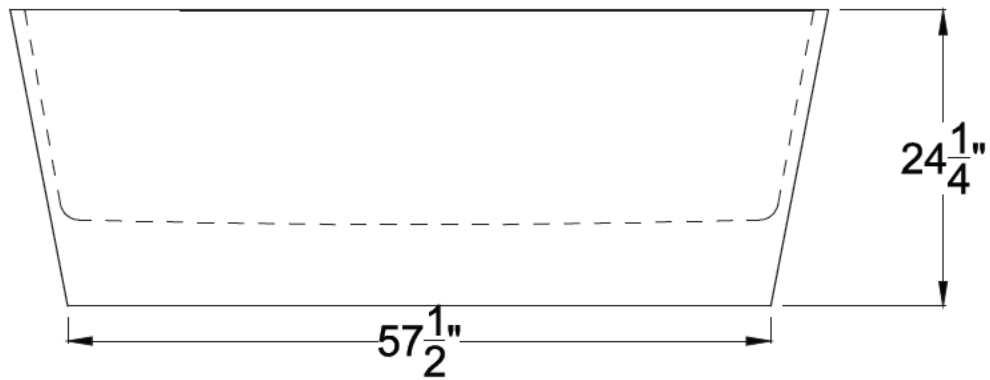

ANZZI™

ROSSETTO

Freestanding Bathtub
FT-AZ503

Dimensions:

27.75" L x 66.8" W x 24.25" H

Weight: 418 lb.

Material: ANZZI Stone™ Resin

Capacity: 82 gal

For more information visit

www.ANZZI.com or call

1-844-44-ANZZI

Perfection is our Tradition™