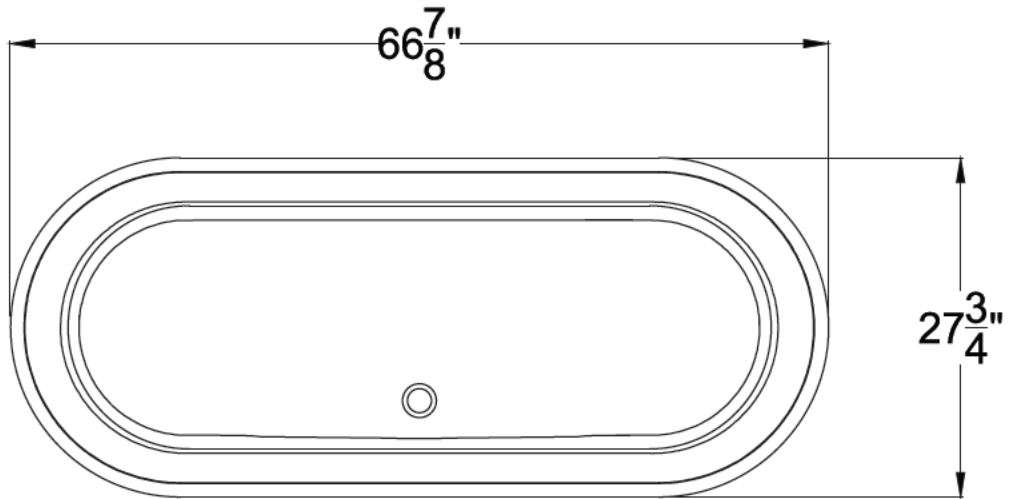

ANZZI™

ROSSETTO

Freestanding Bathtub
FT-AZ503

Dimensions:

27.75" L x 66.8" W x 24.25" H

Weight: 418 lb.

Material: ANZZI Stone™ Resin

Capacity: 82 gal

For more information visit

www.ANZZI.com or call

1-844-44-ANZZI

Perfection is our Tradition™