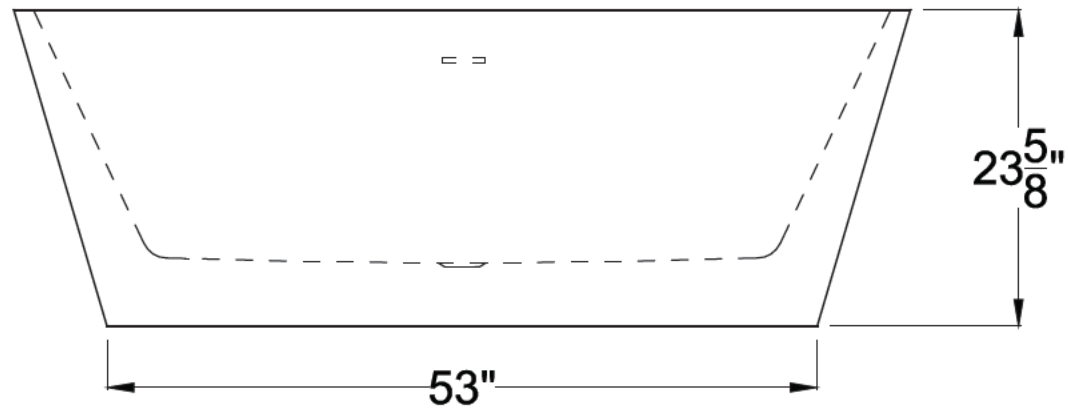

ANZZI™

DOVER

Freestanding Bathtub
FT-AZ009

Dimensions:

31.5" L x 67" W x 23.6" H

Weight: 89 lb.

Material: LUCITE™ Acrylic

Capacity: 80 gal

For more information visit

www.ANZZI.com or call

1-844-44-ANZZI

Perfection is our Tradition™