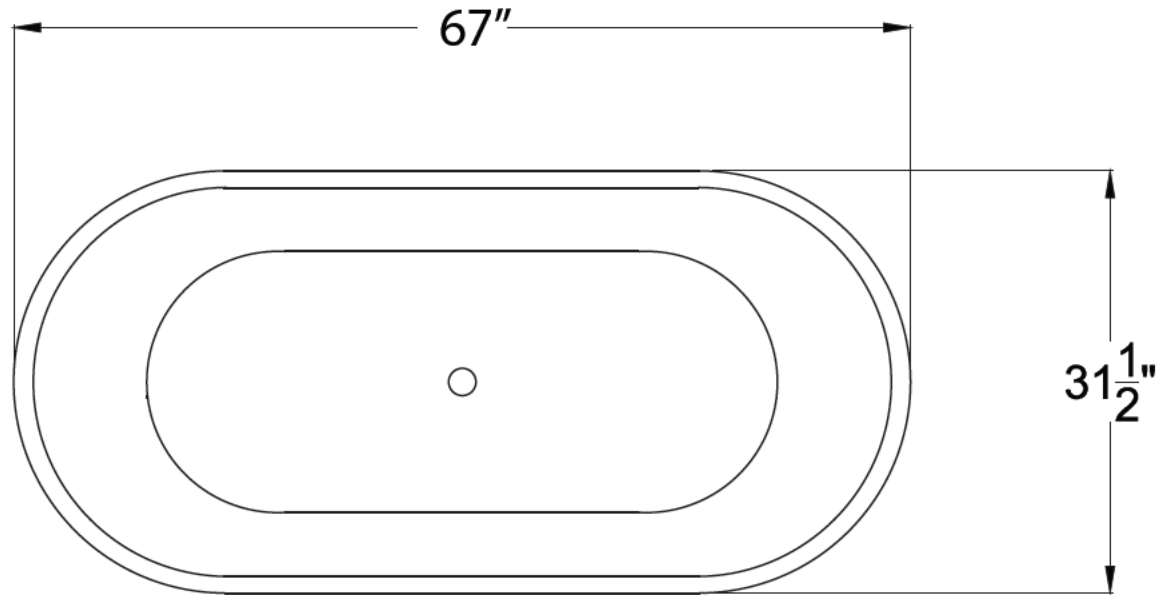

ANZZI™

DOVER

Freestanding Bathtub
FT-AZ009

Dimensions:

31.5" L x 67" W x 23.6" H

Weight: 89 lb.

Material: LUCITE™ Acrylic

Capacity: 80 gal

For more information visit

www.ANZZI.com or call

1-844-44-ANZZI

Perfection is our Tradition™