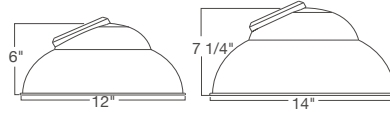

MU12

MU14

specifications

- Max Wattage: 200w incandescent
- Solid cast aluminum hub and cap
- Heavy duty spun aluminum
- Lamps are not included