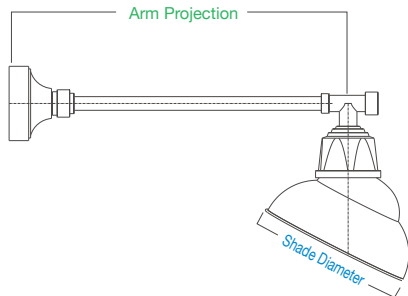

gooseneck wall mounts

► choose a row and select finish to complete your product number

SHADE	SELECT FINISH	ARM	SELECT FINISH
MU712		E33UE26	
MU714		E33UE26