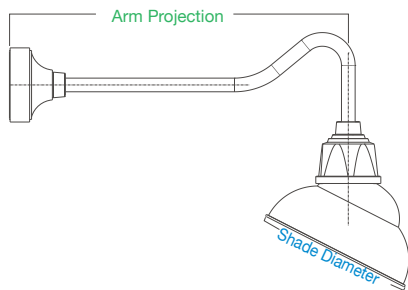

- Max Wattage: 200w incandescent
- Solid cast aluminum hub and cap
- Heavy duty spun aluminum
- Lamps are not included

90° wall mounts

► choose a row and select finish to complete your product number

SHADE	SELECT FINISH	ARM	SELECT FINISH
MU712		E31UE26	
MU714		E31UE26	