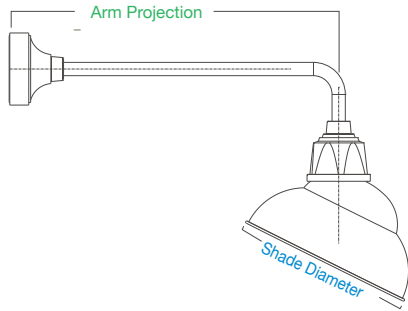

- Max Wattage: 200w incandescent
- Solid cast aluminum hub and cap
- Heavy duty spun aluminum
- Lamps are not included

90° wall mounts

► choose a row and select finish to complete your product number

SHADE	SELECT FINISH	ARM	SELECT FINISH
MU712		E31UE26	
MU714		E31UE26	