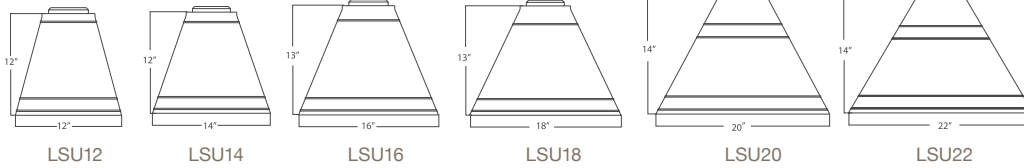

retropolitan™

vintage lampshade

LSU16-10-E33UE18-13

LSU12-47-E35UE10-13

Featured: LSU12-12-BLCUE-13-TCPG

shades

specifications

- Max Wattage: 200w incandescent
- Solid cast aluminum hub and cap
- Heavy duty spun aluminum
- Lamps are not included

90° wall mounts

► choose a row and select finishes to complete your product number

SHADE	SELECT FINISH	ARM	SELECT FINISH	ACCESSORY		SELECT FINISH
				WIRE LAMP GUARD	WIRE LAMP GUARD	
LSU12		E31UE10		GUP120	GUP110	
LSU14		E31UE12		GUP120	GUP110	
LSU16		E31UE16		GUP120	GUP110	
LSU18		E31UE16		GUP120	GUP110	
LSU20		E31UE18		GUP120	GUP110	
LSU22		E31UE18		GUP120	GUP110	