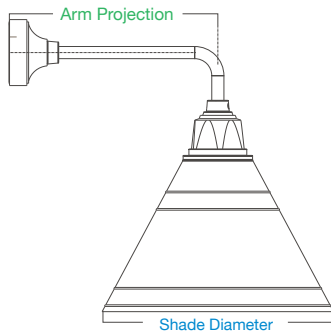

retropolitan™

vintage lampshade

LSU16-10-E33UE18-13

LSU12-47-E35UE10-13

Featured: LSU12-12-BLCUE-13-TCPG

shades

specifications

- Max Wattage: 200w incandescent
- Solid cast aluminum hub and cap
- Heavy duty spun aluminum
- Lamps are not included