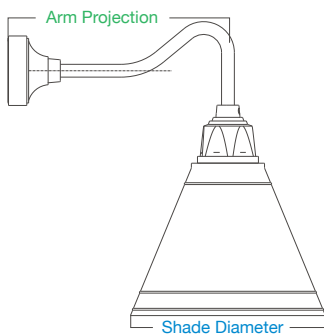

90° wall mounts

► choose a row and select finishes to complete your product number

SHADE	SELECT FINISH	ARM	SELECT FINISH	ACCESSORY		SELECT FINISH
				WIRE LAMP GUARD	WIRE LAMP GUARD	
LSU12		E31UE10		GUP120	GUP110	
LSU14		E31UE12		GUP120	GUP110	
LSU16		E31UE16		GUP120	GUP110	
LSU18		E31UE16		GUP120	GUP110	
LSU20		E31UE18		GUP120	GUP110	
LSU22		E31UE18		GUP120	GUP110