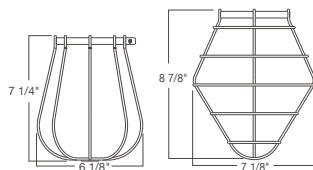

accessories (optional)

wire lamp guards