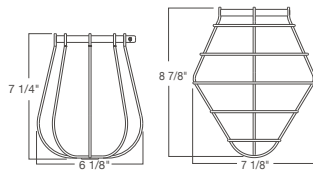

accessories (optional)

wire lamp guards