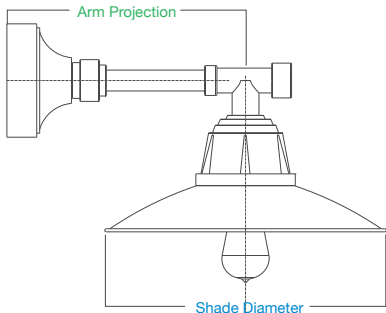

specifications

- Max Wattage: 200w incandescent
- Solid cast aluminum hub and cap
- Heavy duty spun aluminum
- Lamps are not included

90° wall mounts

► choose a row and select finishes to complete your product number

SHADE	SELECT FINISH	ARM	SELECT FINISH	ACCESSORY		SELECT FINISH
				WIRE LAMP GUARD	WIRE LAMP GUARD	
EU814		E31UR12		GUP120	GUP110	
EU816		E31UR16		GUP120	GUP110	
EU818		E31UR16		GUP120	GUP110	
EU820		E31UR18		GUP120	GUP110	
EU822		E31UR18		GUP120	GUP110	

gooseneck wall mounts

► choose a row and select finishes to complete your product number

SHADE	SELECT FINISH	ARM	SELECT FINISH	ACCESSORY		SELECT FINISH
				WIRE LAMP GUARD	WIRE LAMP GUARD	
EU814		E33UR14		GUP120	GUP110	
EU816		E33UR18		GUP120	GUP110	
EU818		E33UR18		GUP120	GUP110	
EU820		E33UR22		GUP120	GUP110	
EU822		E33UR22		GUP120	GUP110	

straight wall mounts

► choose a row and select finishes to complete your product number

SHADE	SELECT FINISH	ARM	SELECT FINISH	ACCESSORY		SELECT FINISH
				WIRE LAMP GUARD	WIRE LAMP GUARD	
EU814		E35UR12		GUP120	GUP110	
EU816		E35UR16		GUP120	GUP110	
EU818		E35UR16		GUP120	GUP110	
EU820		E35UR18		GUP120	GUP110	
EU822		E35UR18		GUP120	GUP110	

pendants

► choose a row and select finishes to complete your product number

SHADE	SELECT FINISH	8' CORD		HUB	SELECT FINISH*	ACCESSORIES			SELECT FINISH
		BLK	WHT			WIRE LAMP GUARD	CORD COVER	WIRE LAMP GUARD	
EU814		BLC	WHC	UR		GUP120	GUP110	TCPG	
EU816		BLC	WHC	UR		GUP120	GUP110	TCPG	
EU818		BLC	WHC	UR		GUP120	GUP110	TCPG	
EU820		BLC	WHC	UR		GUP120	GUP110	TCPG	
EU822		BLC	WHC	UR		GUP120	GUP110	TCPG	

*Same finish on canopy and hub.

accessories (optional)

featured finishes

► Additional finish options including marine grade available – see page 29