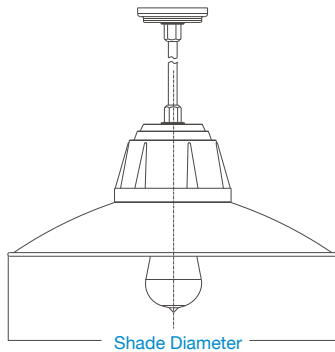

90° wall mounts

► choose a row and select finishes to complete your product number

SHADE	SELECT FINISH	ARM	SELECT FINISH	ACCESSORY		SELECT FINISH
				WIRE LAMP GUARD	WIRE LAMP GUARD	
EU814		E31UR12		GUP120	GUP110	
EU816		E31UR16		GUP120	GUP110	
EU818		E31UR16		GUP120	GUP110	
EU820		E31UR18		GUP120	GUP110	
EU822		E31UR18		GUP120	GUP110	

gooseneck wall mounts

► choose a row and select finishes to complete your product number

SHADE	SELECT FINISH	ARM	SELECT FINISH	ACCESSORY		SELECT FINISH
				WIRE LAMP GUARD	WIRE LAMP GUARD	
EU814		E33UR14		GUP120	GUP110	
EU816		E33UR18		GUP120	GUP110	
EU818		E33UR18		GUP120	GUP110	
EU820		E33UR22		GUP120	GUP110	
EU822		E33UR22		GUP120	GUP110	

straight wall mounts

► choose a row and select finishes to complete your product number

SHADE	SELECT FINISH	ARM	SELECT FINISH	ACCESSORY		SELECT FINISH
				WIRE LAMP GUARD	WIRE LAMP GUARD	
EU814		E35UR12		GUP120	GUP110	
EU816		E35UR16		GUP120	GUP110	
EU818		E35UR16		GUP120	GUP110	
EU820		E35UR18		GUP120	GUP110	
EU822		E35UR18		GUP120	GUP110	