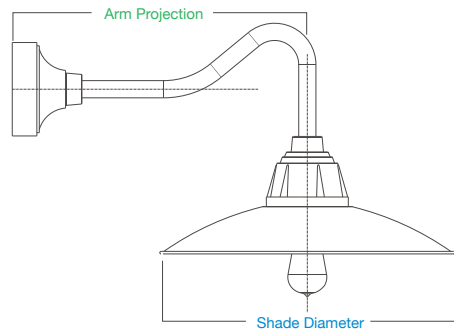

retropolitan™

euro barn

EU818-41-E31UR16-10

EU814-11-E31UR12-81

Featured: EU814-12-WHCUR-13

specifications

- Max Wattage: 200w incandescent
- Solid cast aluminum hub and cap
- Heavy duty spun aluminum
- Lamps are not included

90° wall mounts

► choose a row and select finishes to complete your product number

SHADE	SELECT FINISH	ARM	SELECT FINISH	ACCESSORY		SELECT FINISH
				WIRE LAMP GUARD	WIRE LAMP GUARD	
EU814		E31UR12		GUP120	GUP110	
EU816		E31UR16		GUP120	GUP110	
EU818		E31UR16		GUP120	GUP110	
EU820		E31UR18		GUP120	GUP110	
EU822		E31UR18		GUP120	GUP110	