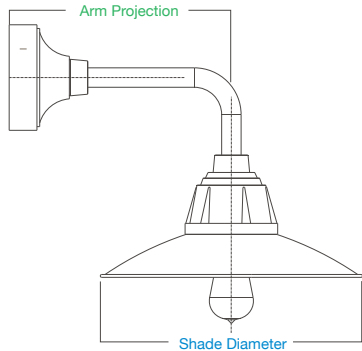

retropolitan™

euro barn

EU818-41-E31UR16-10

EU814-11-E31UR12-81

Featured: EU814-12-WHCUR-13

specifications

- Max Wattage: 200w incandescent
- Solid cast aluminum hub and cap
- Heavy duty spun aluminum
- Lamps are not included

90° wall mounts

► choose a row and select finishes to complete your product number

SHADE	SELECT FINISH	ARM	SELECT FINISH	ACCESSORY		SELECT FINISH
				WIRE LAMP GUARD	WIRE LAMP GUARD	
EU814		E31UR12		GUP120	GUP110	
EU816		E31UR16		GUP120	GUP110	
EU818		E31UR16		GUP120	GUP110	
EU820		E31UR18		GUP120	GUP110	
EU822		E31UR18		GUP120	GUP110	