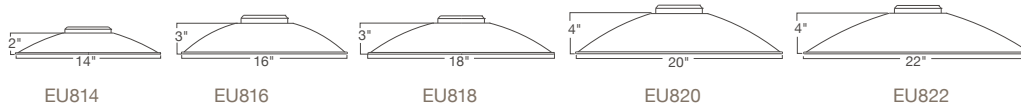

retropolitan™

euro barn

EU818-41-E31UR16-10

EU814-11-E31UR12-81

Featured: EU814-12-WHCUR-13

specifications

- Max Wattage: 200w incandescent
- Solid cast aluminum hub and cap
- Heavy duty spun aluminum
- Lamps are not included

90° wall mounts

► choose a row and select finishes to complete your product number

SHADE	SELECT FINISH	ARM	SELECT FINISH	ACCESSORY		SELECT FINISH
				WIRE LAMP GUARD	WIRE LAMP GUARD	
EU814		E31UR12		GUP120	GUP110	
EU816		E31UR16		GUP120	GUP110	
EU818		E31UR16		GUP120	GUP110	
EU820		E31UR18		GUP120	GUP110	
EU822		E31UR18		GUP120	GUP110	