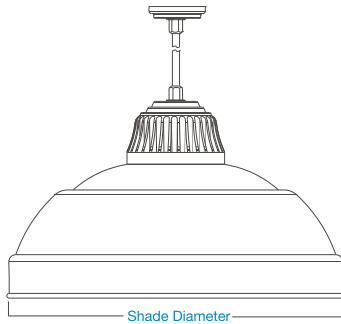

straight wall mounts

► choose a row and select finishes to complete your product number

SHADE	SELECT FINISH	ARM	SELECT FINISH	ACCESSORY		SELECT FINISH
				WIRE LAMP GUARD		
BRU14		E35UT12		GUP120	GUP110	
BRU16		E35UT16		GUP120	GUP110	
BRU18		E35UT16		GUP120	GUP110	
BRU20		E35UT18		GUP120	GUP110	
BRU22		E35UT18		GUP120	GUP110