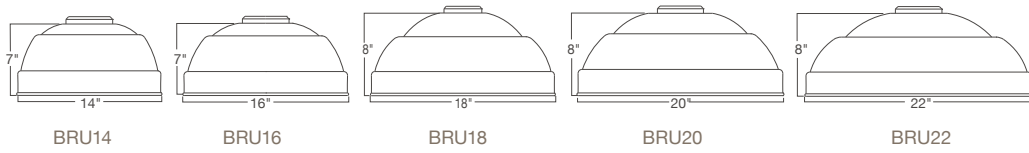

retropolitan™

urban bistro

BRU22-11-E31UT18-13

BRU14-10-E35UT12-13

Featured: BRU16-47-BLCUT-13

shades

specifications

- Max Wattage: 200w incandescent
- Solid cast aluminum hub and cap
- Heavy duty spun aluminum
- Lamps are not included

90° wall mounts

► choose a row and select finishes to complete your product number

SHADE	SELECT FINISH	ARM	SELECT FINISH	ACCESSORY		SELECT FINISH
				WIRE LAMP GUARD		
BRU14		E31UT12		GUP120	GUP110	
BRU16		E31UT16		GUP120	GUP110	
BRU18		E31UT16		GUP120	GUP110	
BRU20		E31UT18		GUP120	GUP110	
BRU22		E31UT18		GUP120	GUP110	