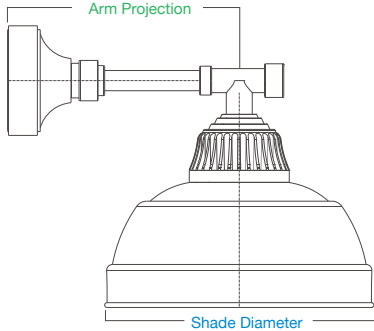

shades

specifications

- Max Wattage: 200w incandescent
- Solid cast aluminum hub and cap
- Heavy duty spun aluminum
- Lamps are not included

90° wall mounts

► choose a row and select finishes to complete your product number

SHADE	SELECT FINISH	ARM	SELECT FINISH	ACCESSORY		SELECT FINISH
				WIRE LAMP GUARD		
BRU14		E31UT12		GUP120	GUP110	
BRU16		E31UT16		GUP120	GUP110	
BRU18		E31UT16		GUP120	GUP110	
BRU20		E31UT18		GUP120	GUP110	
BRU22		E31UT18		GUP120	GUP110	

gooseneck wall mounts

► choose a row and select finishes to complete your product number

SHADE	SELECT FINISH	ARM	SELECT FINISH	ACCESSORY		SELECT FINISH
				WIRE LAMP GUARD		
BRU14		E33UT14		GUP120	GUP110	
BRU16		E33UT18		GUP120	GUP110	
BRU18		E33UT18		GUP120	GUP110	
BRU20		E33UT22		GUP120	GUP110	
BRU22		E33UT22		GUP120	GUP110	

straight wall mounts

► choose a row and select finishes to complete your product number

SHADE	SELECT FINISH	ARM	SELECT FINISH	ACCESSORY		SELECT FINISH
				WIRE LAMP GUARD		
BRU14		E35UT12		GUP120	GUP110	
BRU16		E35UT16		GUP120	GUP110	
BRU18		E35UT16		GUP120	GUP110	
BRU20		E35UT18		GUP120	GUP110	
BRU22		E35UT18		GUP120	GUP110	

pendants

► choose a row and select finishes to complete your product number

SHADE	SELECT FINISH	8' CORD		HUB	SELECT FINISH*	ACCESSORIES			SELECT FINISH
		BLK	WHT			WIRE LAMP GUARD	CORD COVER		
BRU14		BLC	WHC	UT		GUP120	GUP110	TCPG	
BRU16		BLC	WHC	UT		GUP120	GUP110	TCPG	
BRU18		BLC	WHC	UT		GUP120	GUP110	TCPG	
BRU20		BLC	WHC	UT		GUP120	GUP110	TCPG	
BRU22		BLC	WHC	UT		GUP120	GUP110	TCPG	

*Same finish on canopy and hub.

accessories (optional)

featured finishes

► Additional finish options including marine grade available – see page 29