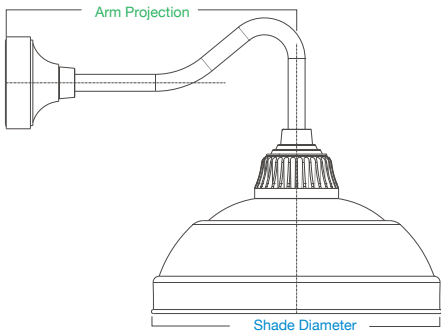

retropolitan™

urban bistro

BRU22-11-E31UT18-13

BRU14-10-E35UT12-13

Featured: BRU16-47-BLCUT-13

shades

specifications

- Max Wattage: 200w incandescent
- Solid cast aluminum hub and cap
- Heavy duty spun aluminum
- Lamps are not included

90° wall mounts

► choose a row and select finishes to complete your product number

SHADE	SELECT FINISH	ARM	SELECT FINISH	ACCESSORY		SELECT FINISH
				WIRE LAMP GUARD		
BRU14		E31UT12		GUP120	GUP110	
BRU16		E31UT16		GUP120	GUP110	
BRU18		E31UT16		GUP120	GUP110	
BRU20		E31UT18		GUP120	GUP110	
BRU22		E31UT18		GUP120	GUP110	