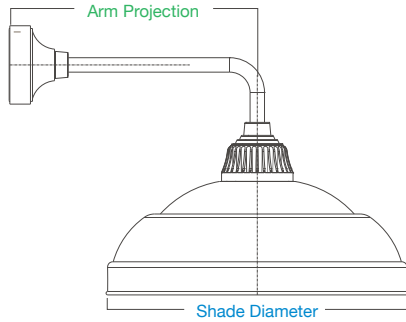

retropolitan™

urban bistro

BRU22-11-E31UT18-13

BRU14-10-E35UT12-13

Featured: BRU16-47-BLCUT-13

shades

specifications

- Max Wattage: 200w incandescent
- Solid cast aluminum hub and cap
- Heavy duty spun aluminum
- Lamps are not included