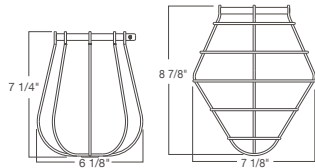

accessories (optional)

wire lamp guards