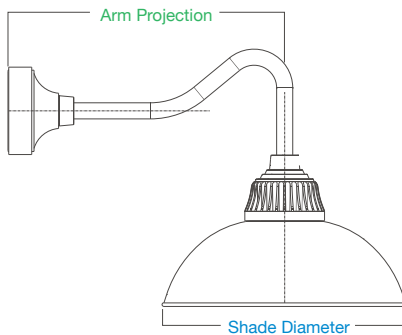

retropolitan™

contempo bistro

BBU19-11-E35UT16-53

BBU16-10-E33UT18-13

Featured: BBU16-47-BLCUT-81-TCPG

shades

specifications

- Max Wattage: 200w incandescent
- Solid cast aluminum hub and cap
- Heavy duty spun aluminum
- Lamps are not included

90° wall mounts

► choose a row and select finishes to complete your product number

SHADE	SELECT FINISH	ARM	SELECT FINISH	ACCESSORY		SELECT FINISH
				WIRE LAMP GUARD	WIRE LAMP GUARD	
BBU14		E31UT12		GUP120	GUP110	
BBU16		E31UT16		GUP120	GUP110	
BBU19		E31UT16		GUP120	GUP110	
BBU22		E31UT18		GUP120	GUP110	