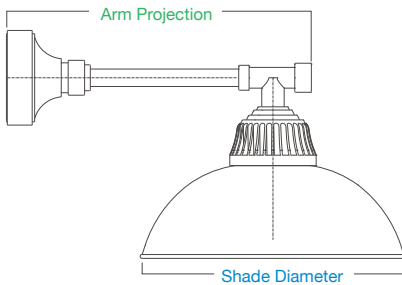

shades

specifications

- Max Wattage: 200w incandescent
- Solid cast aluminum hub and cap
- Heavy duty spun aluminum
- Lamps are not included

90° wall mounts

► choose a row and select finishes to complete your product number

SHADE	SELECT FINISH	ARM	SELECT FINISH	ACCESSORY		SELECT FINISH
				WIRE LAMP GUARD	WIRE LAMP GUARD	
BBU14		E31UT12		GUP120	GUP110	
BBU16		E31UT16		GUP120	GUP110	
BBU19		E31UT16		GUP120	GUP110	
BBU22		E31UT18		GUP120	GUP110	

gooseneck wall mounts

► choose a row and select finishes to complete your product number

SHADE	SELECT FINISH	ARM	SELECT FINISH	ACCESSORY		SELECT FINISH
				WIRE LAMP GUARD	WIRE LAMP GUARD	
BBU14		E33UT14		GUP120	GUP110	
BBU16		E33UT18		GUP120	GUP110	
BBU19		E33UT18		GUP120	GUP110	
BBU22		E33UT22		GUP120	GUP110	

straight wall mounts

► choose a row and select finishes to complete your product number

SHADE	SELECT FINISH	ARM	SELECT FINISH	ACCESSORY		SELECT FINISH
				WIRE LAMP GUARD	WIRE LAMP GUARD	
BBU14		E35UT12		GUP120	GUP110	
BBU16		E35UT16		GUP120	GUP110	
BBU19		E35UT16		GUP120	GUP110	
BBU22		E35UT18		GUP120	GUP110	

pendants

► choose a row and select finishes to complete your product number

SHADE	SELECT FINISH	8' CORD		HUB	SELECT FINISH*	ACCESSORIES			SELECT FINISH
		BLK	WHT			WIRE LAMP GUARD	CORD COVER	WIRE LAMP GUARD	
BBU14		BLC	WHC	UT		GUP120	GUP110	TCPG	
BBU16		BLC	WHC	UT		GUP120	GUP110	TCPG	
BBU19		BLC	WHC	UT		GUP120	GUP110	TCPG	
BBU22		BLC	WHC	UT		GUP120	GUP110	TCPG	

*Same finish on canopy and hub.

accessories (optional)

featured finishes

► Additional finish options including marine grade available – see page 29