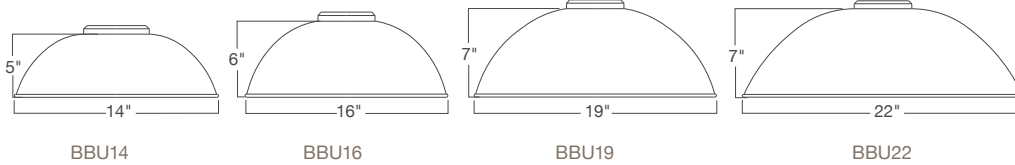

retropolitan™

contempo bistro

BBU19-11-E35UT16-53

BBU16-10-E33UT18-13

Featured: BBU16-47-BLCUT-81-TCPG

shades

specifications

- Max Wattage: 200w incandescent
- Solid cast aluminum hub and cap
- Heavy duty spun aluminum
- Lamps are not included

90° wall mounts

► choose a row and select finishes to complete your product number

SHADE	SELECT FINISH	ARM	SELECT FINISH	ACCESSORY		SELECT FINISH
				WIRE LAMP GUARD	WIRE LAMP GUARD	
BBU14		E31UT12		GUP120	GUP110	
BBU16		E31UT16		GUP120	GUP110	
BBU19		E31UT16		GUP120	GUP110	
BBU22		E31UT18		GUP120	GUP110	