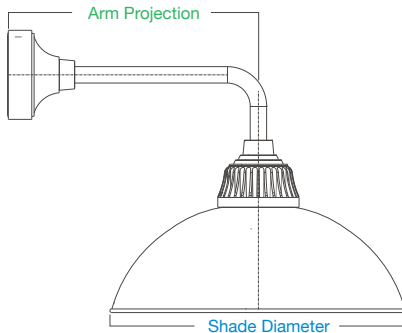

retropolitan™

contempo bistro

BBU19-11-E35UT16-53

BBU16-10-E33UT18-13

Featured: BBU16-47-BLCUT-81-TCPG

shades

specifications

- Max Wattage: 200w incandescent
- Solid cast aluminum hub and cap
- Heavy duty spun aluminum
- Lamps are not included

90° wall mounts

► choose a row and select finishes to complete your product number

SHADE	SELECT FINISH	ARM	SELECT FINISH	ACCESSORY		SELECT FINISH
				WIRE LAMP GUARD	WIRE LAMP GUARD	
BBU14		E31UT12		GUP120	GUP110	
BBU16		E31UT16		GUP120	GUP110	
BBU19		E31UT16		GUP120	GUP110	
BBU22		E31UT18		GUP120	GUP110	