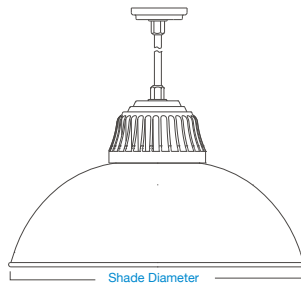

straight wall mounts

► choose a row and select finishes to complete your product number

SHADE	SELECT FINISH	ARM	SELECT FINISH	ACCESSORY		SELECT FINISH
				WIRE LAMP GUARD	WIRE LAMP GUARD	
BBU14		E35UT12		GUP120	GUP110	
BBU16		E35UT16		GUP120	GUP110	
BBU19		E35UT16		GUP120	GUP110	
BBU22		E35UT18		GUP120	GUP110