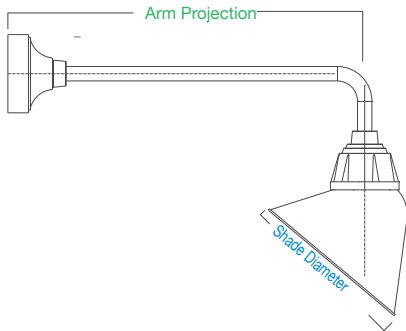

- Max Wattage: 200w incandescent
- Solid cast aluminum hub and cap
- Heavy duty spun aluminum
- Lamps are not included

90° wall mounts

► choose a row and select finish to complete your product number

SHADE	SELECT FINISH	ARM	SELECT FINISH
AU812		E31UR26	
AU814		E31UR26	