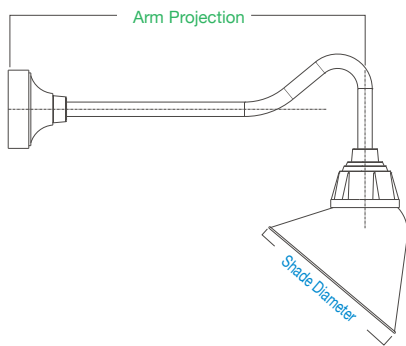

- Max Wattage: 200w incandescent
- Solid cast aluminum hub and cap
- Heavy duty spun aluminum
- Lamps are not included

90° wall mounts

► choose a row and select finish to complete your product number

SHADE	SELECT FINISH	ARM	SELECT FINISH
AU812		E31UR26	
AU814		E31UR26	