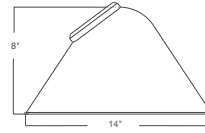

AU814

specifications

- Max Wattage: 200w incandescent
- Solid cast aluminum hub and cap
- Heavy duty spun aluminum
- Lamps are not included