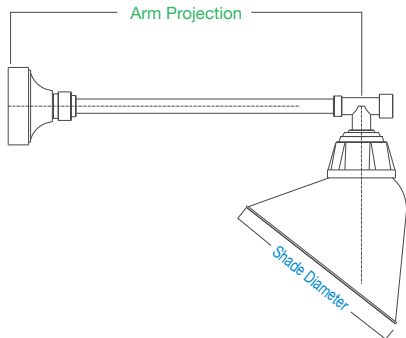

gooseneck wall mounts

► choose a row and select finish to complete your product number

SHADE	SELECT FINISH	ARM	SELECT FINISH
AU812		E33UR26	
AU814		E33UR26