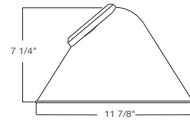

AU812

specifications

- Max Wattage: 200w incandescent
- Solid cast aluminum hub and cap
- Heavy duty spun aluminum
- Lamps are not included

90° wall mounts

► choose a row and select finish to complete your product number

SHADE	SELECT FINISH	ARM	SELECT FINISH
AU812		E31UR26	
AU814		E31UR26	

gooseneck wall mounts

► choose a row and select finish to complete your product number

SHADE	SELECT FINISH	ARM	SELECT FINISH
AU812		E33UR26	
AU814		E33UR26	

straight wall mounts

► choose a row and select finish to complete your product number

SHADE	SELECT FINISH	ARM	SELECT FINISH
AU812		E35UR26	
AU814		E35UR26	

featured finishes

► Additional finish options including marine grade available – see page 29