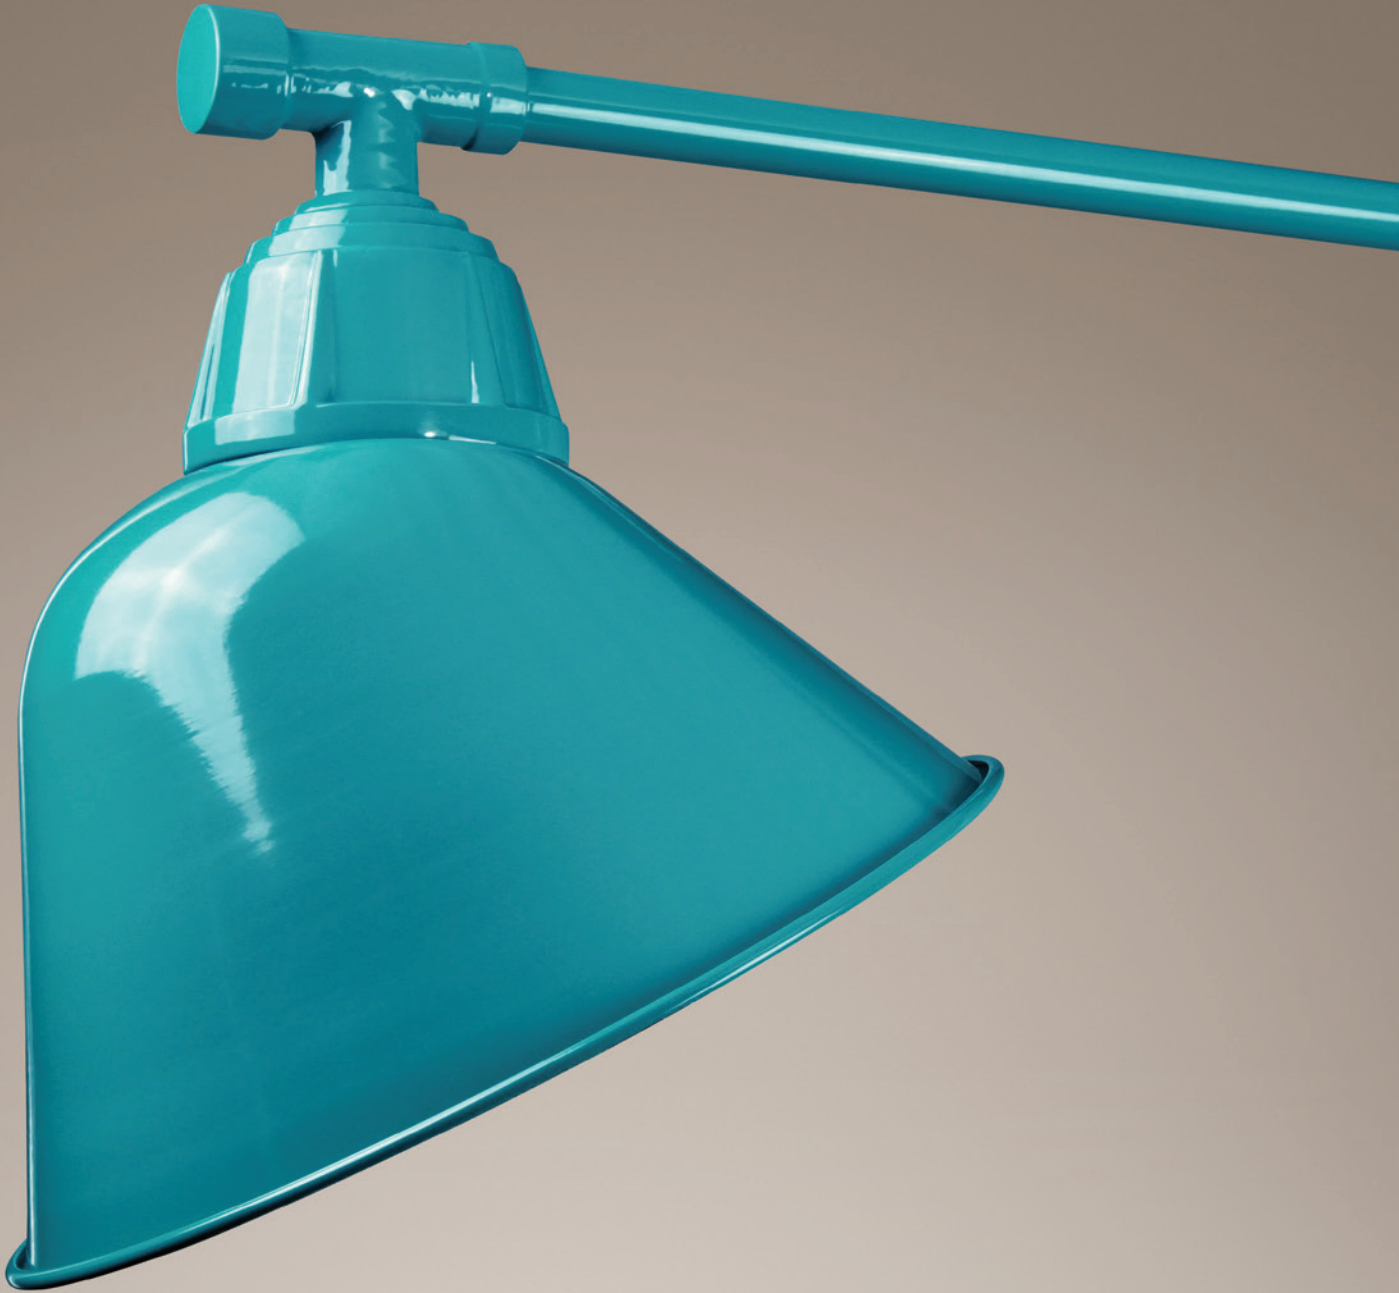

retropolitan™

vintage angle

AU814-53-E33UR26-53

AU814-10-E35UR26-41

Featured: AU814-47-E35UR26-47

AU812

AU814

specifications

- Max Wattage: 200w incandescent
- Solid cast aluminum hub and cap
- Heavy duty spun aluminum
- Lamps are not included

90° wall mounts

► choose a row and select finish to complete your product number

SHADE	SELECT FINISH	ARM	SELECT FINISH
AU812		E31UR26	
AU814		E31UR26	

gooseneck wall mounts

► choose a row and select finish to complete your product number

SHADE	SELECT FINISH	ARM	SELECT FINISH
AU812		E33UR26	
AU814		E33UR26	

straight wall mounts

► choose a row and select finish to complete your product number