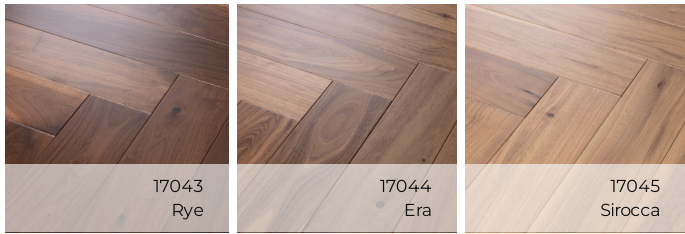

17043 Rye

Revival Walnut Herringbone

ANDERSON

TUFTEX™

STYLE NUMBER	AA833
CONSTRUCTION	Engineered
SPECIES	American Walnut
WIDTH	5"
THICKNESS	5/8"
FINISH	UV Aluminum Oxide
SQFT PER CARTON	9.85 sq ft
SQFT PER PALLET	1063.8 sq ft
EDGE PROFILE	Micro Bevel
SURFACE TEXTURE	Smooth
INSTALLATION METHODS	Glue
INSTALLATION GRADE	Above, On, Below
COLOR VARIATION	High
LIGHT SENSITIVITY	Yes
GLOSS LEVEL	13%
COUNTRY OF ORIGIN	Malaysia
RESIDENTIAL WARRANTY	50 Years

All measurements are nominal. Cartons may include random lengths.

ARD58
Flush Reducer

AORD5
Overlap Reducer

ASD58
Flush Stairnose

AOSD5
Overlap Stairnose

ATDH5
Threshold | Carpet Reducer

ATM58
T-Molding

AAQTR
Quarter Round

Trim Pieces length: 78". Due to the natural characteristics of wood, **moldings are intended to coordinate** instead of match. Trim images are for illustration purposes only. Actual dimensions will vary. Contact the Shaw Information Center for additional details: 800-441-7429.