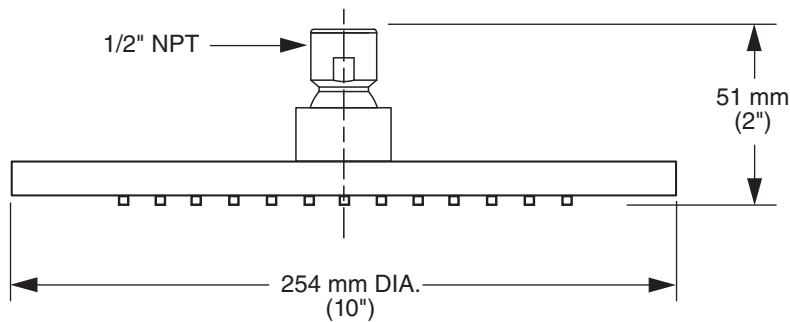

MODEL NUMBER:

□ 1660683 10" Modern Rain Showerhead

GENERAL DESCRIPTION:

10" rain showerhead. Brass construction. Drenching rain spray pattern. Includes pressure compensating flow control device. Brass ball joint. Easy clean spray nozzles. 1/2" NPT connection. 2.5 gpm/9.5 L/min. maximum flow rate.

Easy Clean Spray Nozzles: Easily clean lime and calcium build up. Nozzles will not clog.

SUGGESTED SPECIFICATION

Showerhead shall have rain spray pattern and brass ball joint. Showerhead shall have a pressure compensating control device. Fitting shall be American Standard Model # 1660683._____.

CODES AND STANDARDS

These products meet or exceed the following codes and standards:

**ASME A112.18.1
CSA B125.1**

Product Number	Description	Finish Options				
		Polished Chrome	Brushed Nickel	Brushed Cool Sunrise	Legacy Bronze	Matte Black
		002	295	GN0	278	243
1660683	10" Rain Showerhead	✓	✓	✓	✓	✓
1660103	3" Ceiling Mount Shower Arm	✓	✓	✓	✓	✓
1660186	6" Ceiling Mount Shower Arm	✓	✓	✓	✓	✓
1660190	12" Ceiling Mount Shower Arm	✓	✓	✓	✓	✓
1660194	12" Wall Mount Right Angle Shower Arm	✓	✓	✓	✓	✓
1660118	18" Wall Mount Right Angle Shower Arm	✓	✓	✓		✓
1660191	Square Shower Arm Escutcheon					✓