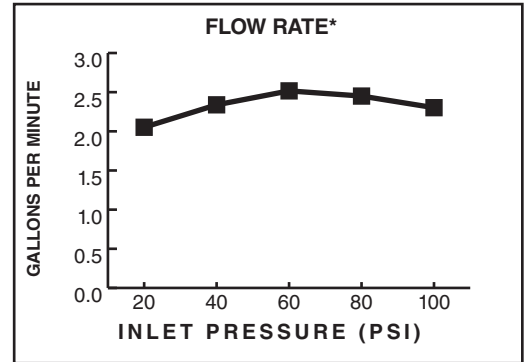

CODES AND STANDARDS

These products meet or exceed the following codes and standards:

**ASME A112.18.1
CSA B125.1**

Product Number	Description	Finish Options				
		Polished Chrome	Brushed Nickel	Brushed Cool Sunrise	Legacy Bronze	Matte Black
		002	295	GN0	278	243
1660683	10" Rain Showerhead	✓	✓	✓	✓	✓
1660103	3" Ceiling Mount Shower Arm	✓	✓	✓	✓	✓
1660186	6" Ceiling Mount Shower Arm	✓	✓	✓	✓	✓
1660190	12" Ceiling Mount Shower Arm	✓	✓	✓	✓	✓
1660194	12" Wall Mount Right Angle Shower Arm	✓	✓	✓	✓	✓
1660118	18" Wall Mount Right Angle Shower Arm	✓	✓	✓		✓
1660191	Square Shower Arm Escutcheon					✓