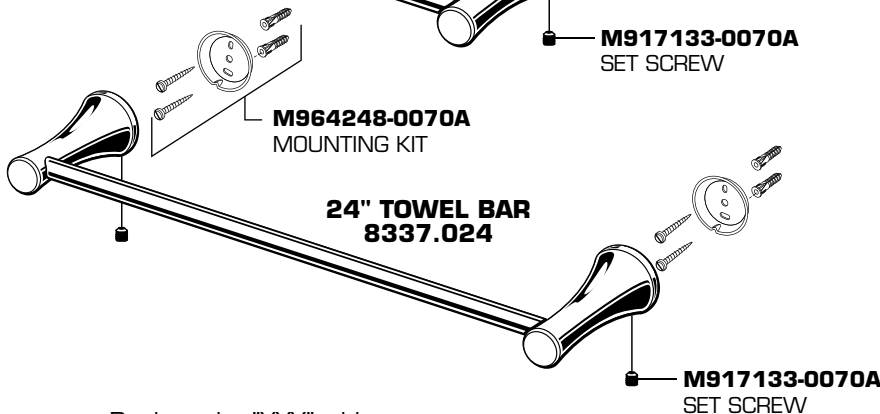

## C SERIES Casual Bath Accessories

- 18" TOWEL BAR
- 24" TOWEL BAR
- TOWEL RING
- DOUBLE ROBE HOOK
- TOILET PAPER HOLDER
- 24" SHOWER DOOR HANDLE
- 6" SHOWER DOOR HANDLE

### MODEL NUMBERS

8337.018
8337.024
8337.190
8337.210
8337.230
8337.524
8337.506

Replace the "YYY" with appropriate finish code

CHROME	002
OIL RUBBED BRONZE	224
SATIN NICKEL	295

**HOT LINE FOR HELP**  
For toll-free information and answers to your questions, call:  
1-800-442-1902  
Weekdays 8:00 a.m. to 8:00 p.m. EST  
IN MEXICO 01-800-839-12-00