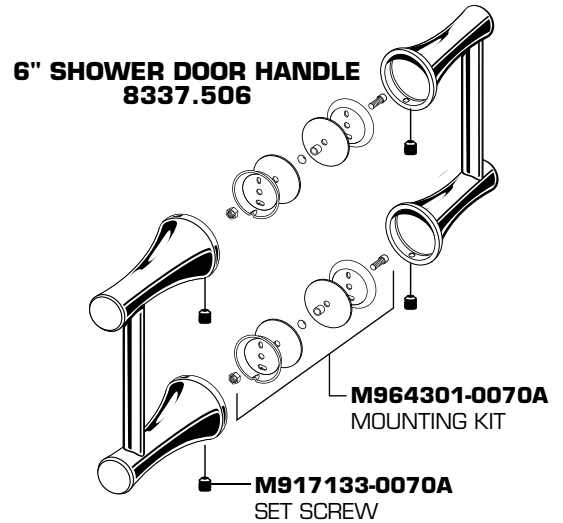

## C SERIES Casual Bath Accessories

- 18" TOWEL BAR
- 24" TOWEL BAR
- TOWEL RING
- DOUBLE ROBE HOOK
- TOILET PAPER HOLDER
- 24" SHOWER DOOR HANDLE
- 6" SHOWER DOOR HANDLE

### MODEL NUMBERS

8337.018
8337.024
8337.190
8337.210
8337.230
8337.524
8337.506

Replace the "YYY" with appropriate finish code

CHROME	002
OIL RUBBED BRONZE	224
SATIN NICKEL	295

**HOT LINE FOR HELP**  
For toll-free information and answers to your questions, call:  
1-800-442-1902  
Weekdays 8:00 a.m. to 8:00 p.m. EST  
IN MEXICO 01-800-839-12-00