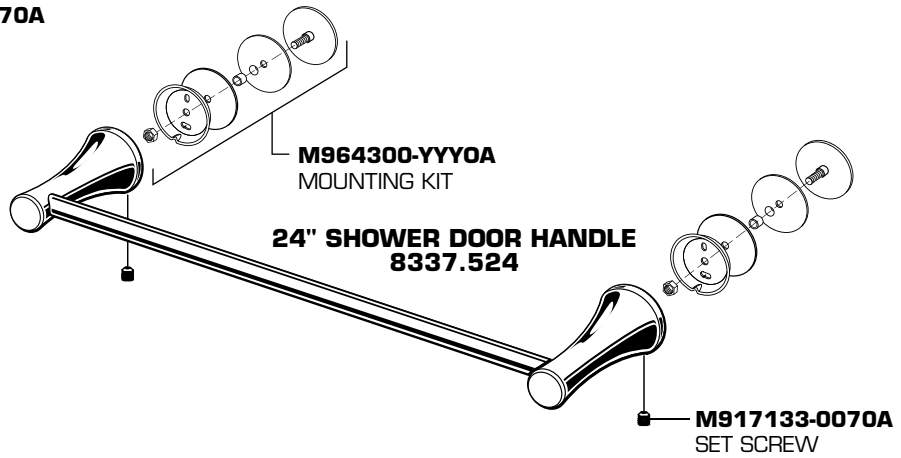

## C SERIES Casual Bath Accessories

- 18" TOWEL BAR
- 24" TOWEL BAR
- TOWEL RING
- DOUBLE ROBE HOOK
- TOILET PAPER HOLDER
- 24" SHOWER DOOR HANDLE
- 6" SHOWER DOOR HANDLE

### MODEL NUMBERS

8337.018
8337.024
8337.190
8337.210
8337.230
8337.524
8337.506

Replace the "YYY" with appropriate finish code

CHROME	002
OIL RUBBED BRONZE	224
SATIN NICKEL	295

**HOT LINE FOR HELP**  
For toll-free information and answers to your questions, call:  
1-800-442-1902  
Weekdays 8:00 a.m. to 8:00 p.m. EST  
IN MEXICO 01-800-839-12-00