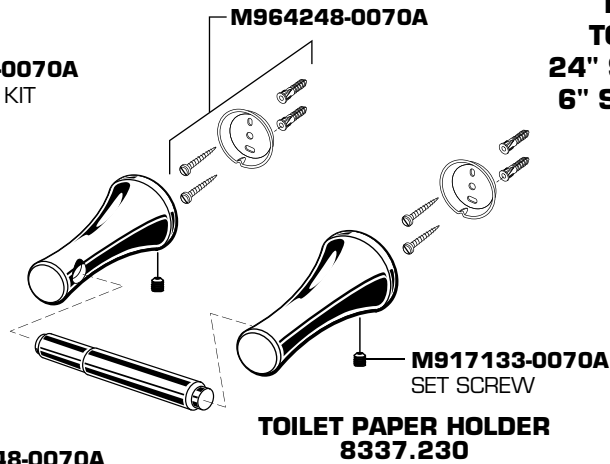

## C SERIES Casual Bath Accessories

- 18" TOWEL BAR
- 24" TOWEL BAR
- TOWEL RING
- DOUBLE ROBE HOOK
- TOILET PAPER HOLDER
- 24" SHOWER DOOR HANDLE
- 6" SHOWER DOOR HANDLE

### MODEL NUMBERS

8337.018
8337.024
8337.190
8337.210
8337.230
8337.524
8337.506

Replace the "YYY" with appropriate finish code

CHROME	002
OIL RUBBED BRONZE	224
SATIN NICKEL	295

**HOT LINE FOR HELP**  
For toll-free information and answers to your questions, call:  
1-800-442-1902  
Weekdays 8:00 a.m. to 8:00 p.m. EST  
IN MEXICO 01-800-839-12-00