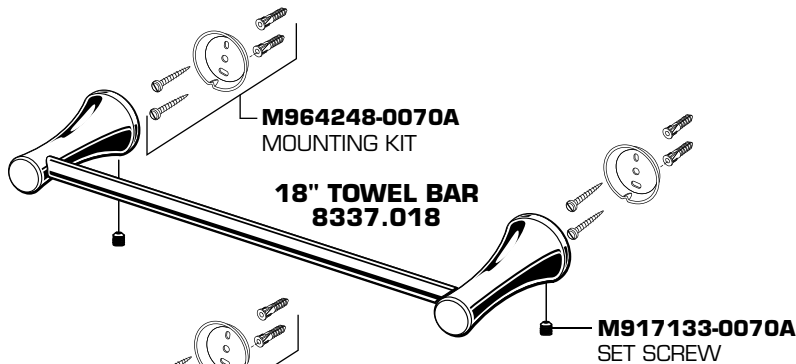

## C SERIES Casual Bath Accessories

- 18" TOWEL BAR
- 24" TOWEL BAR
- TOWEL RING
- DOUBLE ROBE HOOK
- TOILET PAPER HOLDER
- 24" SHOWER DOOR HANDLE
- 6" SHOWER DOOR HANDLE

### MODEL NUMBERS

8337.018
8337.024
8337.190
8337.210
8337.230
8337.524
8337.506

Replace the "YYY" with appropriate finish code

CHROME	002
OIL RUBBED BRONZE	224
SATIN NICKEL	295

**HOT LINE FOR HELP**  
For toll-free information and answers to your questions, call:  
1-800-442-1902  
Weekdays 8:00 a.m. to 8:00 p.m. EST  
IN MEXICO 01-800-839-12-00