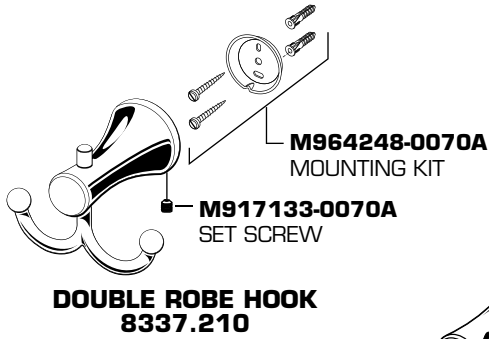

## C SERIES Casual Bath Accessories

- 18" TOWEL BAR
- 24" TOWEL BAR
- TOWEL RING
- DOUBLE ROBE HOOK
- TOILET PAPER HOLDER
- 24" SHOWER DOOR HANDLE
- 6" SHOWER DOOR HANDLE

### MODEL NUMBERS

8337.018
8337.024
8337.190
8337.210
8337.230
8337.524
8337.506

Replace the "YYY" with appropriate finish code

CHROME	002
OIL RUBBED BRONZE	224
SATIN NICKEL	295

**HOT LINE FOR HELP**  
For toll-free information and answers to your questions, call:  
1-800-442-1902  
Weekdays 8:00 a.m. to 8:00 p.m. EST  
IN MEXICO 01-800-839-12-00