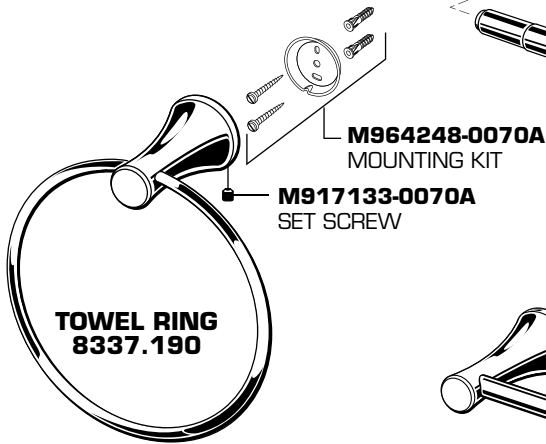

## C SERIES Casual Bath Accessories

- 18" TOWEL BAR
- 24" TOWEL BAR
- TOWEL RING
- DOUBLE ROBE HOOK
- TOILET PAPER HOLDER
- 24" SHOWER DOOR HANDLE
- 6" SHOWER DOOR HANDLE

### MODEL NUMBERS

8337.018
8337.024
8337.190
8337.210
8337.230
8337.524
8337.506

Replace the "YYY" with appropriate finish code

CHROME	002
OIL RUBBED BRONZE	224
SATIN NICKEL	295

**HOT LINE FOR HELP**  
For toll-free information and answers to your questions, call:  
1-800-442-1902  
Weekdays 8:00 a.m. to 8:00 p.m. EST  
IN MEXICO 01-800-839-12-00