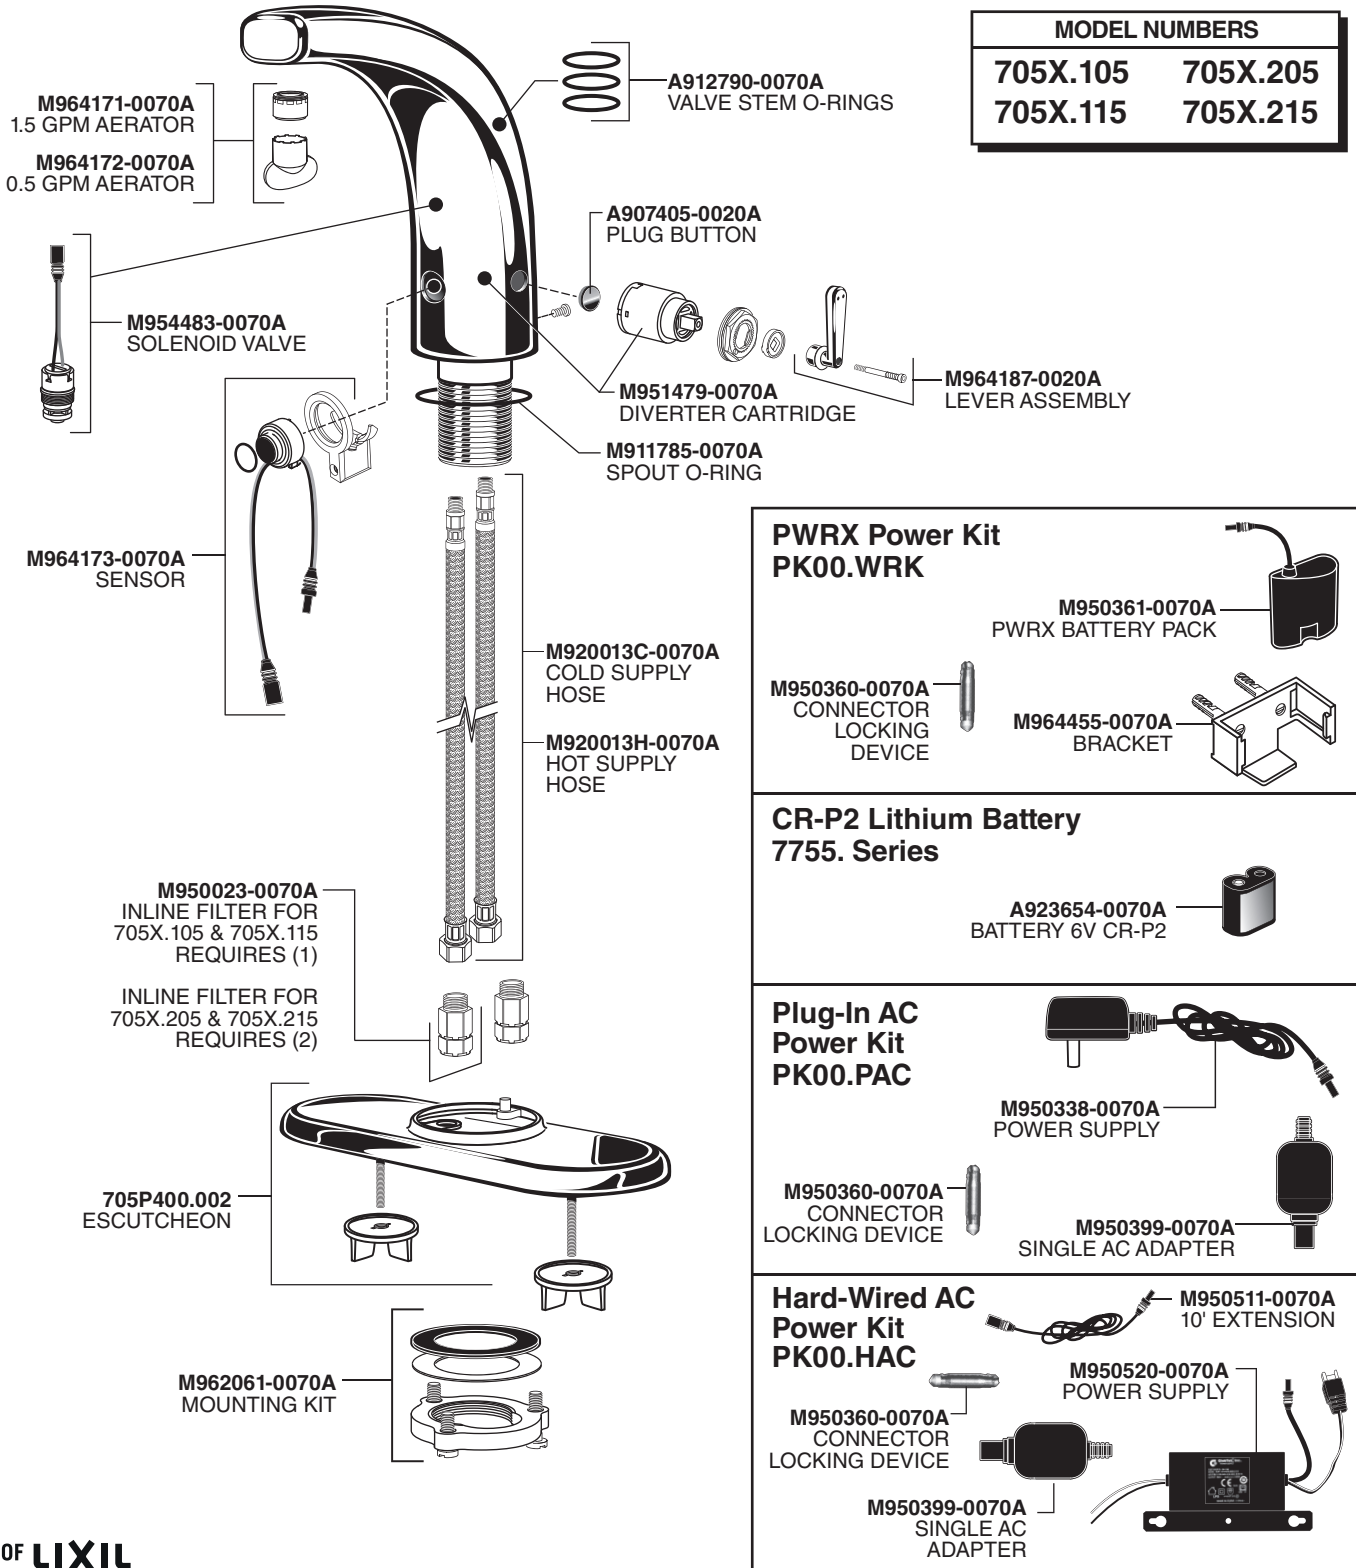

American Standard

Appropriate finish code

CHROME 002

SELECTRONIC® Integrated Faucet with Above-Deck Mixing

MODEL NUMBERS

705X.105	705X.205
705X.115	705X.215

PART OF **LIXIL**

HOT LINE FOR HELP

For toll-free information and answers to your questions, call:

(844) CRT-TEAM / (844) 278-8326

Mon. - Fri. 8:00 a.m. to 8:00 p.m. EST Saturday 10:00 a.m. to 4:00 p.m. EST
IN MEXICO 01-800-839-1200

IN CANADA 1-800-387-0369 (TORONTO 1-905-306-1093)
Weekdays 8:00 a.m. to 7:00 p.m. EST

Product names listed herein are trademarks of AS America, Inc. ©2017

To learn more about American Standard Selectronic® Products visit our website at:
www.americanstandard-us.com or e-mail us at: CRTTEAM@americanstandard.com

Multi-AC Power Kit PK00.MAC

M950511-0070A
10' EXTENSION

M950512-0070A
MULTI-AC ADAPTER