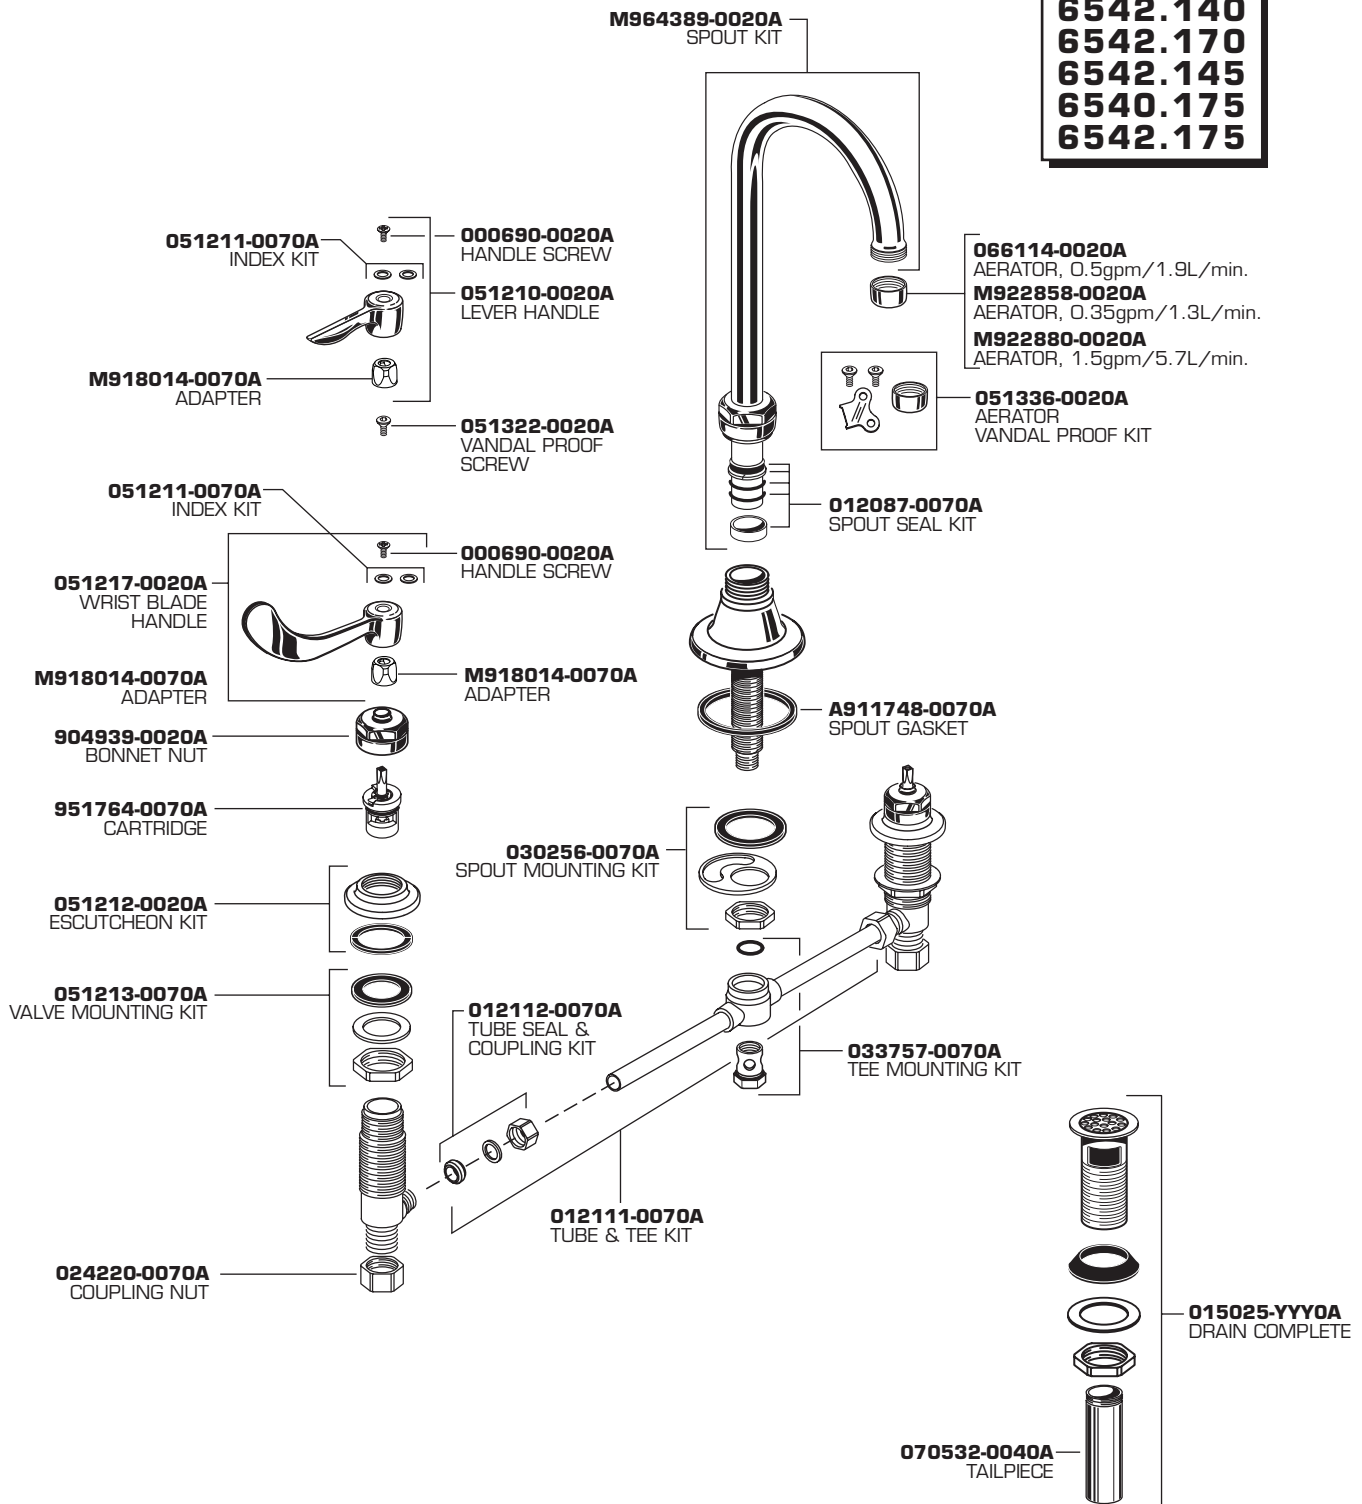

MONTERREY
SPREAD LAVATORY
FAUCETS

MODEL NUMBERS

6540.140
6540.170
6542.140
6542.170
6542.145
6540.175
6542.175

HOT LINE FOR HELP

For toll-free information and answers to your questions, call:
1-800-442-1902
Weekdays 8:00 a.m. to 6:00 p.m. EST
IN CANADA 1-800-387-0369 (TORONTO 1-905-306-1093)
Weekdays 8:00 a.m. to 7:00 p.m. EST
IN MEXICO 01-800-839-1200

Appropriate finish code

CHROME 002