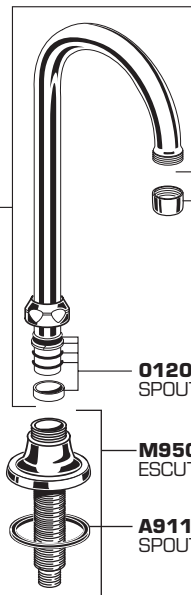

MONTERREY
SPREAD LAVATORY
FAUCETS

MODEL NUMBERS

6540.171
6540.174
6542.177
6542.178
6542.179
6540.188

M964388-0020A
SPOUT KIT
(6540.188)

012087-0070A
SPOUT SEAL KIT
M923207-0070A
FLOW RESTRICTOR

051211-0070A
INDEX KIT

051217-0020A
WRIST BLADE
HANDLE

904939-0020A
BONNET NUT

951764-0070A
CARTRIDGE

051212-0020A
ESCUTCHEON KIT

051213-0070A
VALVE MOUNTING KIT

024220-0070A
COUPLING NUT

051322-0020A
VANDAL PROOF
SCREW

M918014-0070A
ADAPTER

030256-0070A
SPOUT MOUNTING KIT

012112-0070A
TUBE SEAL &
COUPLING KIT

012111-0070A
TUBE & TEE KIT

M964389-0020A
SPOUT KIT
(6540.171, 6540.174)

012087-0070A
SPOUT SEAL KIT

M950284-0020A
ESCUTCHEON KIT

A911748-0070A
SPOUT GASKET