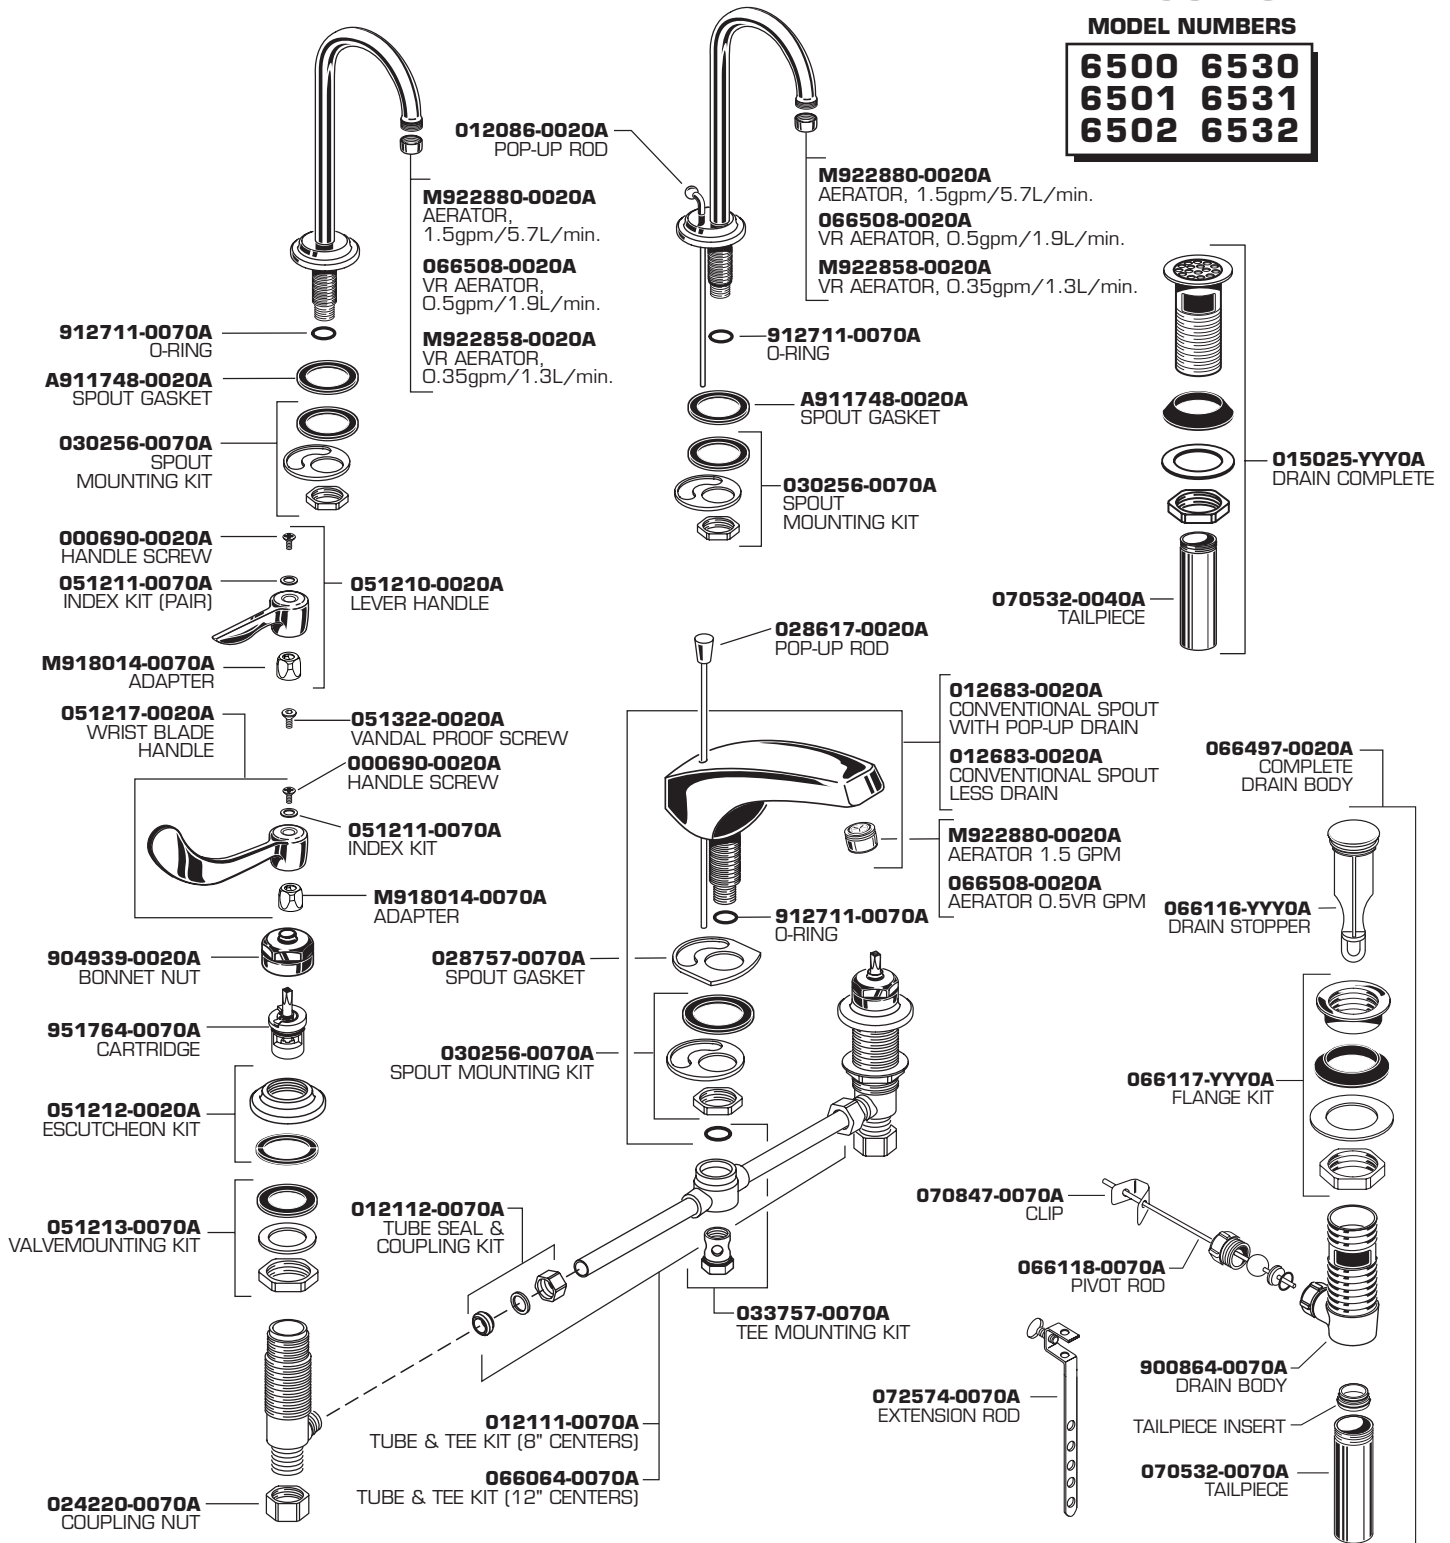

MODEL NUMBERS

6500	6530
6501	6531
6502	6532

HOT LINE FOR HELP

For toll-free information and answers to your questions, call:
1-800-442-1902
Weekdays 8:00 a.m. to 6:00 p.m. EST
IN CANADA 1-800-387-0369 (TORONTO 1-905-306-1093)
Weekdays 8:00 a.m. to 7:00 p.m. EST
IN MEXICO 01-800-839-1200