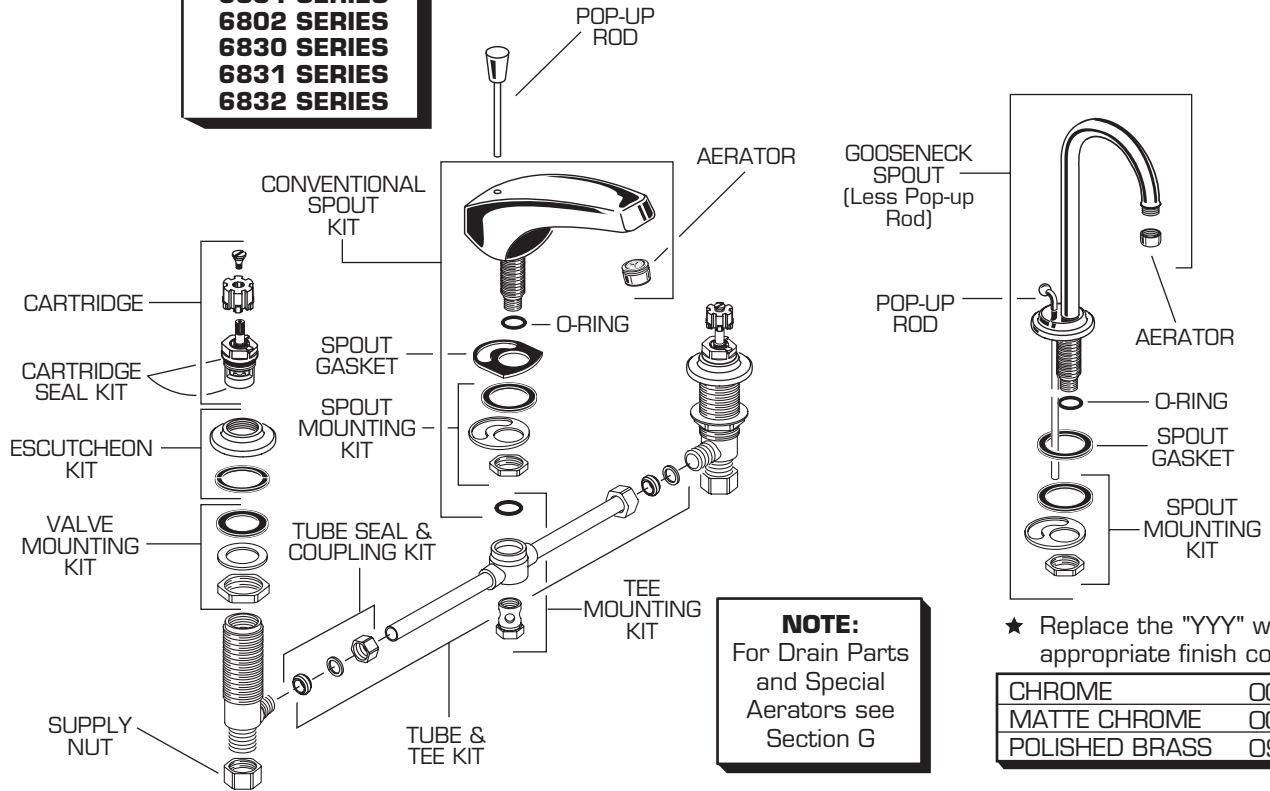

**WIDE-SPREAD LAVATORY FAUCET  
WITH RIGID CONNECTIONS  
MODEL NUMBERS**

**6801 SERIES  
6802 SERIES  
6830 SERIES  
6831 SERIES  
6832 SERIES**

**NOTE:**  
For Drain Parts  
and Special  
Aerators see  
Section G

★ Replace the "YYY" with  
appropriate finish code

CHROME	002
MATTE CHROME	003
POLISHED BRASS	099

REPAIR PARTS	DESCRIPTION	PART NUMBER ★	PKG QTY
Handles	See Heritage-Amarilis Handles in Section E		
Spouts	Conventional Spout (less Drain)	012684-YYY0A	1
	Conventional Spout (with Drain)	012683-YYY0A	1
	Gooseneck Spout (less Drain)	012124-YYY0A	1
	Gooseneck Spout (with Drain)	012128-0020A	1
Faucet Parts	Cartridge	028610-0070A	1
	Cartridge Seal Kit	030741-0070A	1
	Valve Mounting Kit	030258-0070A	1
	Valve Escutcheon Kit	030257-YYY0A	1
	Tee Mounting Kit	033757-0070A	1
	Tube & Tee Kit (8" Centers)	012111-0070A	1
	Tube & Tee Kit (12" Centers)	066064-0070A	1
	Tube Seal & Coupling Kit	012112-0070A	1
	Supply Nut (Brass)	024220-0070A	2
	*O-Ring	912711-0070A	1
	Spout Mounting Kit	030256-0070A	1
	2.2 gpm Aerator (Conventional Spout)	066070-YYY0A	1
	2.2 Aerator (Gooseneck Spout)	066108-YYY0A	1
	0.35 gpm VR Aerator (Gooseneck Spout)	M922286-YYY0A	1
	0.35 gpm VR Aerator (Conventional Spout)	M922858-YYY0A	1
	Spout Gasket (Conventional Spout)	028757-0070A	1
	Spout Gasket (Gooseneck Spout)	012669-0070A	1
	Pop-up Rod (Conventional Spout)	028617-YYY0A	1
	Pop-up Rod (Gooseneck Spout)	012086-YYY0A	1

\*O-RING ALSO INCLUDED IN THE TEE MOUNTING  
AND TUBE SEAL COUPLING KITS