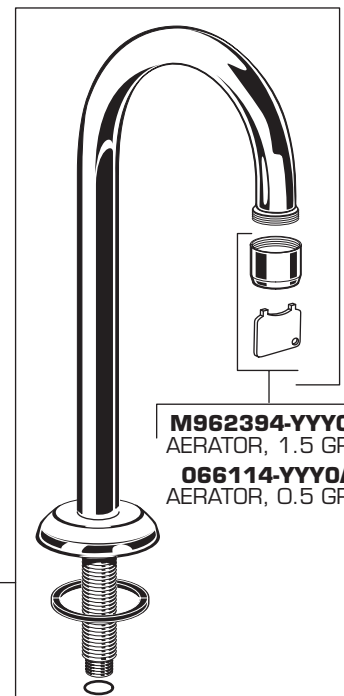

METERING Center Set Faucets PRODUCT NUMBERS

1340.825
1340.827
1340.725
5" GN 1340.855
5" GN 1340.857
6" GN 1340.865

M962390-YYY0A
HANDEL KIT

M962391-0070A
INDEX KIT

M952200-YYY0A
ACTUATOR UNIT

M913860-0070A
WASHER

M952210-0070A
VALVE

M952220-0070A
FILTER SCREEN

M962392-YYY0A
VALVE KIT

M962398-YYY0A
ESCUTCHEON KIT

051213-0070A
MOUNTING KIT

024220-0070A
SUPPLY NUT

012078-0070A
VALVE COUPLING KIT

M962406-YYY0A
6" SPOUT KIT

Replace the "YYY" with appropriate finish code

CHROME 002

M962399-YYY0A
SPOUT KIT

M962393-YYY0A
AERATOR, 1.5 GPM

066508-YYY0A
AERATOR, 0.5 GPM

A911836-0070A
SEAL WASHER

030256-0070A
SPOUT MTG. KIT

028679-0070A
TUBE & TEE ASSEMBLY

033757-0070A
TEE MTG. KIT

M962400-0070A
TUBE & TEE ASSEMBLY
(FOR 1340.725)

M962394-YYY0A
AERATOR, 1.5 GPM

M962405-YYY0A
5" SPOUT KIT

M962394-YYY0A
AERATOR, 1.5 GPM

066114-YYY0A
AERATOR, 0.5 GPM

HOT LINE FOR HELP