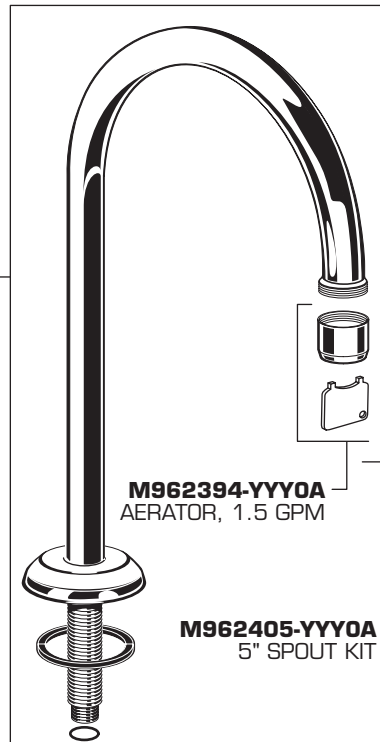

METERING Center Set Faucets PRODUCT NUMBERS

1340.825
1340.827
1340.725
5" GN 1340.855
5" GN 1340.857
6" GN 1340.865

M962390-YYY0A
HANDEL KIT

M962391-0070A
INDEX KIT

M952200-YYY0A
ACTUATOR UNIT

M913860-0070A
WASHER

M952210-0070A
VALVE

M952220-0070A
FILTER SCREEN

M962392-YYY0A
VALVE KIT

M962398-YYY0A
ESCUTCHEON KIT

051213-0070A
MOUNTING KIT

024220-0070A
SUPPLY NUT

012078-0070A
VALVE COUPLING KIT

M962406-YYY0A
6" SPOUT KIT

Replace the "YYY" with appropriate finish code

CHROME 002

M962399-YYY0A
SPOUT KIT

M962393-YYY0A
AERATOR, 1.5 GPM

066508-YYY0A
AERATOR, 0.5 GPM

A911836-0070A
SEAL WASHER

030256-0070A
SPOUT MTG. KIT

028679-0070A
TUBE & TEE ASSEMBLY

033757-0070A
TEE MTG. KIT

M962400-0070A
TUBE & TEE ASSEMBLY
(FOR 1340.725)

M962394-YYY0A
AERATOR, 1.5 GPM

M962405-YYY0A
5" SPOUT KIT

M962394-YYY0A
AERATOR, 1.5 GPM

066114-YYY0A
AERATOR, 0.5 GPM

HOT LINE FOR HELP