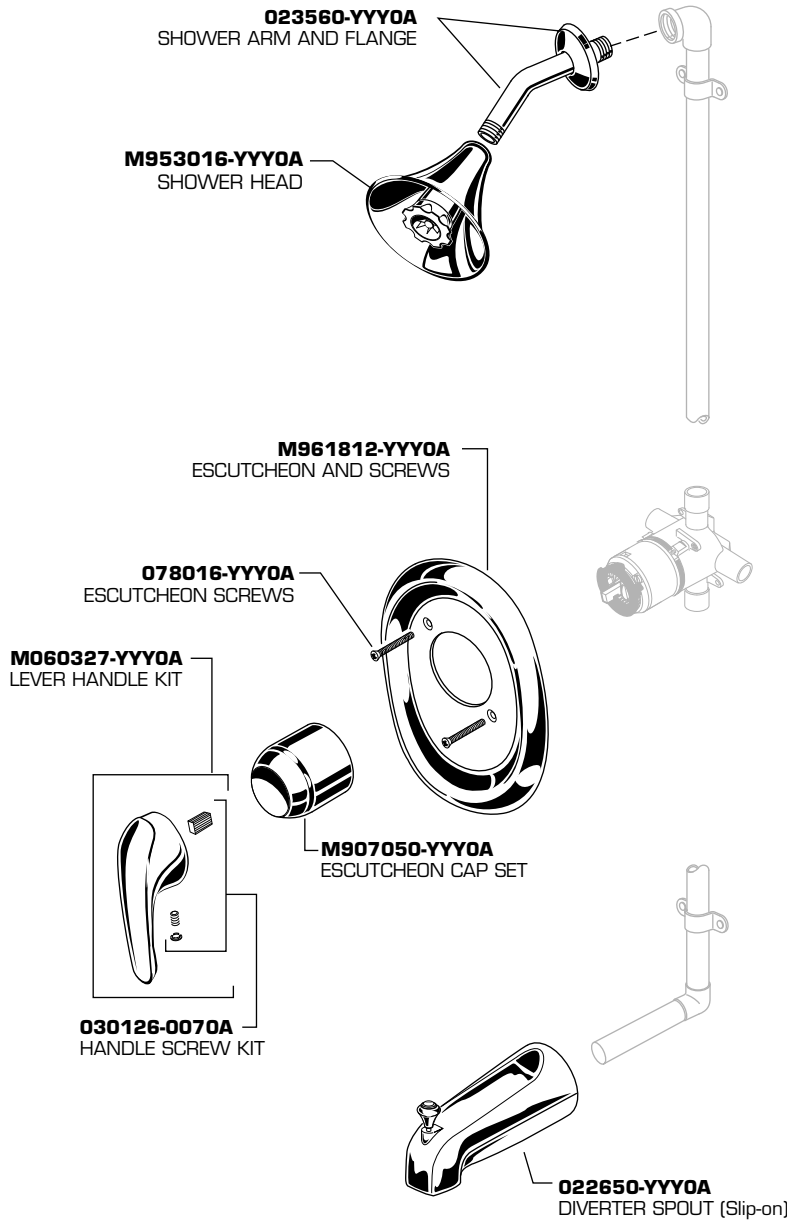

# Seva™

**BATH/SHOWER TRIM KIT**  
**MODEL NUMBER**

**T480.508**  
**T480.507**

Replace the "YYY" with appropriate finish code

CHROME	002
CHROME/BRASS	299

**HOT LINE FOR HELP**  
 For toll-free information and answers to your questions, call:  
 1 (800) 442-1902  
 Weekdays 8:00 a.m. to 6:00 p.m. EST  
 IN MEXICO 01-800-839-12-00  
 IN CANADA 1-800-387-0369 (TORONTO 1-905-306-1093)  
 Weekdays 8:00 a.m. to 7:00 p.m. EST