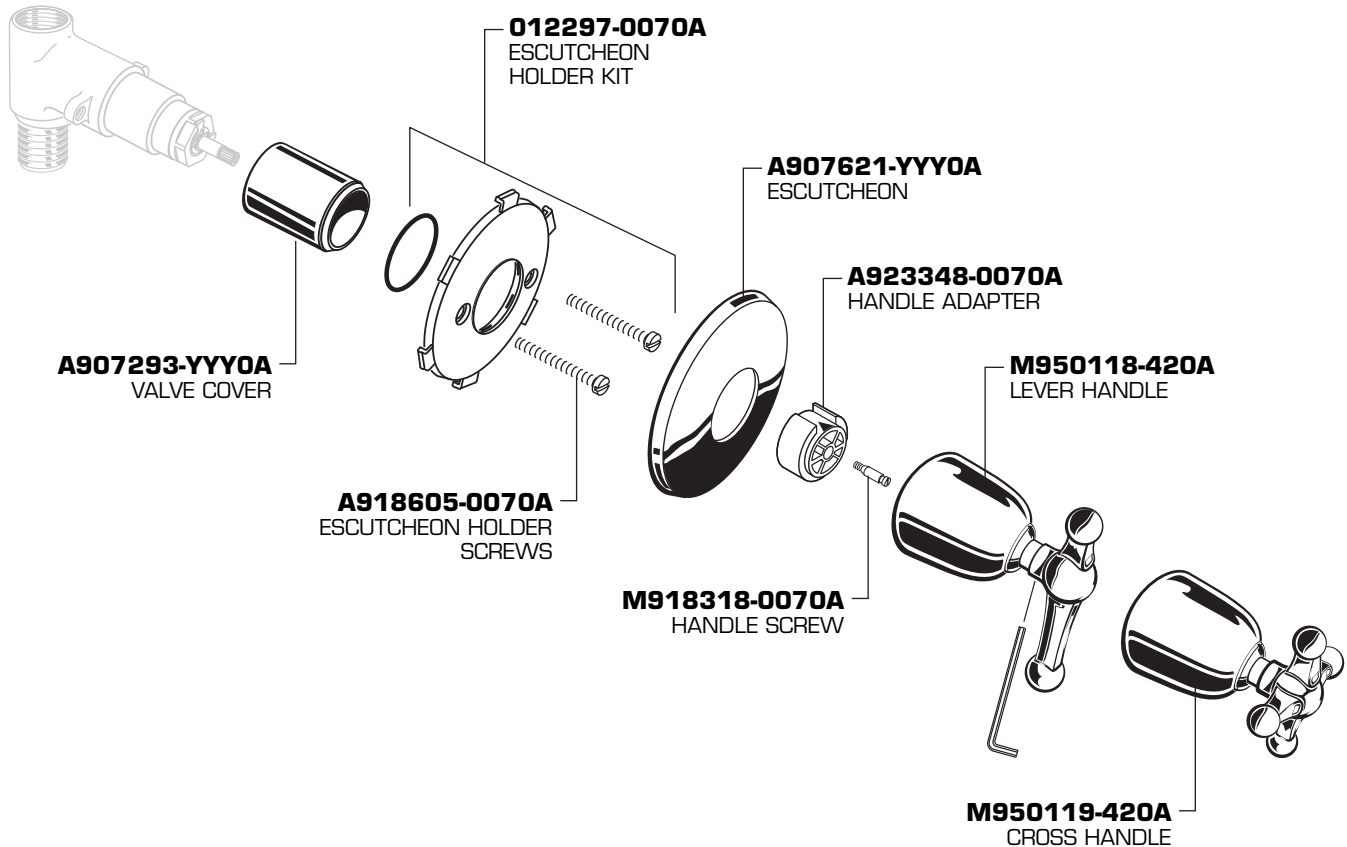

American Standard

ENFIELD ON/OFF VALVE TRIM

MODEL NUMBER

T37370X

Replace the "YYY" with
appropriate finish code

CHROME	002
POLISHED NICKEL	008
BLACKENED BRONZE	068
SATIN NICKEL	295

HOT LINE FOR HELP
For toll-free information and answers to your questions, call:
1 (800) 442-1902
Weekdays 8:00 a.m. to 6:00 p.m. EST
IN CANADA 1-800-387-0369 (TORONTO 1-905-306-1093)
Weekdays 8:00 a.m. to 7:00 p.m. EST
IN MEXICO 01-800-839-1200