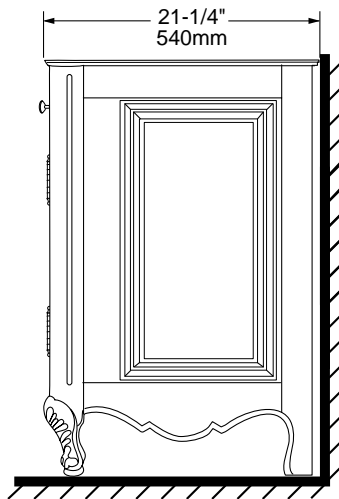

BORDEAUX VANITY w/WOOD TOP
9535.200