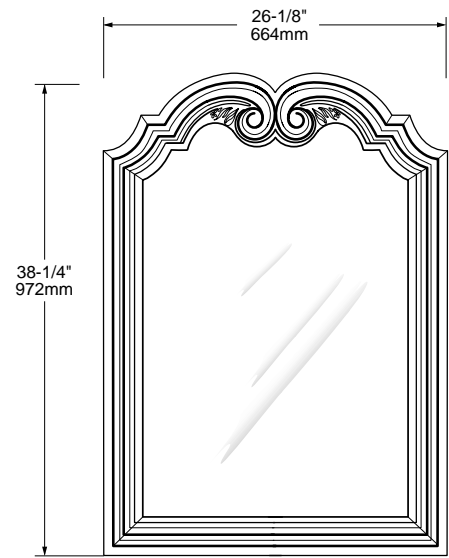

**Nominal Dimensions:**

32-3/8" x 21-1/4" (822 x 540mm)

35-5/8" (905mm) height (w/Wood top)

35-3/4" (908mm) height (w/Marble top)

**9586.101 Bordeaux Mirror**

- Solid Alder wood frame and mirror compliments Bordeaux Vanity.

**Nominal Dimensions:**

26-1/8" x 38-1/4" (664 x 972mm)

SEE REVERSE SIDE FOR ROUGHING-IN DIMENSIONS

**9532.200** Bordeaux Vanity shown with optional River Sand Marble top, Ovalyn undercounter and Amarilis Jasmine faucet with metal lever handle.

**9586.101** Bordeaux Mirror.

To Be Specified  
(Recommended Sinks for Wood Top):

**0575.000 Coventry**

**0573.000 Sebring**

To Be Specified (Optional):

**9532.495** Marble top pre-cut for Ovalyn undercounter drilled with 8" faucet holes

**0495.221** Ovalyn undercounter sink required for Marble top (specify color)

Faucet\*:

Faucet Finish

River Sand

Bianco Caracca

**NOTE:** The above are photographs of the Bordeaux Marble Vanity Top and are to be only used as a guide for selection. Marble is a natural product and as such may vary in shading and texture. Viewing Marble Tops on display at a local AMSTD. Dealer is recommended.