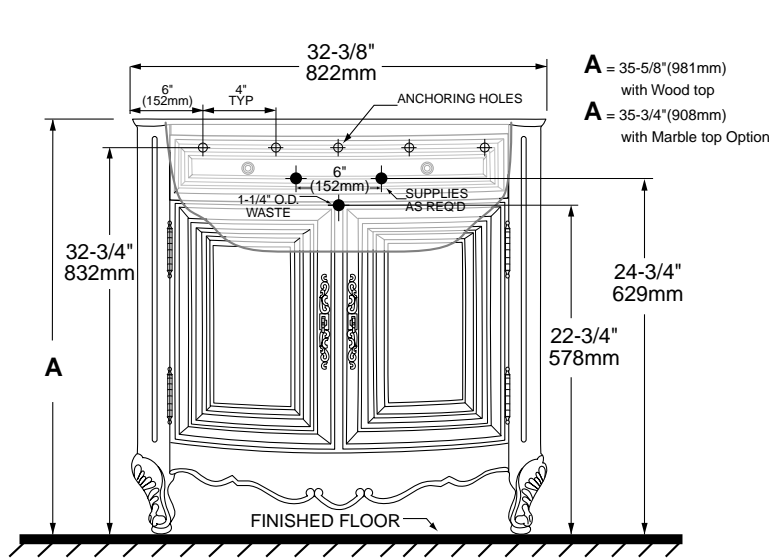

BORDEAUX VANITY w/WOOD TOP
9535.200