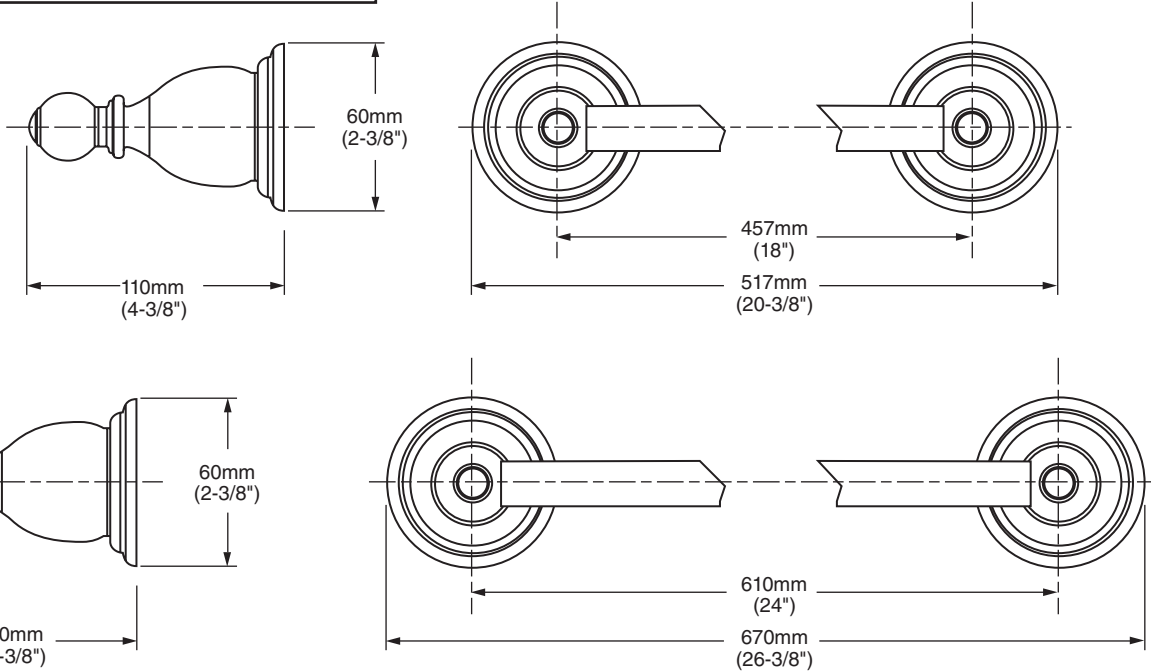

MODEL NUMBER:

☐ 8040.180 18" Towel Bar

☐ 8040.240 24" Towel Bar

Available Finishes

| | |
|------|----------------------------------------------------|
| .224 | Oil Rubbed Bronze |
| .228 | Polished Chrome w/extra PVD Polished Brass accents |
| .234 | PVD Satin Nickel w/extra Polished Chrome accents |

SUGGESTED SPECIFICATION:

18" and 24" Towel Bar shall feature solid brass construction with tarnish - free PVD finish. Shall feature concealed mounting with no exposed set screws. Towel Bar shall be American Standard Model # 8040.____.____.