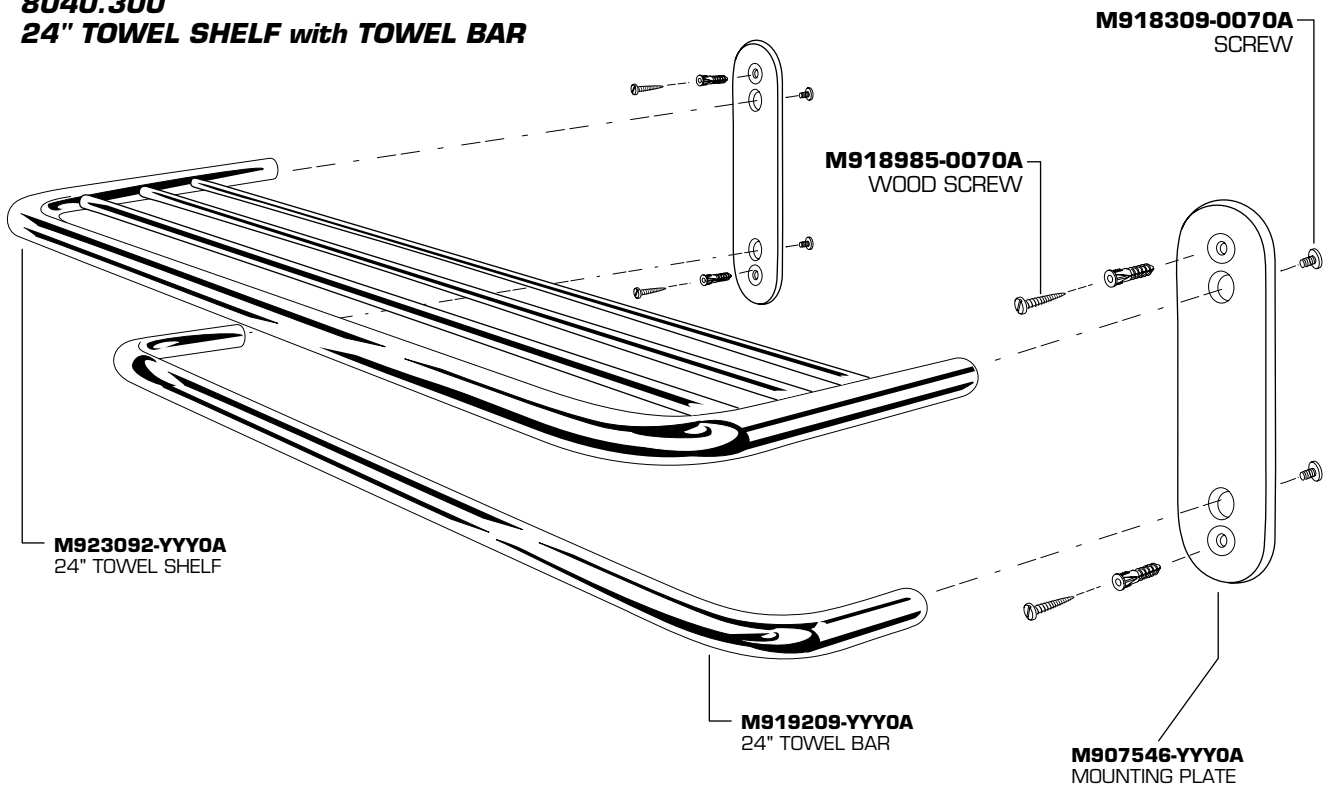

American Standard

ACCESSORIES
24" TOWEL SHELF
WITH TOWEL BAR

MODEL NUMBERS

8040.300

8040.300
24" TOWEL SHELF with TOWEL BAR

Replace the "YYY" with appropriate finish code

CHROME	002
POLISHED BRASS	099

HOT LINE FOR HELP
 For toll-free information and answers to your questions, call:
 1-800-442-1902
 Weekdays 8:00 a.m. to 8:00 p.m. EST
 IN CANADA 1-800-387-0369 (TORONTO 1-905-306-1093)
 Weekdays 8:00 a.m. to 7:00 p.m. EST