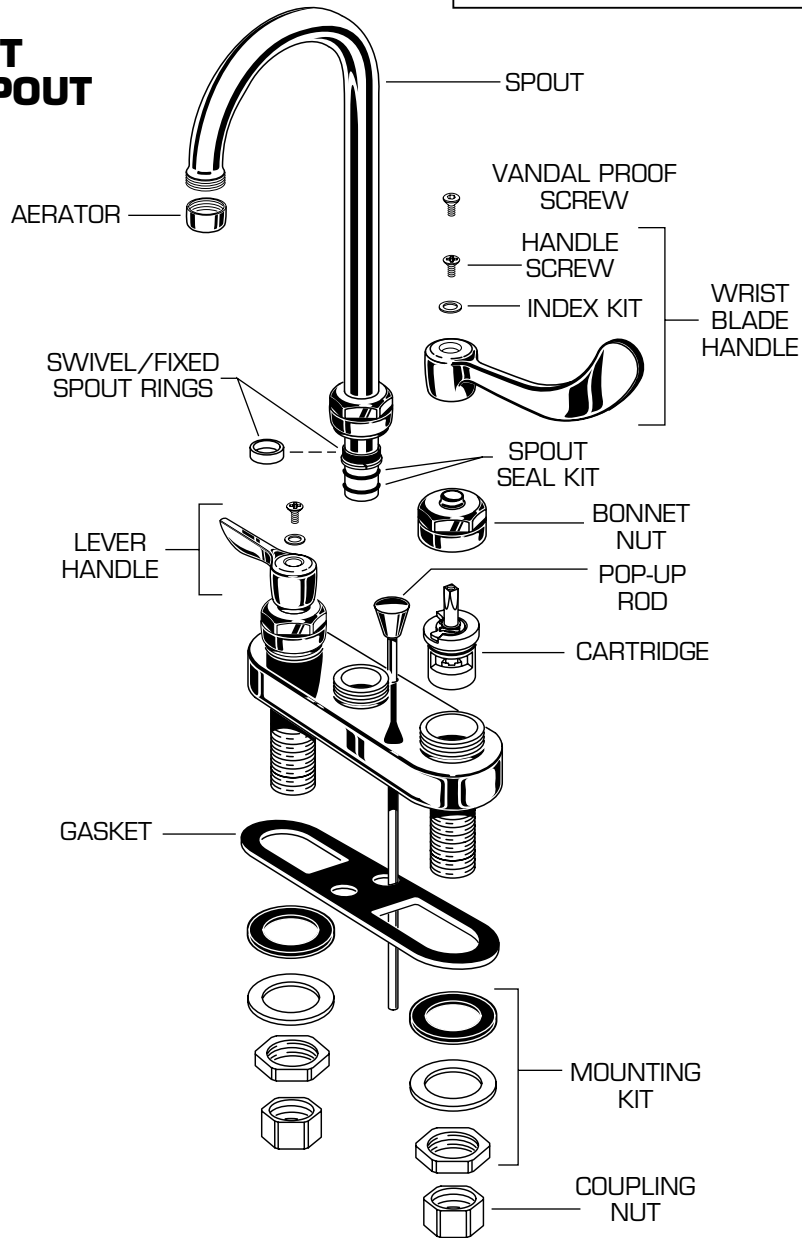

MONTERREY™

American Standard

CENTERSET LAVATORY FAUCET WITH GOOSENECK SPOUT

MODEL NUMBERS

7500 SERIES
7501 SERIES
7502 SERIES

VANDAL PROOF KIT

NOTE:
For Drain Parts
and Special
Aerators, see
Section G

REPAIR PARTS	DESCRIPTION	PART NUMBER ★	PKG QTY
Handle Parts	Lever Handle	051210-0020A	1
	Wrist Blade Handle	051217-0020A	1
	Index Kit	051211-0070A	1 Pair
	Handle Screw	000690-0020A	1
	Vandal Proof Screw	051322-0020A	2
Faucet Parts	Bonnet Nut	904939-0020A	1
	Cartridge	951764-0070A	1
	Pop-Up Rod	028617-0020A	1
	Swivel/Fixed Spout Rings	051214-0070A	1 Set
	Spout	051216-0020A	1
	Mounting Kit	030255-0070A	2 Sets
	Supply Nut (Brass)	024220-0070A	2
	Gasket	911928-0070A	1
	Aerator	066108-0020A	1
	Spout Seal Kit	012087-0070A	1
	Vandle Proof Kit	051336-0020A	1