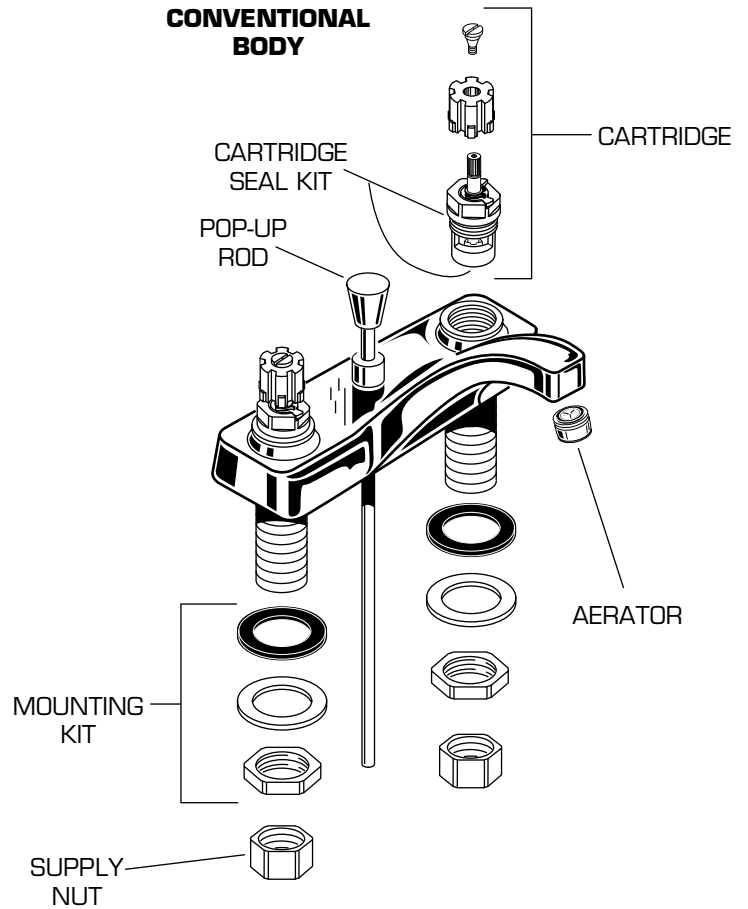

**CENTERSET  
LAVATORY FAUCET  
MODEL NUMBERS**

**5400 SERIES    7400 SERIES  
5401 SERIES    7401 SERIES  
5402 SERIES    7402 SERIES**

★ Replace the "YYY" with appropriate finish code

CHROME	002
MATTE CHROME	003
POLISHED BRASS	099

**NOTE:**  
For Drain Parts and Special Aerators see Section G

★ Replace the "YYY" with appropriate finish code

CHROME	002
MATTE CHROME	003
WHITE	020
BONE	021
GOLD	094
POLISHED BRASS	099

REPAIR PARTS	DESCRIPTION	PART NUMBER ★	PKG QTY	BULK QTY
Handles	See Heritage-Amarilis Handles in Section E			
Faucet Parts	Cartridge	028610-0070A	1	25
	Cartridge Seal Kit	030741-0070A	1	-
	Mounting Kit	030255-0070A	2 sets	-
	Supply Nut (Brass)	024220-0070A	2	-
	Aerator (Conventional)	066070-YYY0A	1	-
	Aerator (Gooseneck)	066108-YYY0A	1	-
	Pop-up Rod	028617-YYY0A	1	-
	Pop-up Rod (Gooseneck)	012086-YYY0A	1	-
	Gooseneck Spout	060281-YYY0A	1	-