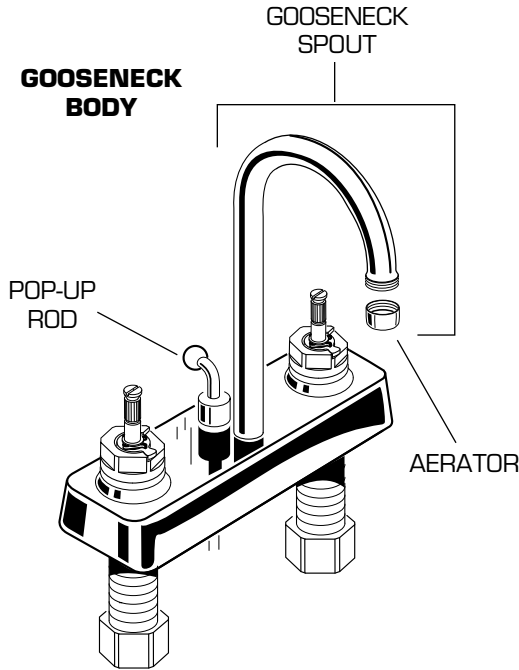

**CENTERSET  
LAVATORY FAUCET  
MODEL NUMBERS**

**5400 SERIES    7400 SERIES  
5401 SERIES    7401 SERIES  
5402 SERIES    7402 SERIES**

★ Replace the "YYY" with appropriate finish code

CHROME	002
MATTE CHROME	003
POLISHED BRASS	099

**NOTE:**  
For Drain Parts and Special Aerators see Section G

★ Replace the "YYY" with appropriate finish code

CHROME	002
MATTE CHROME	003
WHITE	020
BONE	021
GOLD	094
POLISHED BRASS	099

REPAIR PARTS	DESCRIPTION	PART NUMBER ★	PKG QTY	BULK QTY
Handles	See Heritage-Amarilis Handles in Section E			
Faucet Parts	Cartridge	028610-0070A	1	25
	Cartridge Seal Kit	030741-0070A	1	-
	Mounting Kit	030255-0070A	2 sets	-
	Supply Nut (Brass)	024220-0070A	2	-
	Aerator (Conventional)	066070-YYY0A	1	-
	Aerator (Gooseneck)	066108-YYY0A	1	-
	Pop-up Rod	028617-YYY0A	1	-
	Pop-up Rod (Gooseneck)	012086-YYY0A	1	-
	Gooseneck Spout	060281-YYY0A	1	-