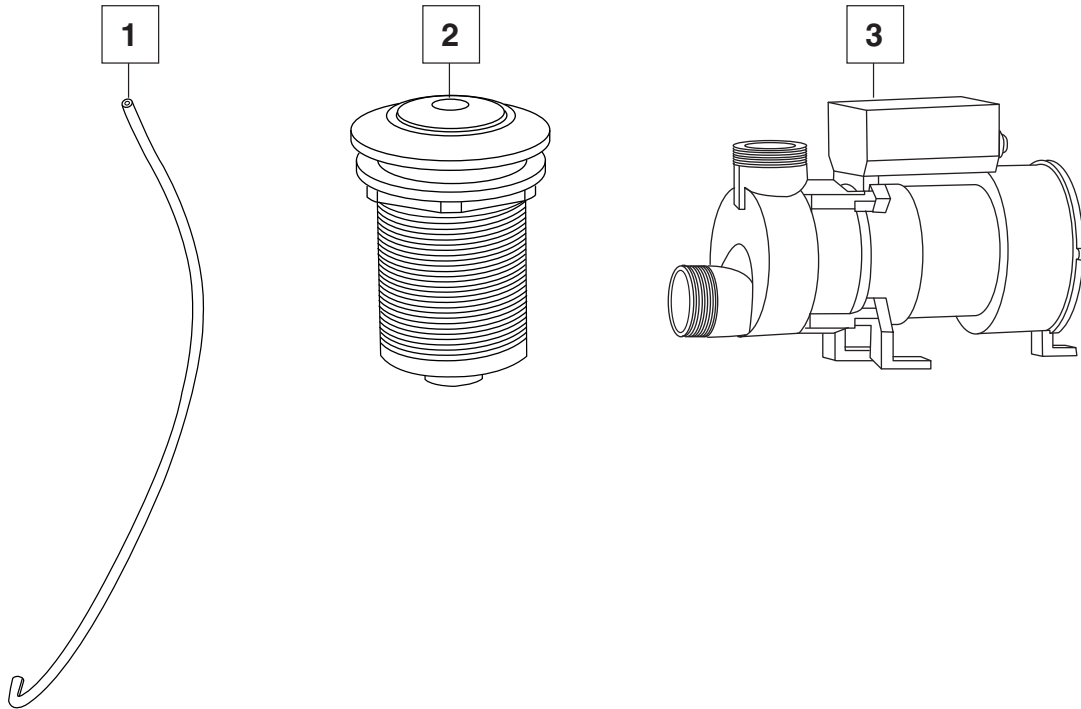

**EVOLUTION® CORNER
EVERCLEAN® WHIRLPOOL**

**MODEL NUMBERS:
6060VC**

NO.	DESCRIPTION	PART #	AVAILABLE COLOR	QTY
1	Clean Eyeball Jet Assembly — Small	754607-201.XXX0A	011, 020, 021, 222	1
2	Clean Eyeball Jet Assembly — Large	754609-201.XXX0A	011, 020, 021, 222	1
3	Kit: Clean Small Jet Body & Threaded Escutcheon, Antimicrobial PVC	755009-151.0070A	N/A	1
4	Kit: Clean Large Jet Body & Threaded Escutcheon, Antimicrobial PVC	755010-151.0070A	N/A	1
5	Submersible Air Volume Control Cap	753665-201.XXX0A	011, 020, 021, 178, 222	1
6	Kit: Submersible Air Control, Manifold & Escutcheon, Antimicrobial PVC	755012-151.0070A	N/A	1
7	Kit: NuWhirl Suction Fitting, Elbow, Body, Tubing Assembly & Clamp Antimicrobial PVC	755017-151.XXX0A	011, 020, 021, 178, 222	1
8	Kit: 3/8" Hose Kit, Antimicrobial PVC with couplings (not shown)	755026-151.0070A	N/A	2 FT
9	Kit: 1" Hose Kit, Antimicrobial PVC with couplings (not shown)	755027-151.0070A	N/A	2 FT
10	Discharge Tee Antimicrobial PVC	047438-0050C	N/A	1
11	Pump Suction/Discharge Coup Antimicrobial PVC	047186-0050C	N/A	1

Available Colors: 011 - Artic White, 020 - White, 021 - Bone, 178 - Black, 222 - Linen

**EVOLUTION® CORNER
EVERCLEAN® WHIRLPOOL**

**MODEL NUMBERS:
6060VC**

NO.	DESCRIPTION	PART #	AVAILABLE COLOR	QTY
1	Air Actuator Tubing - 3FT.	047602-0070A		1
2	Air Actuator	752439-XXX0A	011, 020, 021, 222	1
3	WOW pump – 2.1 HPR	753922-0070A		1