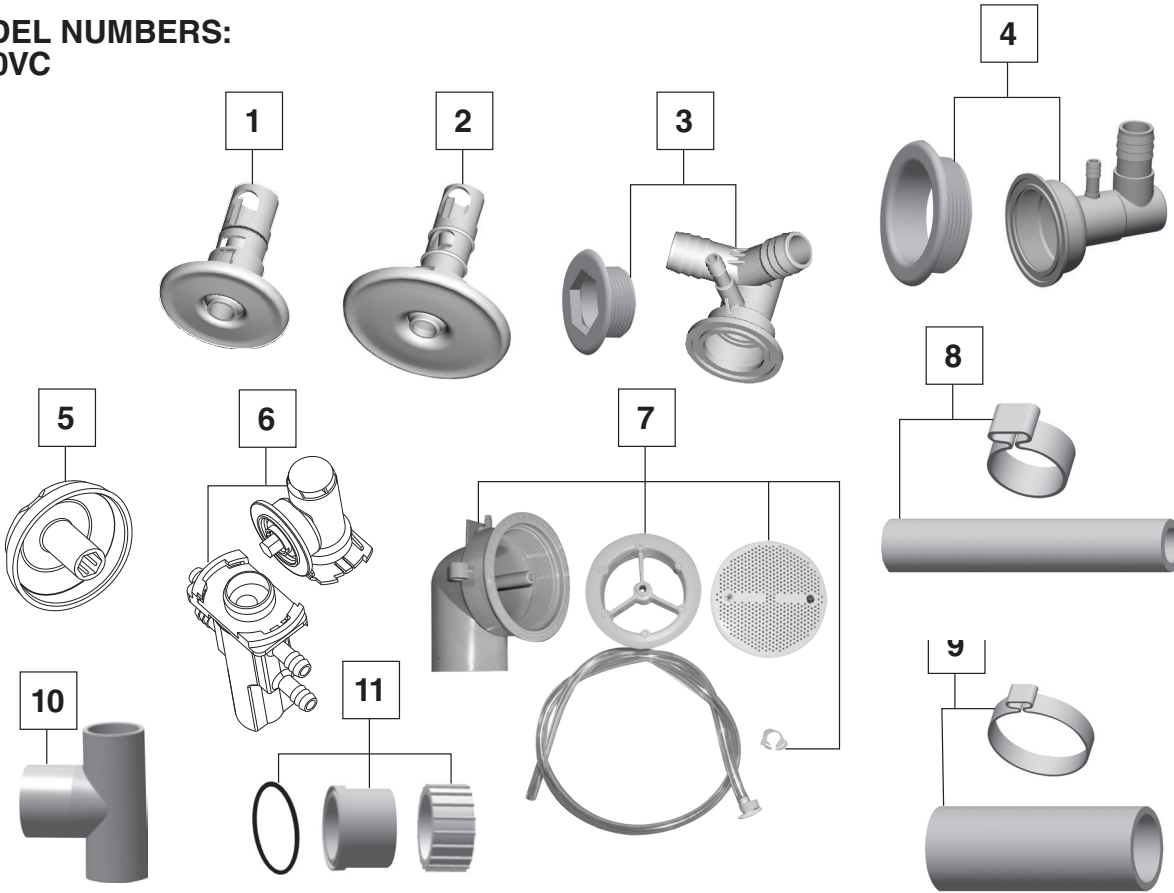

**EVOLUTION® CORNER
EVERCLEAN® WHIRLPOOL**

**MODEL NUMBERS:
6060VC**

NO.	DESCRIPTION	PART #	AVAILABLE COLOR	QTY
1	Clean Eyeball Jet Assembly — Small	754607-201.XXX0A	011, 020, 021, 222	1
2	Clean Eyeball Jet Assembly — Large	754609-201.XXX0A	011, 020, 021, 222	1
3	Kit: Clean Small Jet Body & Threaded Escutcheon, Antimicrobial PVC	755009-151.0070A	N/A	1
4	Kit: Clean Large Jet Body & Threaded Escutcheon, Antimicrobial PVC	755010-151.0070A	N/A	1
5	Submersible Air Volume Control Cap	753665-201.XXX0A	011, 020, 021, 178, 222	1
6	Kit: Submersible Air Control, Manifold & Escutcheon, Antimicrobial PVC	755012-151.0070A	N/A	1
7	Kit: NuWhirl Suction Fitting, Elbow, Body, Tubing Assembly & Clamp Antimicrobial PVC	755017-151.XXX0A	011, 020, 021, 178, 222	1
8	Kit: 3/8" Hose Kit, Antimicrobial PVC with couplings (not shown)	755026-151.0070A	N/A	2 FT
9	Kit: 1" Hose Kit, Antimicrobial PVC with couplings (not shown)	755027-151.0070A	N/A	2 FT
10	Discharge Tee Antimicrobial PVC	047438-0050C	N/A	1
11	Pump Suction/Discharge Coup Antimicrobial PVC	047186-0050C	N/A	1

Available Colors: 011 - Artic White, 020 - White, 021 - Bone, 178 - Black, 222 - Linen

**EVOLUTION® CORNER
EVERCLEAN® WHIRLPOOL**

**MODEL NUMBERS:
6060VC**

NO.	DESCRIPTION	PART #	AVAILABLE COLOR	QTY
1	Air Actuator Tubing - 3FT.	047602-0070A		1
2	Air Actuator	752439-XXX0A	011, 020, 021, 222	1
3	WOW pump – 2.1 HPR	753922-0070A		1

Available Colors: 011 - Artic White, 020 - White, 021 - Bone, 222 - Linen