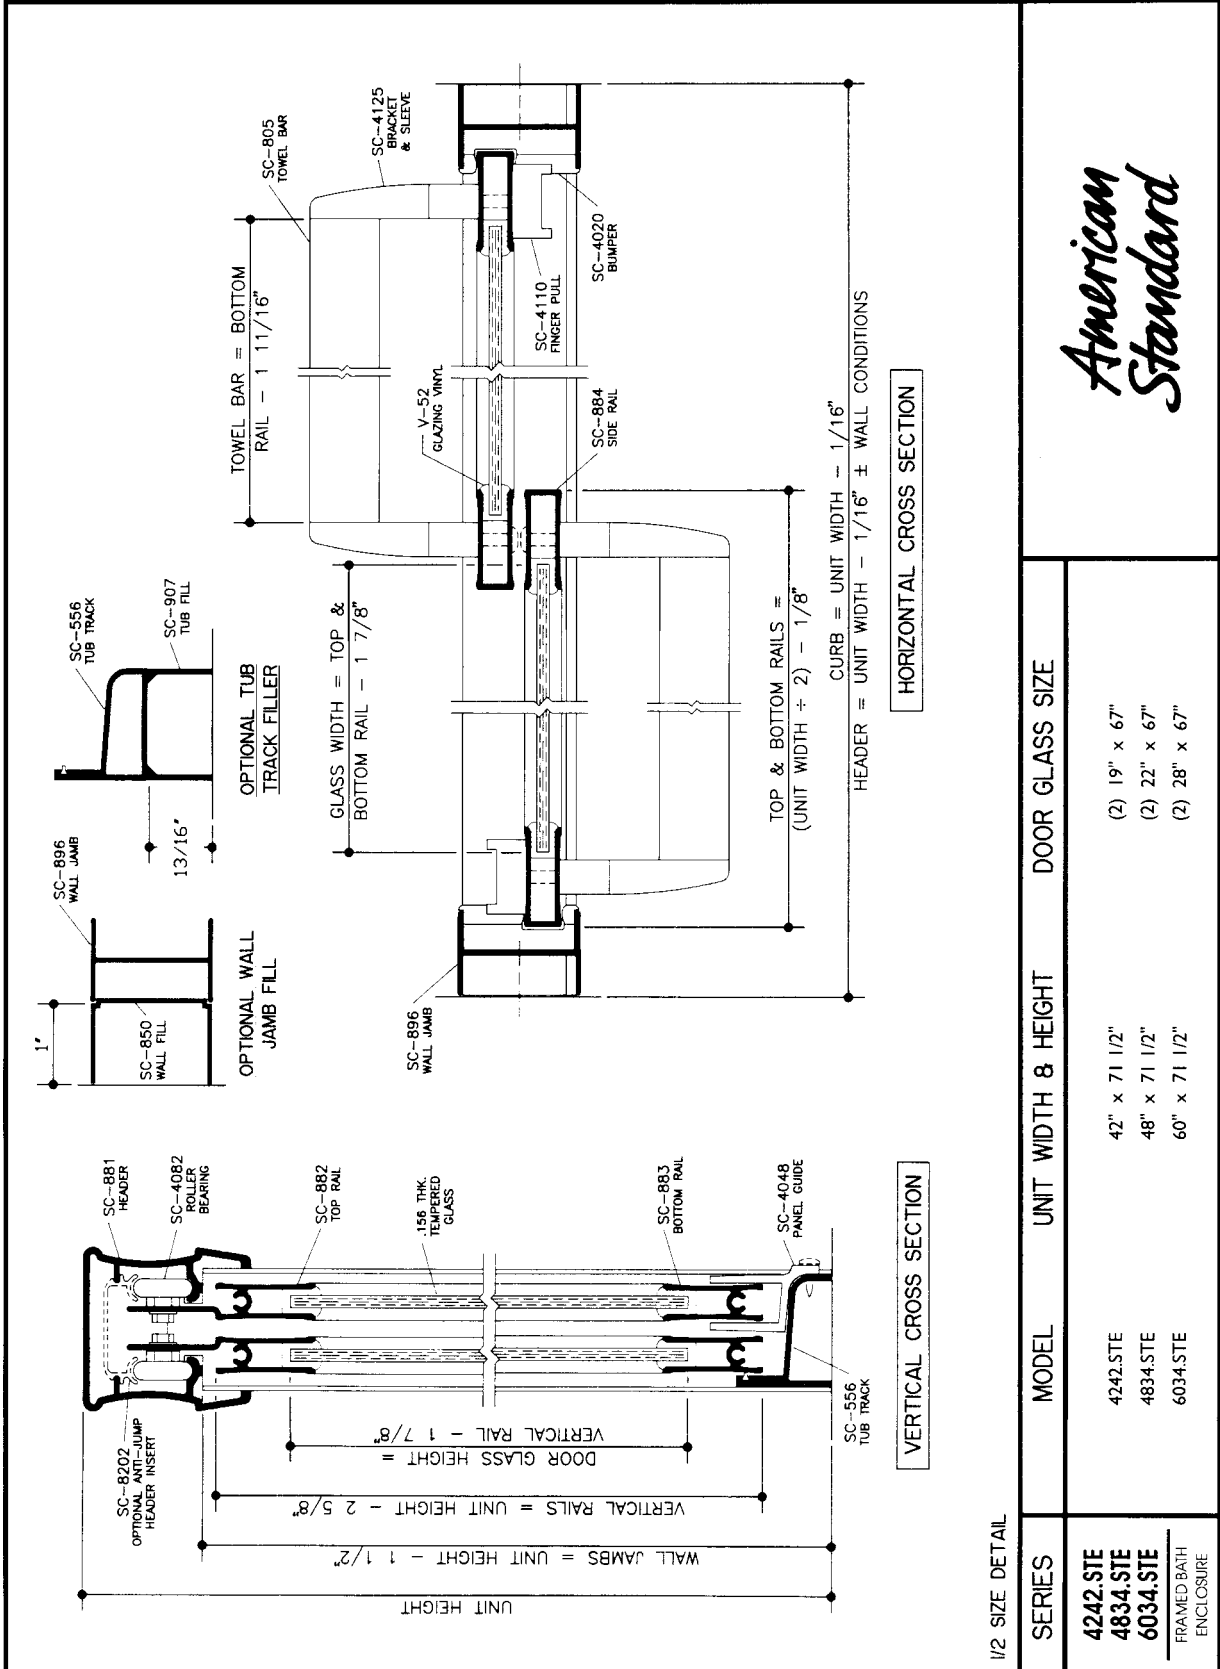

SLIDING SHOWER DOOR ENCLOSURES

Product Features:

- Tempered safety glass
- Header to jamb safety lock
- Adjustable roller assembly for out-of-square installations
- Easy clean tackless sill plate
- Jamb bumpers
- Towel bars on interior and exterior of unit
- Concealed caulking channels for water-tight installation

6034.STE1 Obscure Glass

6034.STE2 Clear Glass

6034.STE3 Etched Glass

6034.STE4 Fluted Glass

56 to 60 x 71-1/2
(1422 to 1524 x 1816mm)

4834.STE1 Obscure Glass

4834.STE2 Clear Glass

4834.STE3 Etched Glass

4834.STE4 Fluted Glass

44 to 48 x 71-1/2
(1118 to 1219 x 1816mm)

4242.NEOE1 Obscure Glass

4242.NEOE2 Clear Glass

4242.NEOE3 Etched Glass

4242.NEOE4 Fluted Glass

40 to 42 x 71-1/2
(1016 to 1067 x 1816mm)

To Be Specified -

* See Fixture and Faucet section for available models

SPS 6034/4834/4242.STE1/2/3/4