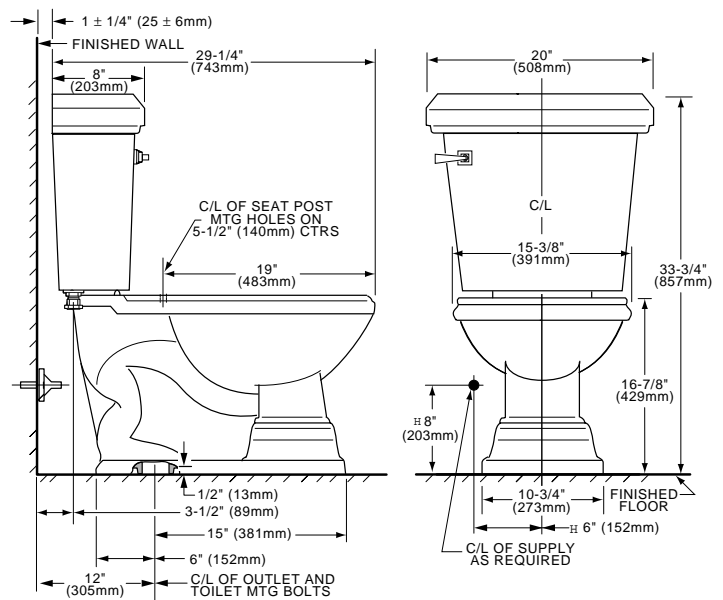

**TOWN SQUARE™ RIGHT HEIGHT  
ELONGATED TOILET**

**2797.016**

- Vitreous china
- Low-consumption (6.0 Lpf/1.6 gpf)
- Elongated siphon jet action bowl with 2" trapway
- AquaForce flushing technology
- Right Height bowl rim height at 16-7/8"
- American classic styling on bowl and tank design matched to pedestal and countertop lavatories
- Front-mounted chrome trip lever design matched to Town Square faucets
- Design matched molded elongated Town Square seat and cover (5725.027) included
- 2 bolt caps
- Internal trapway area fully glazed
- 100% factory flush tested

**3797.016 Bowl**

**4707.016 Tank**

Nominal Dimensions: 29-1/4" x 20" x 33-3/4"  
(743 x 508 x 857mm)

Fixture only, supply by others

**Compliance Certifications -  
Meets or Exceeds the Following Specifications:**

- ASME A112.19.2M (and 19.6M) for Vitreous China Fixtures - includes Flush Performance, Ball Pass Diameter, Trap Seal Depth and all Dimensions

**To Be Specified**

- Color:  White  Bone  Linen  Black
- Alternate Seat:
- Supply with stop:

**NOTES:**  
THIS COMBINATION IS DESIGNED TO ROUGH-IN AT A MINIMUM DIMENSION OF 305MM (12") FROM FINISHED WALL TO C/L OF OUTLET.  
\* DIMENSIONS SHOWN FOR LOCATION OF SUPPLY ARE SUGGESTED.  
SUPPLY NOT INCLUDED WITH FIXTURE AND MUST BE ORDERED SEPARATELY.  
IMPORTANT: Dimensions of fixtures are nominal and may vary within the range of tolerance established by ANSI Standard A112.19.2.  
These measurements are subject to change or cancellation. No responsibility is assumed for use of superseded or voided pages.