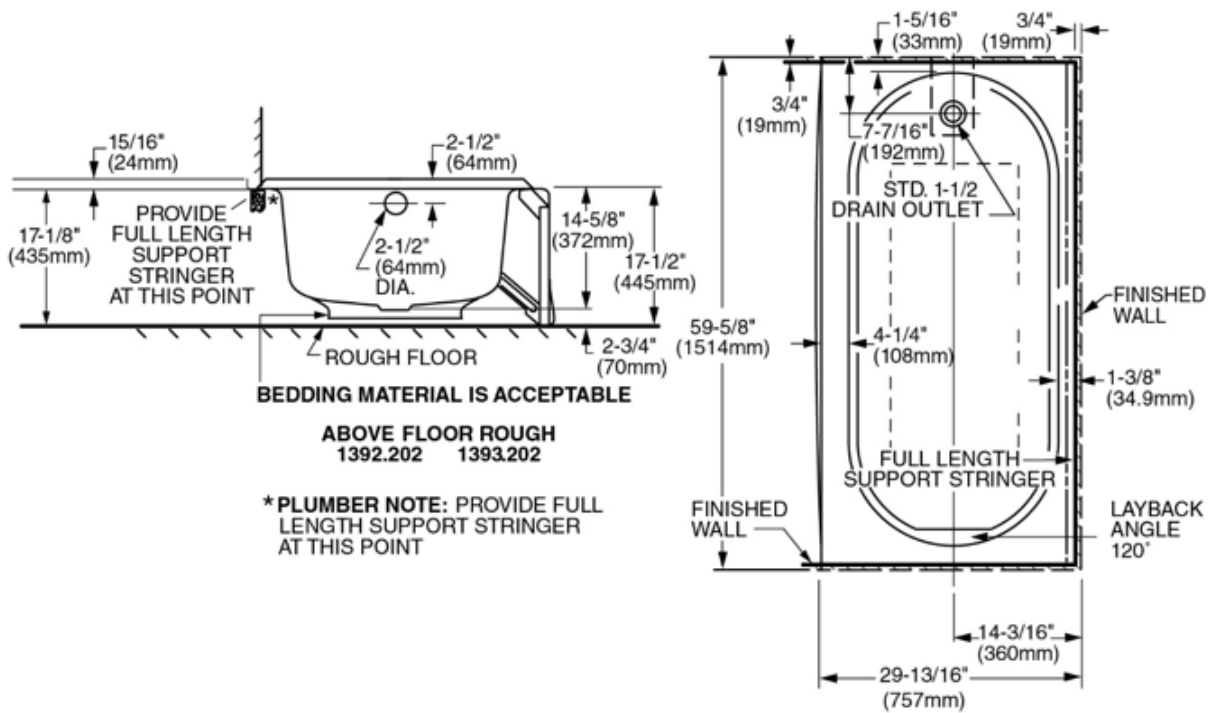

1392202

MADE IN USA

*American
Standard*

PRINCETON® PRO STEEL 60 X 30-INCH ABOVE FLOOR ROUGH INTEGRAL APRON BATHTUB WITH LEFT-HAND OUTLET

TECHNICAL DATA:

Product Height	17.5 in (444.5 mm)
Product Length	59.63 in (1514.6 mm)
Product Width	29.81 in (757.17 mm)
Tub Water Capacity	42 gal (US)
Bathing Well Rim Length	42 in
Bathing Well Rim Width	19 in
Soaking Depth	9-1/2 in

PRODUCT COMPONENTS:

OPTIONAL PRODUCTS/ACCESSORIES:

1583470.002-UNIVERSAL DRAIN CHR
1583470.020-UNIVERSAL DRAIN WHT
1583470.295-UNIVERSAL DRAIN BN
3961BWT60.020-PRINCETON PRO 60X30 DTS TILE BATH WALLS

**LEFT HAND TUB ILLUSTRATED
RIGHT HAND TUB IS REVERSED**

NOTE: Install this product according to the installation guide. ADA, CSA compliant when installed to the specific requirements of these regulations.

We reserve the right to make revisions without notice to product specifications. 08-12-2024

US
Tel: 1.855.815.0004

Canada
Tel: 855.836.9615

For the most current Specification Sheet, go to <https://www.americanstandard-us.com>.

For the most current Specification Sheet, go to <https://www.americanstandard.ca>.

PART OF LIXIL