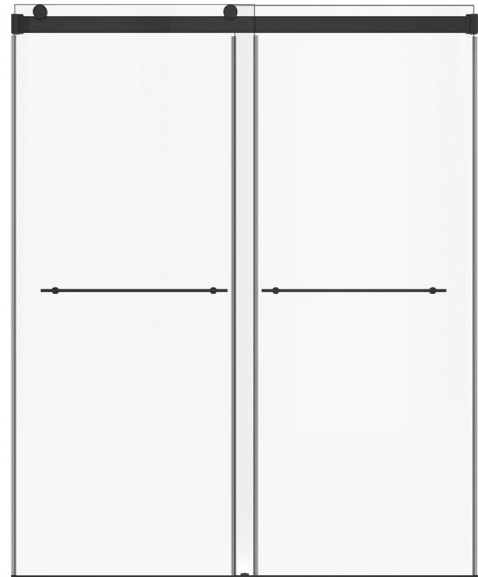

**ASPIRATIONS™ 60" x 72" SHOWER DOOR**

**AM00854400.XXX FRAMELESS SHOWER DOOR**

**Stylish Design:**

- Frameless shower with barn door-type sliding operation
- Clear, 3/8" thick tempered glass for safety
- Two 20" towel bar handles for easy use and additional storage
- Dual opening panels for easy entry and exit
- Available in Chrome, Brushed Nickel and Matte Black finishes
- Coordinates with Aspirations™ bathroom suite

**Easy Install and Care:**

- Easy-to-clean glass helps prevent streaking by sheeting the water to carry away dirt
- Aluminum components and stainless steel screws prevent rusting or corrosion
- Fits alcoves between 58-1/2" - 59-7/16"
- Requires minimum 2-9/16" threshold depth
- Out-of-plumb adjustability

**Door Panel Dimensions:**

30-1/16 x 71-5/8"  
(764 x (1820mm))

**Compliance Certifications -  
Meets or Exceeds the Following  
Specifications:**

- ANSI Z97.1

**To Be Specified - Required:**

- Finish Color
  - .213 Chrome
  - .243 Matte Black
  - .295 Brushed Nickel