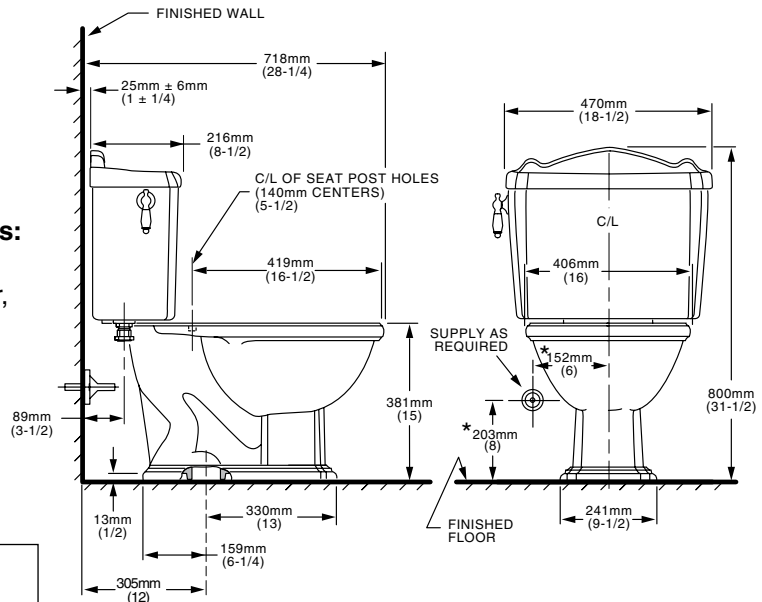

Compliance Certifications -

Meets or Exceeds the Following Specifications:

- ASME A112.19.2M for Vitreous China Fixtures - includes Flush Performance, Ball Pass Diameter, Trap Seal Depth and all Dimensions