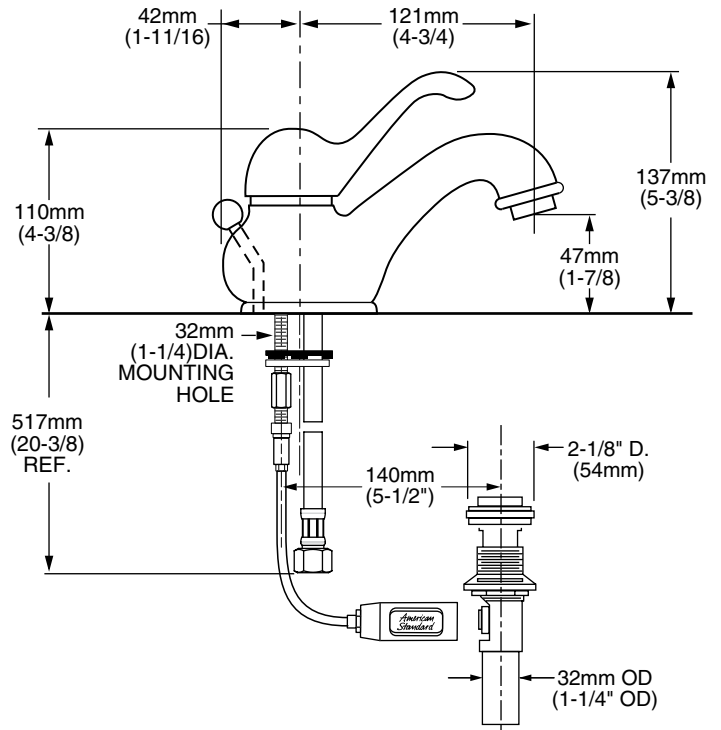

MODEL NUMBER:

- ❑ **3808.101 Single Control Lavatory**
Pop-up drain. Escutcheon (for mounting on 4" centers).
Decorative trim ring (for single hole mounting).

GENERAL DESCRIPTION:

Cast brass body. Metal Lever handle. Washerless 47mm ceramic disc valve cartridge. Equipped with a hot limit safety stop. Braided flexible supply hoses with 3/8" compression connectors. Fitting can be mounted on 4" centers using supplied brass escutcheon or by single hole mounting method using supplied decorative ring. 20 inch (500mm) long flexible stainless steel drain cable is pre-assembled to spout. Metal Speed Connect® drain body with 1-1/4 inch (32mm) tail piece. 1.5 gpm/5.7L/min. maximum flow rate.

PRODUCT FEATURES:

- Brass Construction:** Durable. Easy to clean.
- Ceramic Disc Valve Cartridge:** Assures a lifetime of drip-free performance.
- Adjustable Hot Limit Safety Stop:** Limits the amount of hot water allowed to mix with cold. Reduces the risk of accidental scalding.
- Low Lead:** Meets NSF Standard 61/Section 9 & Prop 65 lead requirements.
- Exclusive Speed Connect Metal Drain:**
 - Fewer parts. Installs in less time.
 - No adjustments required - seals the first time, every time.
 - Flexible stainless steel cable - installs effortlessly in tight spaces.
- Choice of Finishes:** Wide range of durable finishes.

SUGGESTED SPECIFICATION:

Single control lavatory faucet shall feature a cast brass body and all metal handle. Shall also feature washerless ceramic disc valve cartridge. Fitting shall be equipped with a hot limit safety stop. Shall also feature a metal drain body with stainless steel cable actuation. Fitting shall be American Standard Model # 3808.101.____.