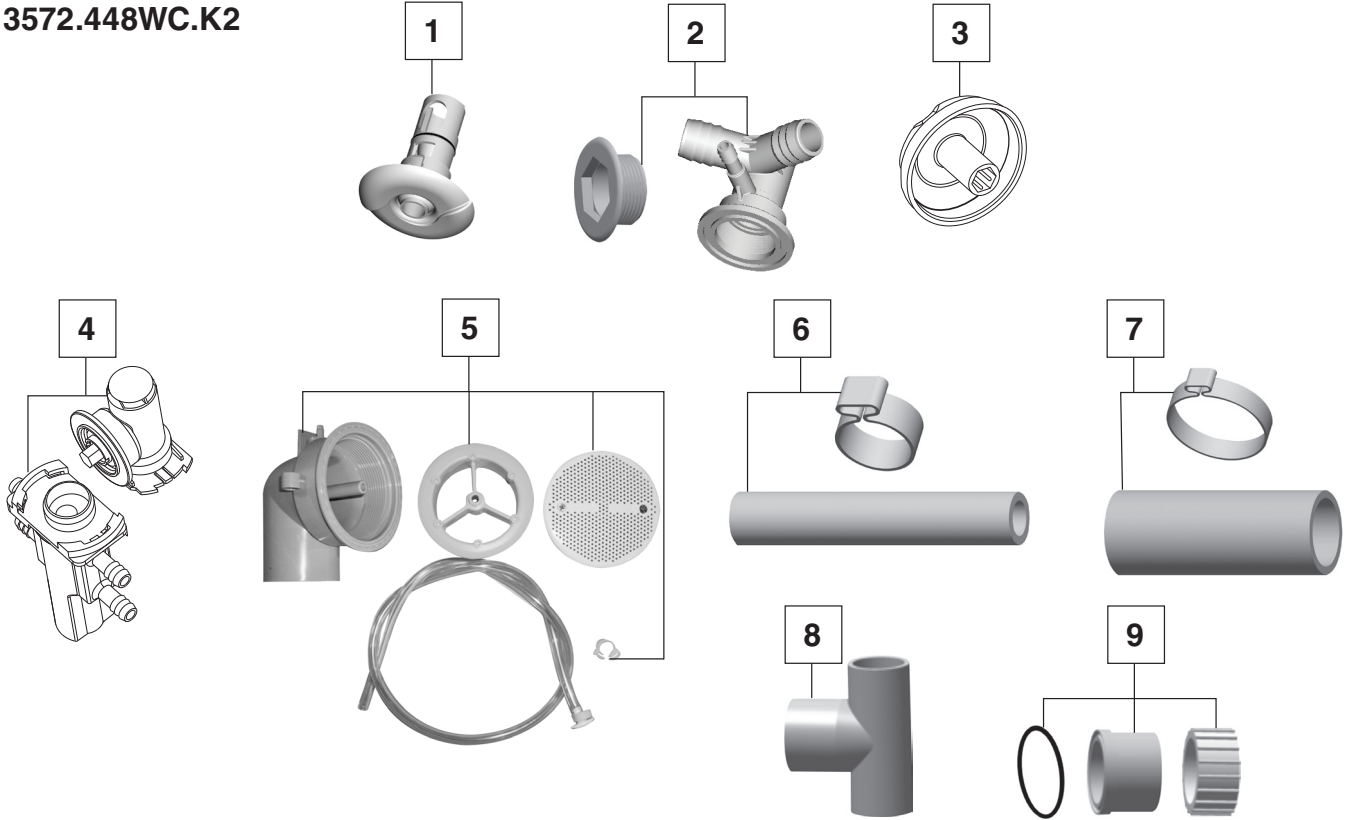

GREEN TEA® 5-1/2' x 36"
ECOSILENT® COMBO
MASSAGE SYSTEM

MODEL NUMBERS:
3572.448WC.K2

NO.	DESCRIPTION	PART #	AVAILABLE COLOR	QTY
1	Luxury Jet Cover & Nozzle Assembly — Small	754468-201.XXX0A	011, 020, 021, 222	1
2	Kit: Clean Small Jet Body & Threaded Escutcheon, Antimicrobial PVC	755009-151.0070A	N/A	1
3	Submersible Air Volume Control & Cap	753665-201.XXX0A	011, 020, 021, 178, 222	1
4	Kit: Submersible Air Control, Manifold & Escutcheon, Antimicrobial PVC	755012-151.0070A	N/A	1
5	Kit: NuWhirl Suction Fitting, Elbow, Body, Tubing Assembly & Clamp Antimicrobial PVC	755017-151.XXX0A	011, 020, 021, 178, 222	1
6	Kit: 3/8" Hose Kit, Antimicrobial PVC with couplings (not shown)	755026-151.0070A	N/A	2 FT
7	Kit: 1" Hose Kit, Antimicrobial PVC with couplings (not shown)	755027-151.0070A	N/A	2 FT
8	Discharge Tee Antimicrobial PVC	047438-0050C	N/A	1
9	Pump Suction/Discharge Coup Antimicrobial PVC	047186-0050C	N/A	1

Available Colors: 011 - Artic White, 020 - White, 021 - Bone, 178 - Black, 222 - Linen