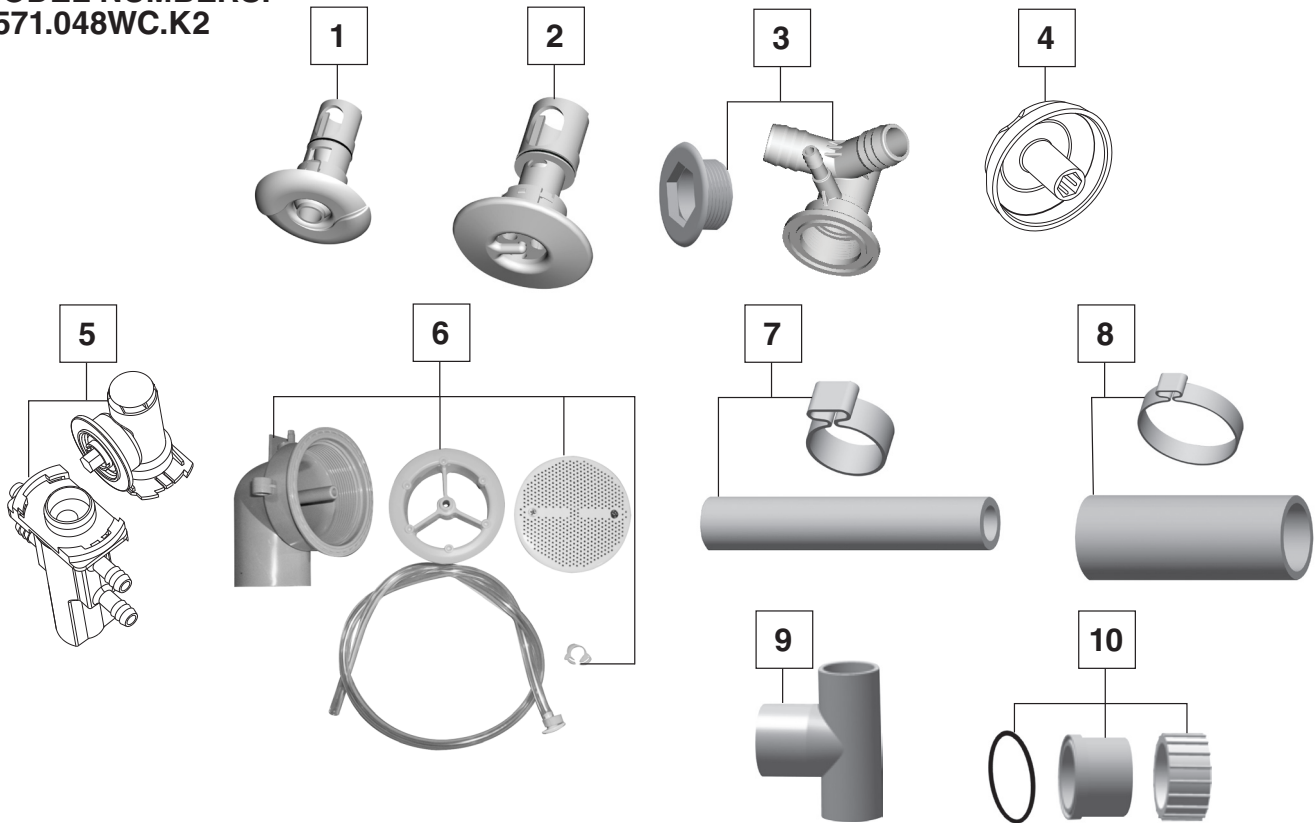

GREEN TEA® 5' x 36"
ECOSILENT® WHIRLPOOL
WITH CHROMATHERAPY

MODEL NUMBERS:
3571.048WC.K2

NO.	DESCRIPTION	PART #	AVAILABLE COLOR	QTY
1	Luxury Jet Cover & Nozzle Assembly — Small	754468-201.XXX0A	011, 020, 021, 222	1
2	Rotary Jet Cover & Nozzle Assembly	754313-201.XXX0A	011, 020, 222	1
3	Kit: Clean Small Jet Body & Threaded Escutcheon, Antimicrobial PVC	755009-151.0070A	N/A	1
4	Submersible Air Volume Control & Cap	753665-201.XXX0A	011, 020, 021, 178, 222	1
5	Kit: Submersible Air Control, Manifold & Escutcheon, Antimicrobial PVC	755012-151.0070A	N/A	1
6	Kit: NuWhirl Suction Fitting, Elbow, Body, Tubing Assembly & Clamp Antimicrobial PVC	755017-151.XXX0A	011, 020, 021, 178, 222	1
7	Kit: 3/8" Hose Kit, Antimicrobial PVC with couplings (not shown)	755026-151.0070A	N/A	2 FT
8	Kit: 1" Hose Kit, Antimicrobial PVC with couplings (not shown)	755027-151.0070A	N/A	2 FT
9	Discharge Tee Antimicrobial PVC	047438-0050C	N/A	1
10	Pump Suction/Discharge Coup Antimicrobial PVC	047186-0050C	N/A	1

Available Colors: 011 - Artic White, 020 - White, 021 - Bone, 178 - Black, 222 - Linen