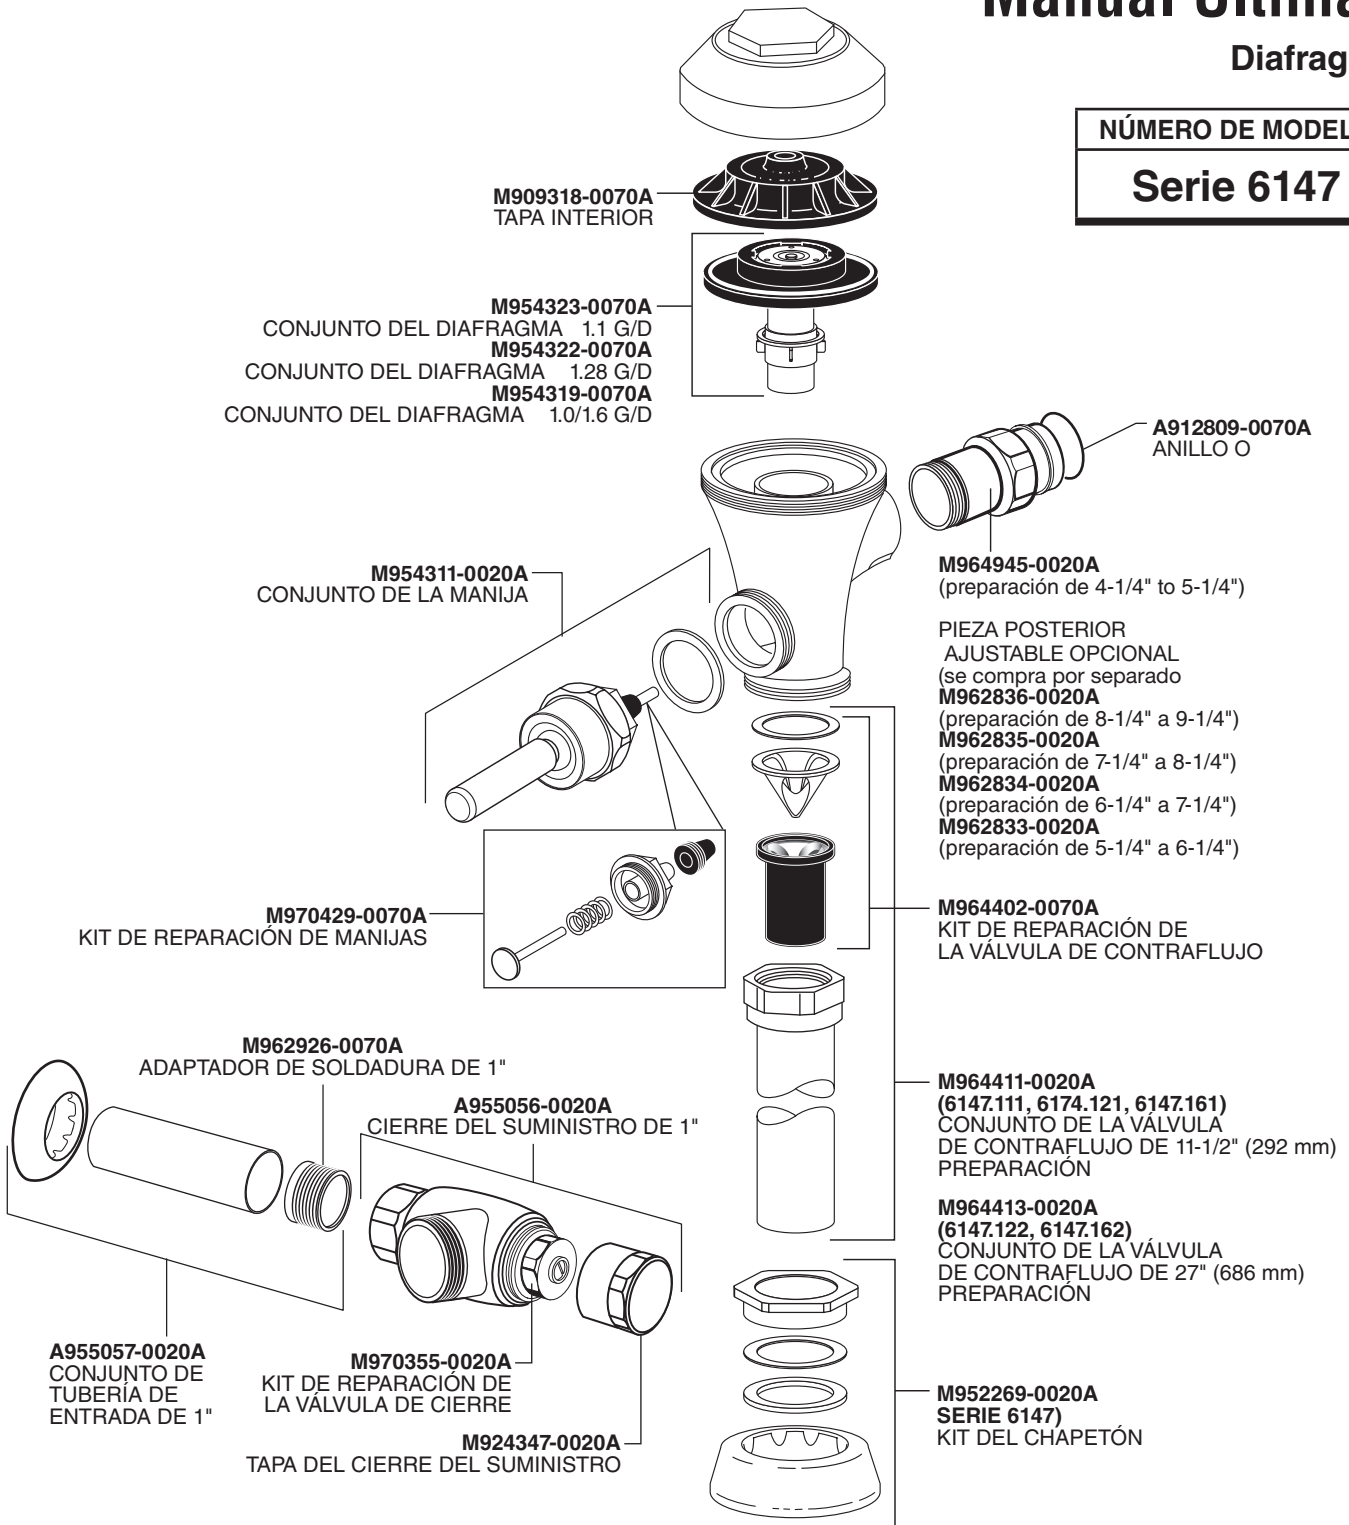

American Standard

Válvula de Descarga Manual Ultima™

Diafragma

NÚMERO DE MODELO
Serie 6147

LÍNEA DE AYUDA DIRECTA
Si desea obtener información o tiene preguntas, llame sin cargo al
(844) CRT-TEAM / (844) 278-8326
Los días de semana de 8:00 a.m. a 6:00 p.m. Hora normal del este.
EN MÉXICO: 01-800-839-1200
EN CANADÁ: 1-800-387-0369 (TORONTO 1-905-306-1093)
Los días de semana de 8:00 a.m. a 7:00 p.m. Hora normal del este.

Los nombres de producto mencionados en este documento son marcas de comercio de AS America, Inc. © 2019

Para obtener más información sobre los productos American Standard Selectronic®, visite nuestro sitio web:
www.americanstandard-us.com o envíenos un correo electrónico a: CRITTEAM@lxlamericas.com

PART OF LIXIL