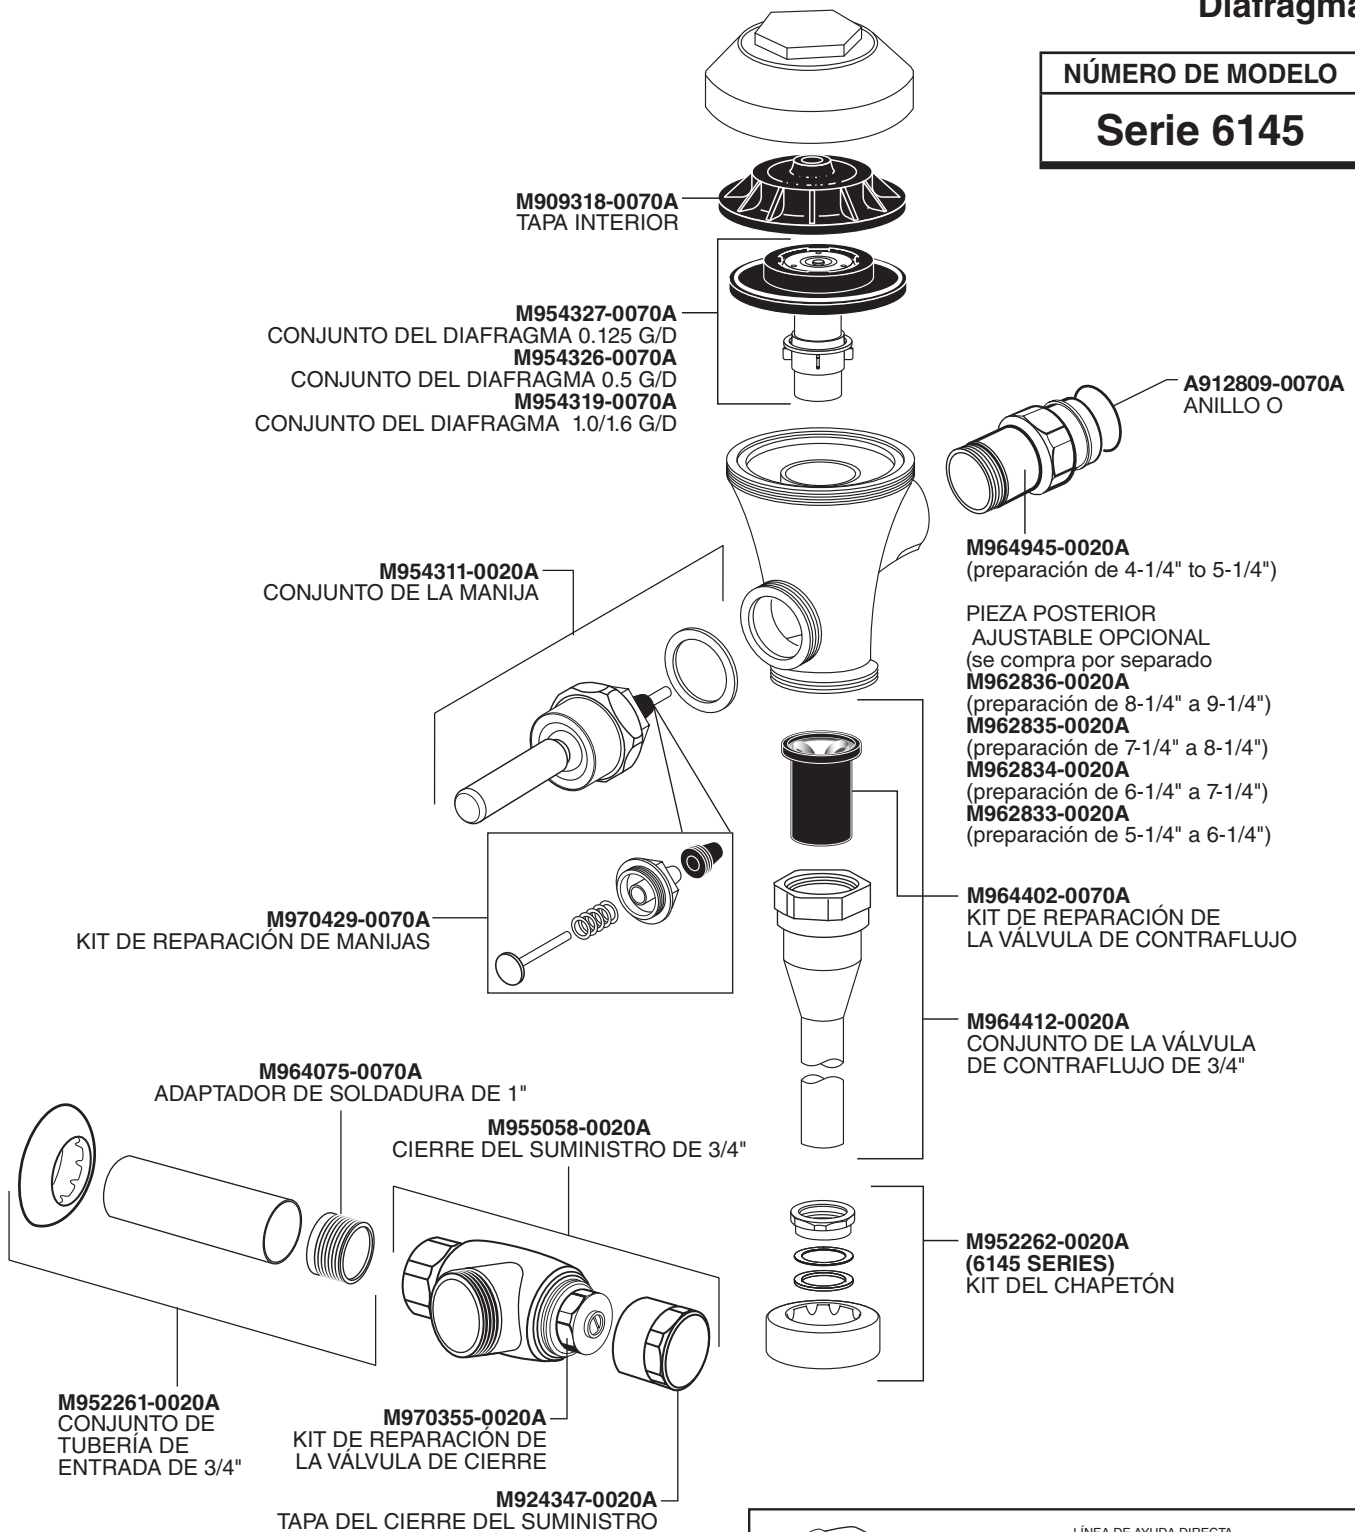

Válvula de Descarga Manual Ultima™

Diafragma

NÚMERO DE MODELO
Serie 6145

LÍNEA DE AYUDA DIRECTA
Si desea obtener información o tiene preguntas, llame sin cargo al (844) CRT-TEAM / (844) 278-8326
Los días de semana de 8:00 a.m. a 6:00 p.m. Hora normal del este.
EN MÉXICO: 01-800-839-1200
EN CANADÁ: 1-800-387-0369 (TORONTO 1-905-306-1093)
Los días de semana de 8:00 a.m. a 7:00 p.m. Hora normal del este.

Los nombres de producto mencionados en este documento son marcas de comercio de AS America, Inc. © 2019
Para obtener más información sobre los productos American Standard Selectronic®, visite nuestro sitio web: www.americanstandard-us.com o envíenos un correo electrónico a: CRTTEAM@lifixamericas.com