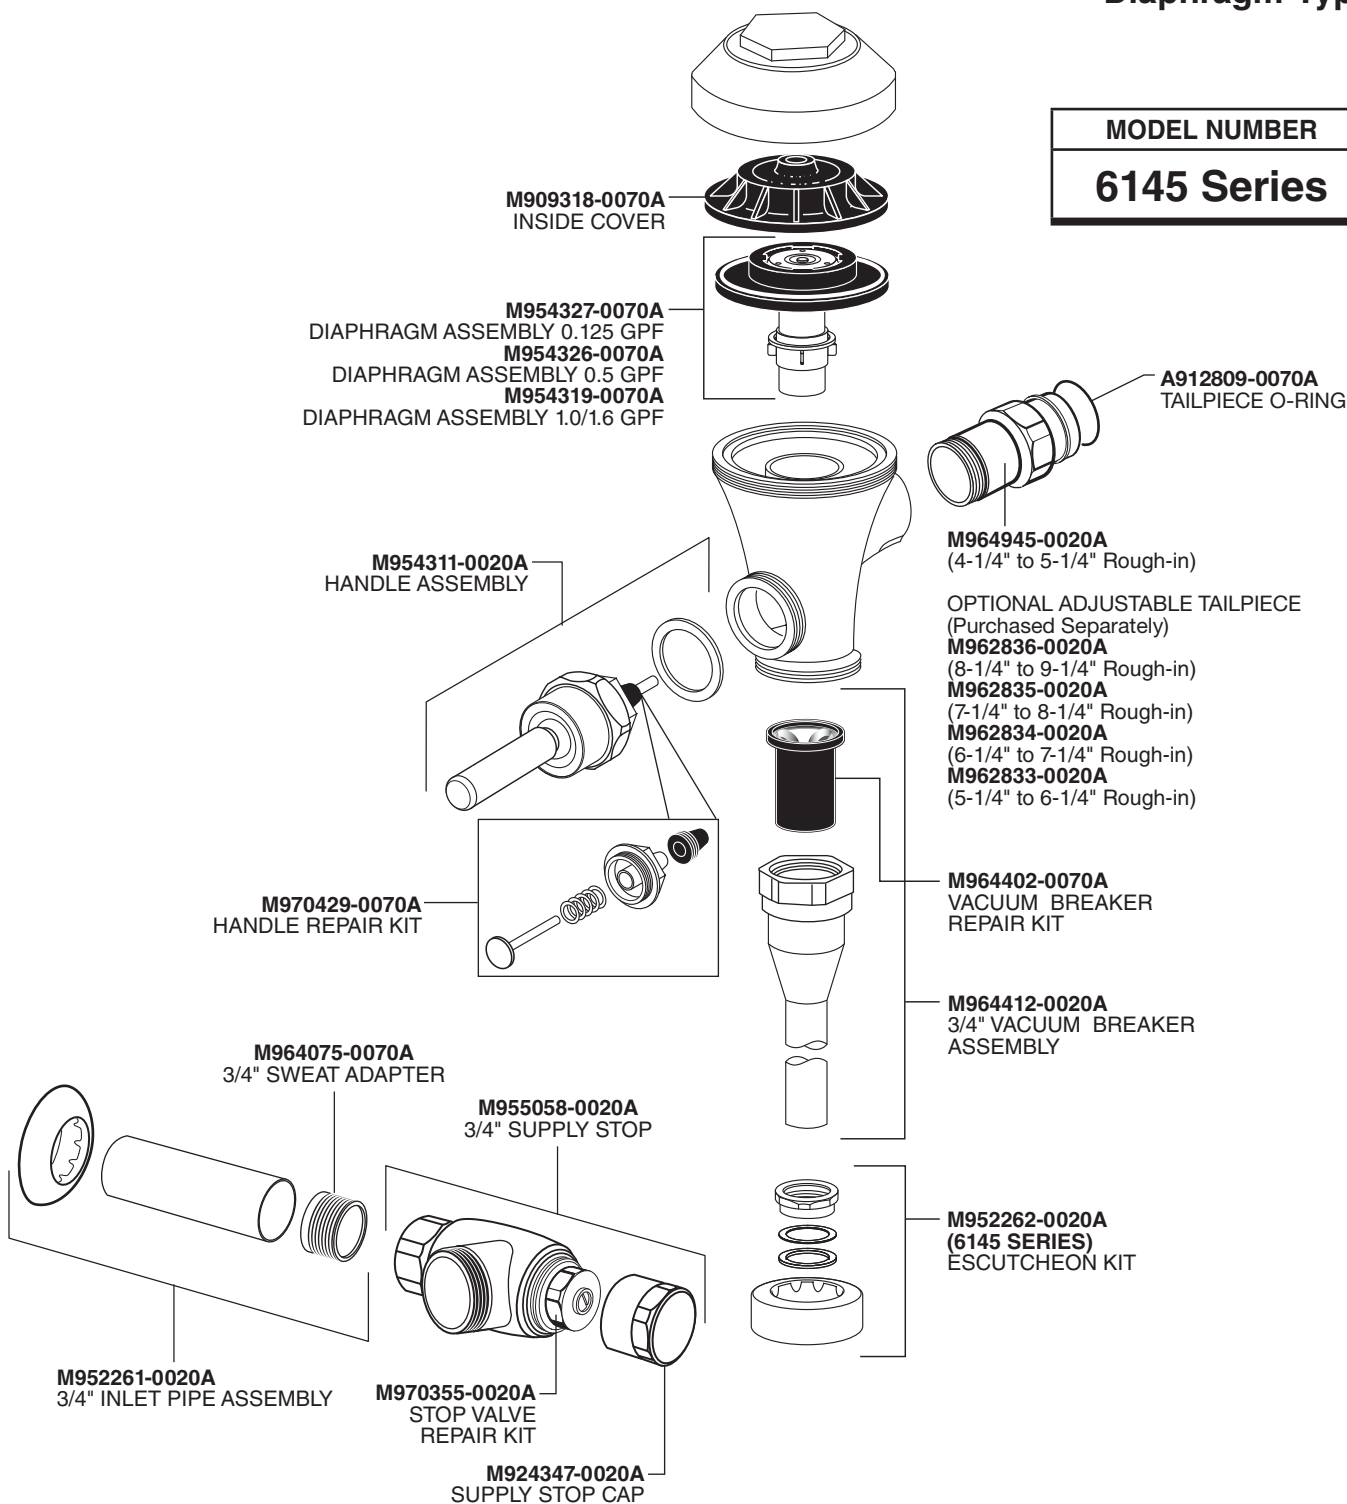

American Standard

Ultima™ Manual Flush Valve

Diaphragm-Type

MODEL NUMBER

6145 Series

HOT LINE FOR HELP
For toll-free information and answers to your questions, call:
(844) CRT-TEAM / (844) 278-8326
Weekdays 8:00 a.m. to 6:00 p.m. EST
IN MEXICO 01-800-839-1200
IN CANADA 1-800-387-0369 (TORONTO 1-905-306-1093)
Weekdays 8:00 a.m. to 7:00 p.m. EST

Product names listed herein are trademarks of AS America, Inc. ©2019

To learn more about American Standard Selectronic® Products visit our website at:
www.americanstandard-us.com or e-mail us at: CRTTEAM@lixilamericas.com

PART OF **LIXIL**