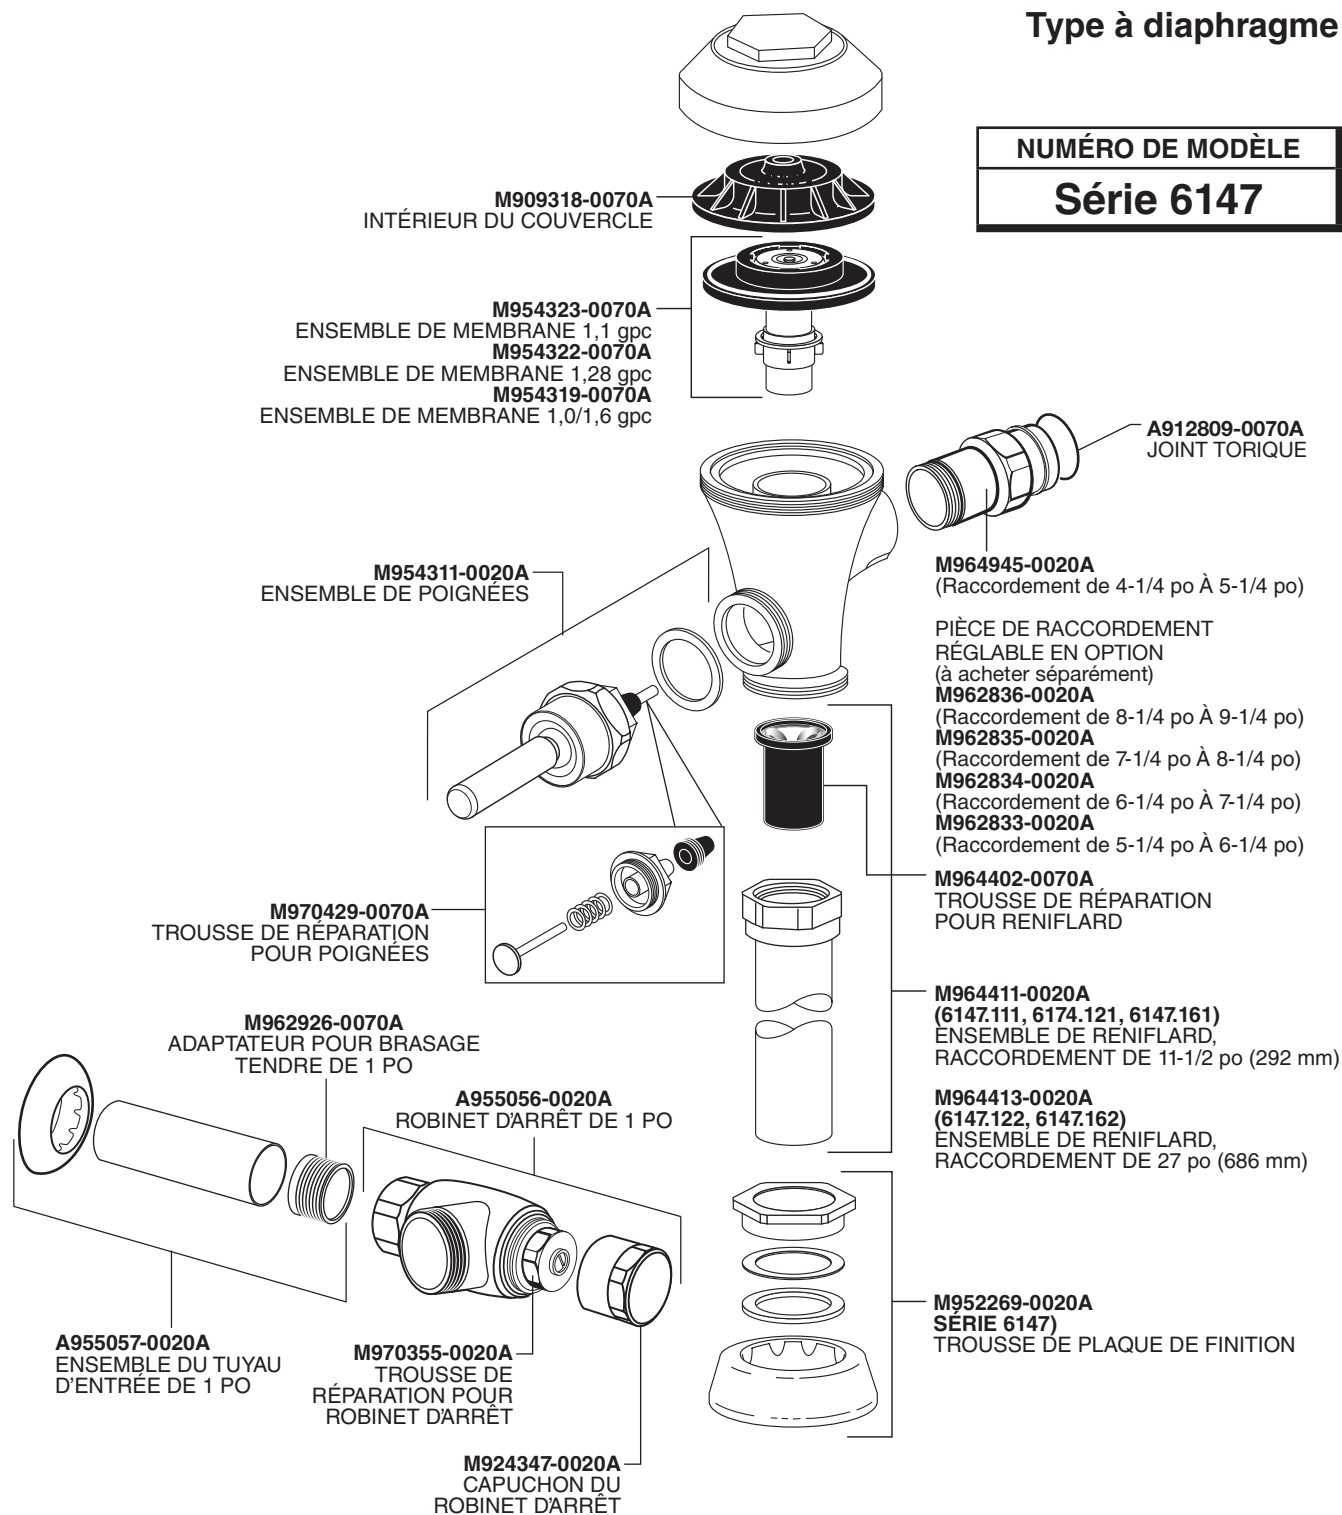

American Standard

Ultima,^{MC} Robinet de Chasse Manuel

Type à diaphragme

NUMÉRO DE MODÈLE

Série 6147

LIGNE D'ASSISTANCE TÉLÉPHONIQUE
Pour toutes questions, appeler sans frais :
855 752-9259
Du lundi au vendredi de 8 h à 18 h, HNE
AU MEXIQUE 01-800-839-1200
AU CANADA 1-800-387-0369 (TORONTO 1-905-306-1093)
Du lundi au vendredi de 8 h à 19 h, HNE

Les noms des produits énoncés dans les présentes sont des marques de commerce d'American Standard Inc. 2019
Apprendre plus de la Norme American Standard Selectronic® les Produits visitent notre site Internet à:
www.americanstandard-us.com ou l'e-mail nous à: CRITTEAM@lifixamericas.com

PART OF LIXIL