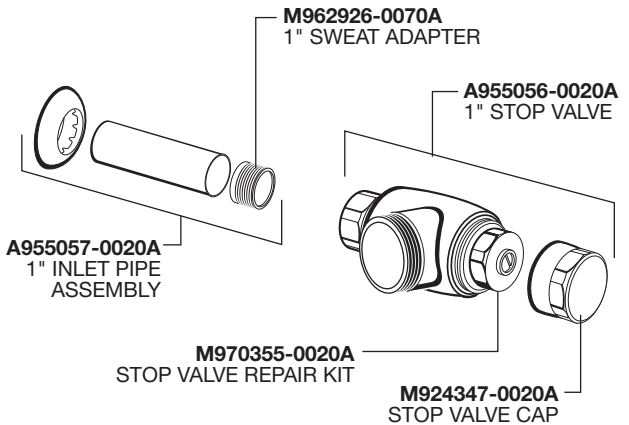

M962835-0020A (7-1/4" to 8-1/4" Rough-in)

M962834-0020A (6-1/4" to 7-1/4" Rough-in)

M962833-0020A (5-1/4" to 6-1/4" Rough-in)

M964411-0020A
VACUUM BREAKER
ASSEMBLY 11-1/2"
(220 mm) ROUGH-IN

M964413-0020A
VACUUM BREAKER
ASSEMBLY 27"
(686 mm) ROUGH-IN