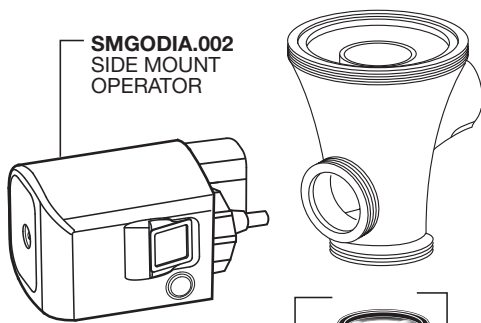

American Standard

Ultima™ Sensor-Operated Flush Valve

With Side-Mount Operator,
Diaphragm-Type

MODEL NUMBERS
6147SM

OPTIONAL ADJUSTABLE TAILPIECE
(Purchased Separately)

M962836-0020A (8-1/4" to 9-1/4" Rough-in)