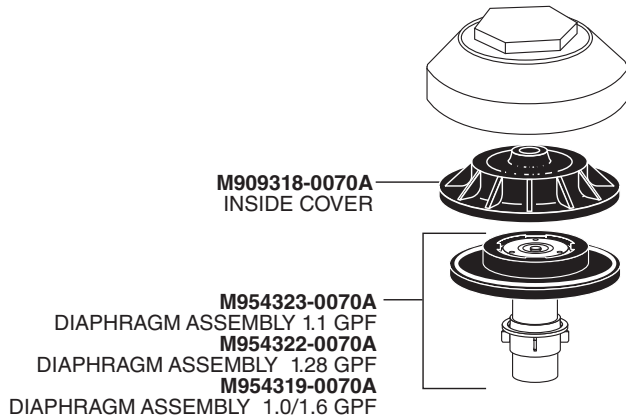

American Standard

Ultima™ Sensor-Operated Flush Valve

With Side-Mount Operator,
Diaphragm-Type

MODEL NUMBERS
6147SM

OPTIONAL ADJUSTABLE TAILPIECE
(Purchased Separately)

M962836-0020A (8-1/4" to 9-1/4" Rough-in)